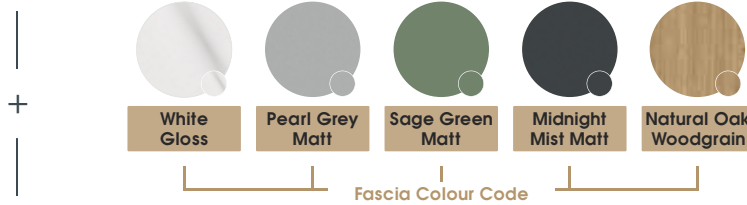

CM6SDWSBU - Pearl Grey Matt

WALL MOUNTED BASIN UNITS INCLUDES CERAMIC BASIN

1 drawer