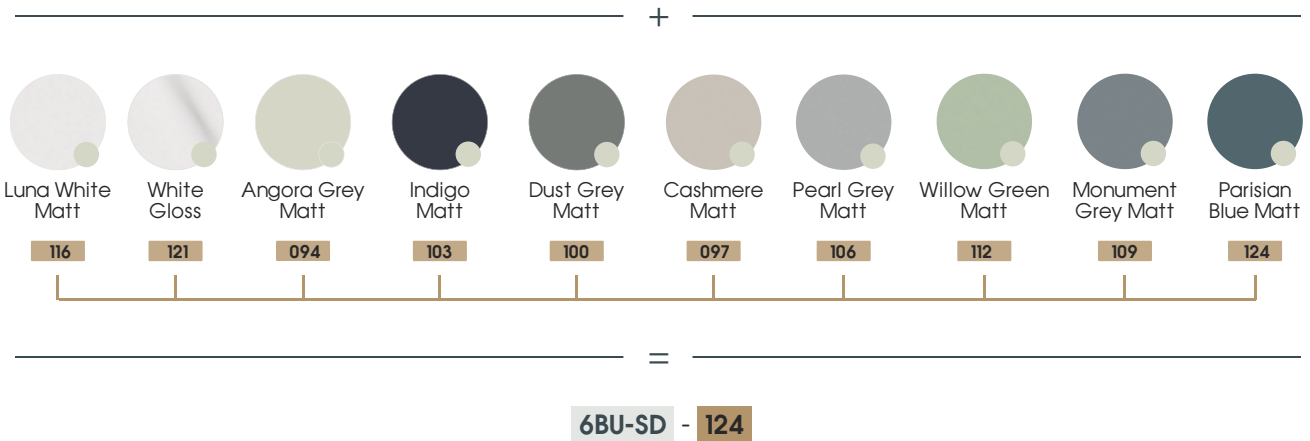

2 DOOR BASIN UNITS

2 DOOR CURVED BASIN UNITS

NEW

365mm Depth

(H)640mm x (D)365mm

500mm	5BU-SD	£421.85
600mm	6BU-SD	£421.85
700mm	7BU-SD	£421.85

250mm Depth

(H)640mm x (D)250mm

500mm	S5BU-SD	£421.85
600mm	S6BU-SD	£421.85
700mm	S7BU-SD	£421.85

365mm Depth

(H)640mm (door 730mm) x (D)365mm

500mm	5BU-LD	£421.85
600mm	6BU-LD	£421.85
700mm	7BU-LD	£421.85

250mm Depth

(H)640mm (door 730mm) x (D)250mm

500mm	S5BU-LD	£421.85
600mm	S6BU-LD	£421.85
700mm	S7BU-LD	£421.85

455mm Depth

(H)670mm

600mm	6CVBUB-SD	£900.80

455mm Depth

(H)640mm (door 760mm)

600mm	6CVBUB-LD	£900.80

The 2 Door Curved Basin Units come complete with a curved gel cast basin & White + Chrome overflow rings