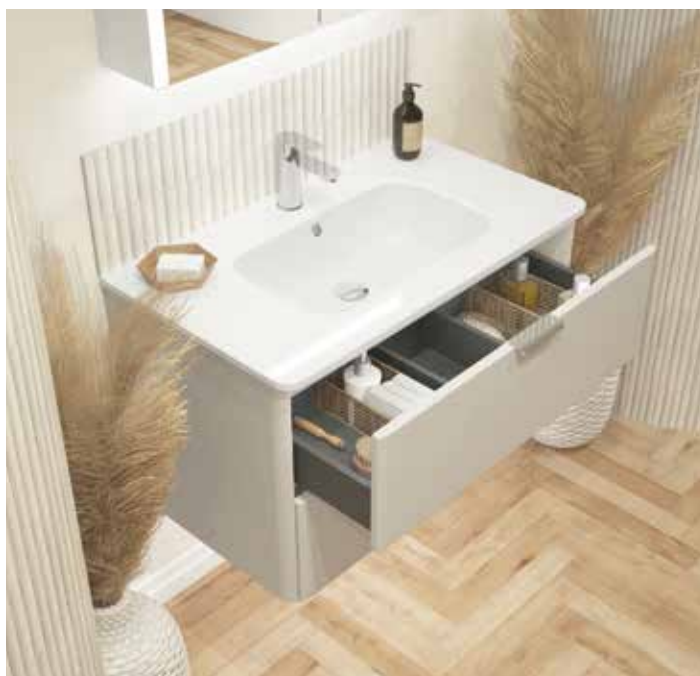

## KEY FEATURES

-  Curved edge unit design
-  10 stunning neutral finishes
-  Dust Grey 18mm solid back panel
-  Colour matched side panels
-  Handles included  
- 3 finishes to choose from
-  Decorative legs available  
in 3 finishes (Floorstanding only)
-  Wide selection of basin options - Sit-on/ Vessel
-  Durable soft close hinges / drawers
-  Wide selection of unit options  
- Wall mounted/floorstanding
-  Hanging brackets supplied as standard with  
all basin, base & wall units
-  Durable construction