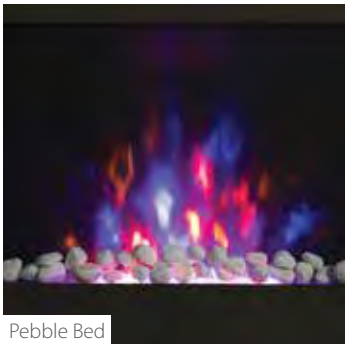

Black Glass

Log Bed

Pebble Bed