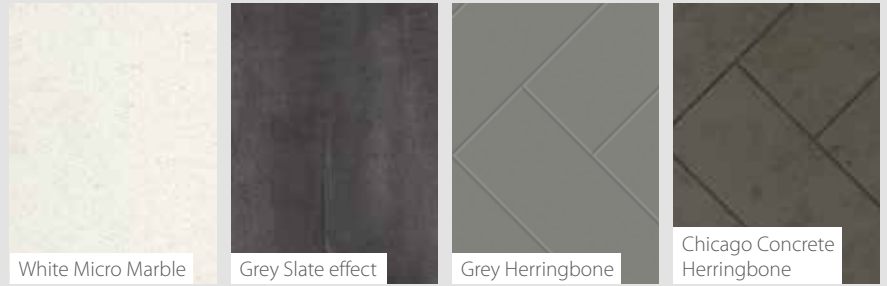

Micro Marble Inglenooks

The charm of micro marble is captivating in an inglenook design; available in White, each surround can be beautifully paired with four optional back panels. Choose from White Marble, Grey Herringbone, Chicago Concrete Herringbone or Grey Slate effect and create the perfect combination to compliment your interior whether contemporary or traditional.

Motion Sense under mantel lighting can be activated from a subtle hand movement across the surround to adorn the inglenook back panel with a warm glow.

Our micro marble Inglenooks are suitable for electric stoves only; choose from our range of contemporary and traditional electric stoves and add a decorative flue for the look of a real woodburning stove.

(Stoves sold separately)

(Stoves sold separately)

Key

- Stove Switch
- Motion Sense Undermantel Lighting
- Flat wall fix
- Decorative Flue available

Back Panel Options

Choose your perfect back panel from a choice of 4. Each back panel has a cut out for a cable to pass through