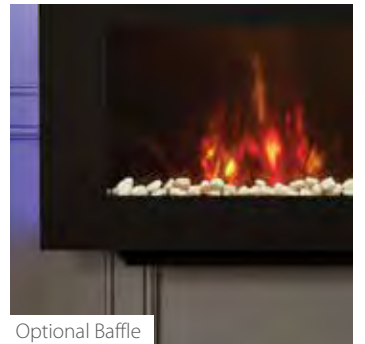

Azonto

35" Wall mounted electric fire with changeable fuel beds including loose pebbles, crystals or fixed log bed. 7 different flame effects & mood lighting colours. Includes optional baffle.

W900mm x H580mm x D110mm
Height with baffle: 605mm

Baffle reduces minimum distance to floor level from 400mm to 100mm