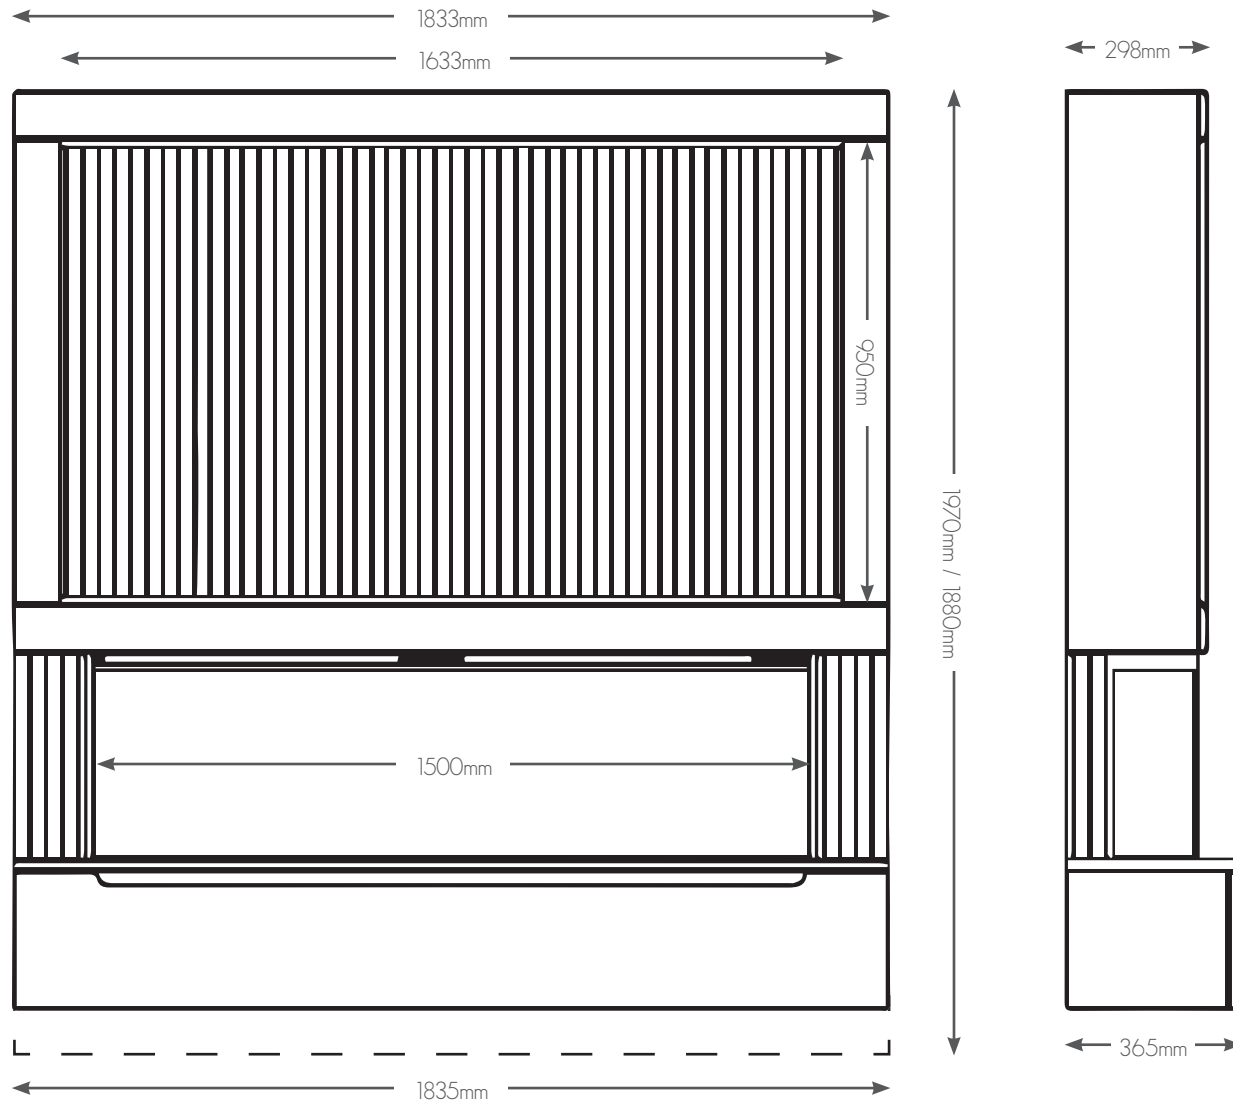

MEDIAVUE

TECHNICAL - LINE DRAWING

P R Z M

REVOLUTIONIZING FLAMES

www.pryzmfires.com