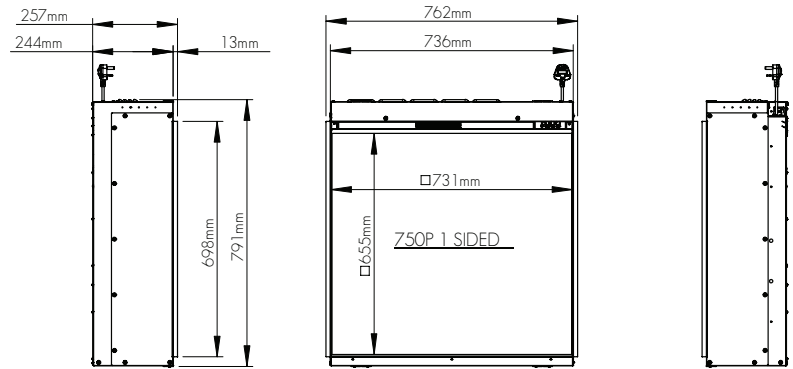

ARTÉON 750-3SP

TECHNICAL - LINE DRAWING

PRYZM

REVOLUTIONIZING FLAMES

www.pryzmfires.com