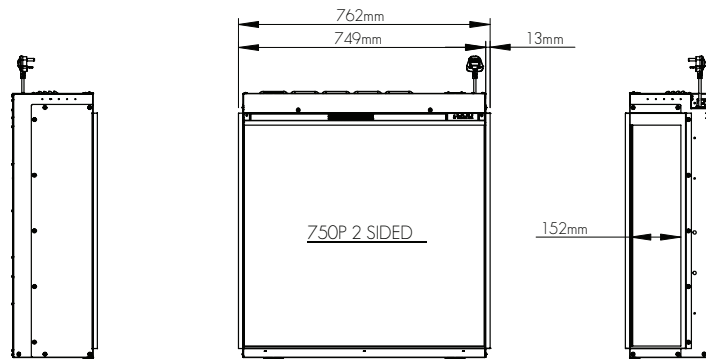

ARTÉON 750-3SP

TECHNICAL - LINE DRAWING

PRYZM

REVOLUTIONIZING FLAMES

www.pryzmfires.com