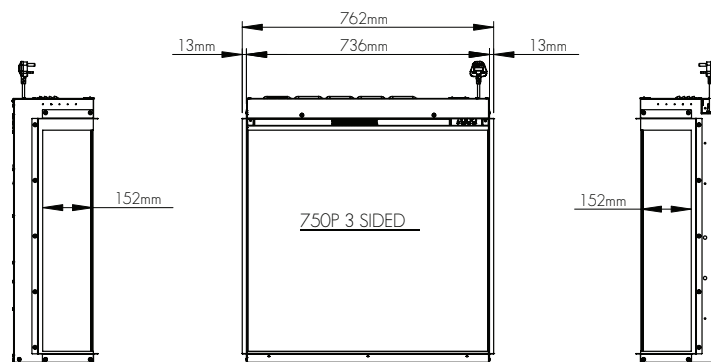

ARTÉON 750-3SP

TECHNICAL - LINE DRAWING

PRYZM

REVOLUTIONIZING FLAMES

www.pryzmfires.com