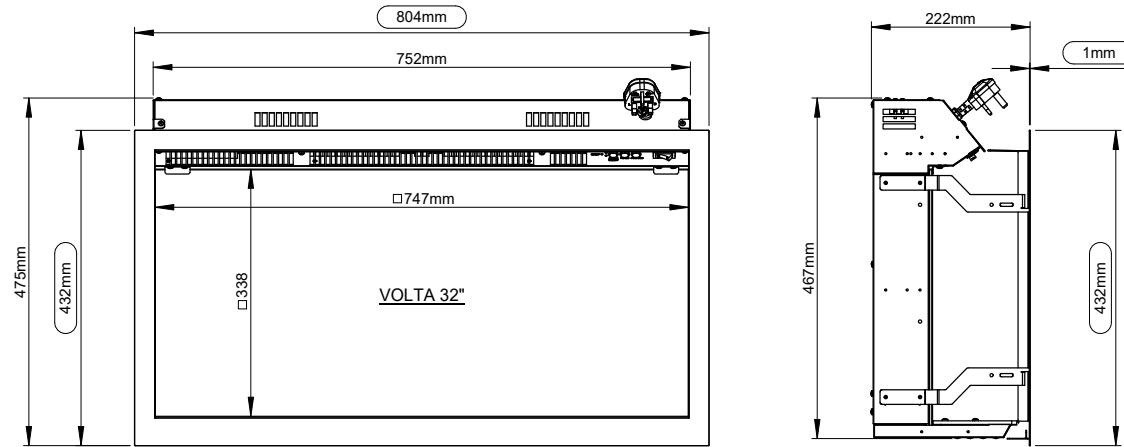

VOLTA 32

TECHNICAL - LINE DRAWING

SUPPLIED FITTING KIT

VOLTA 42

TECHNICAL - LINE DRAWING

SUPPLIED FITTING KIT