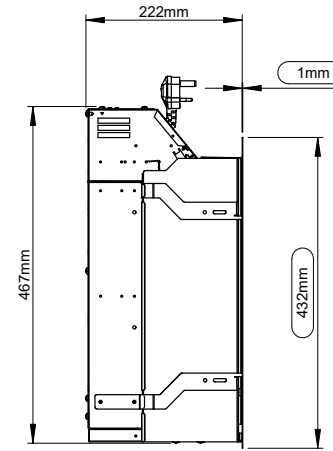

VOLTA 32

TECHNICAL - LINE DRAWING

SUPPLIED FITTING KIT

VOLTA 42

TECHNICAL - LINE DRAWING

SUPPLIED FITTING KIT