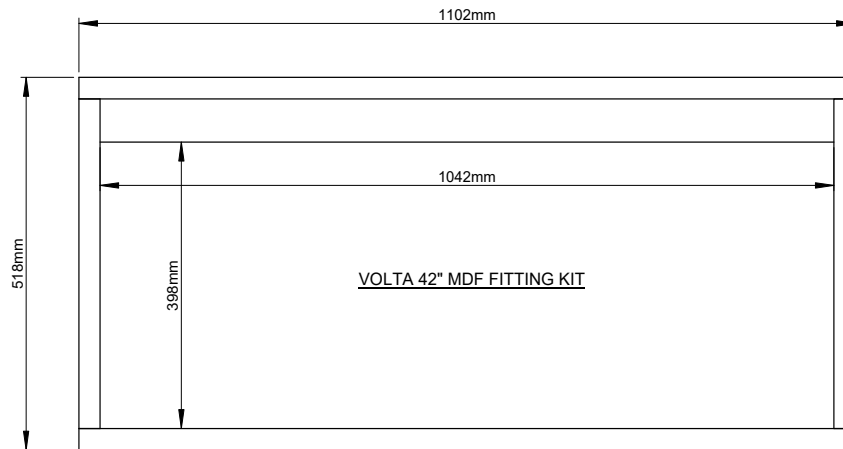

VOLTA 32

TECHNICAL - LINE DRAWING

SUPPLIED FITTING KIT

VOLTA 42

TECHNICAL - LINE DRAWING

SUPPLIED FITTING KIT