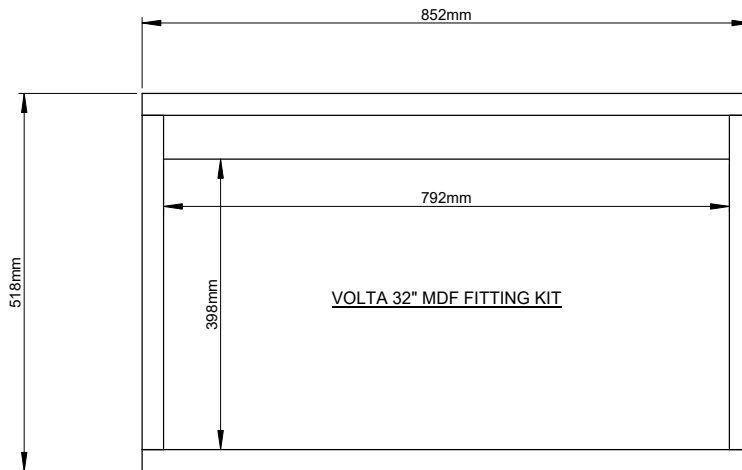

VOLTA 32

TECHNICAL - LINE DRAWING

SUPPLIED FITTING KIT

VOLTA 42

TECHNICAL - LINE DRAWING

SUPPLIED FITTING KIT