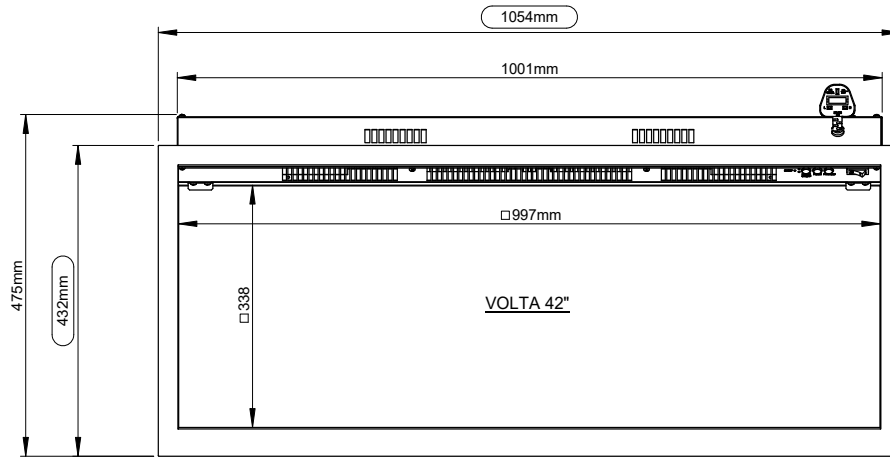

VOLTA 32

TECHNICAL - LINE DRAWING

SUPPLIED FITTING KIT

VOLTA 42

TECHNICAL - LINE DRAWING

SUPPLIED FITTING KIT