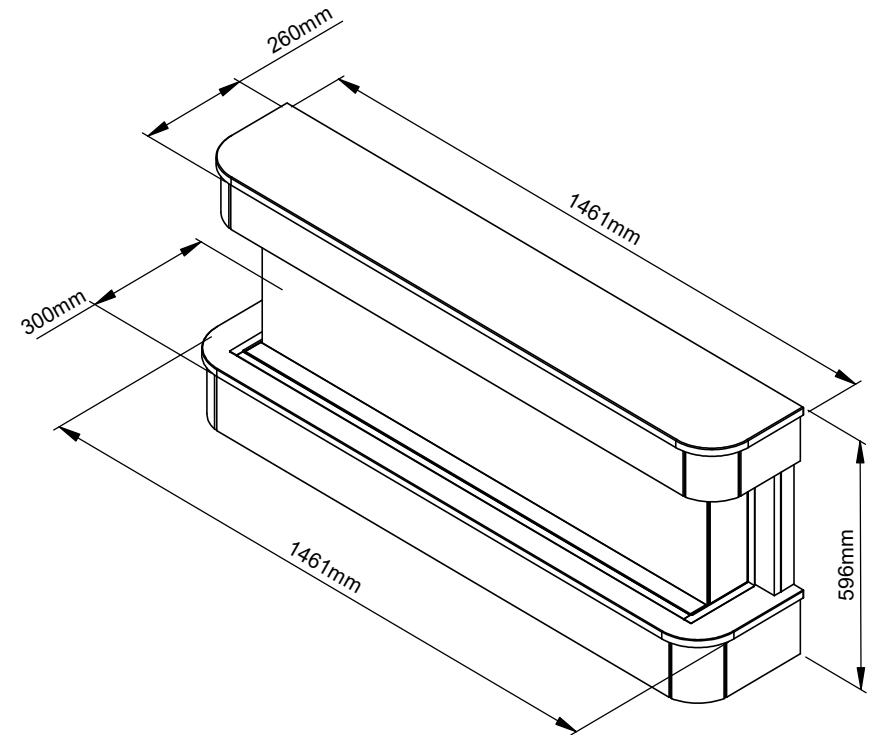

# JULIETTE 1250-3SL

TECHNICAL - LINE DRAWING

□ VISIBLE FLAME AREA SIZE

FLARE  
collection

[WWW.BEMODERN.COM/FLARE-COLLECTION](http://WWW.BEMODERN.COM/FLARE-COLLECTION)