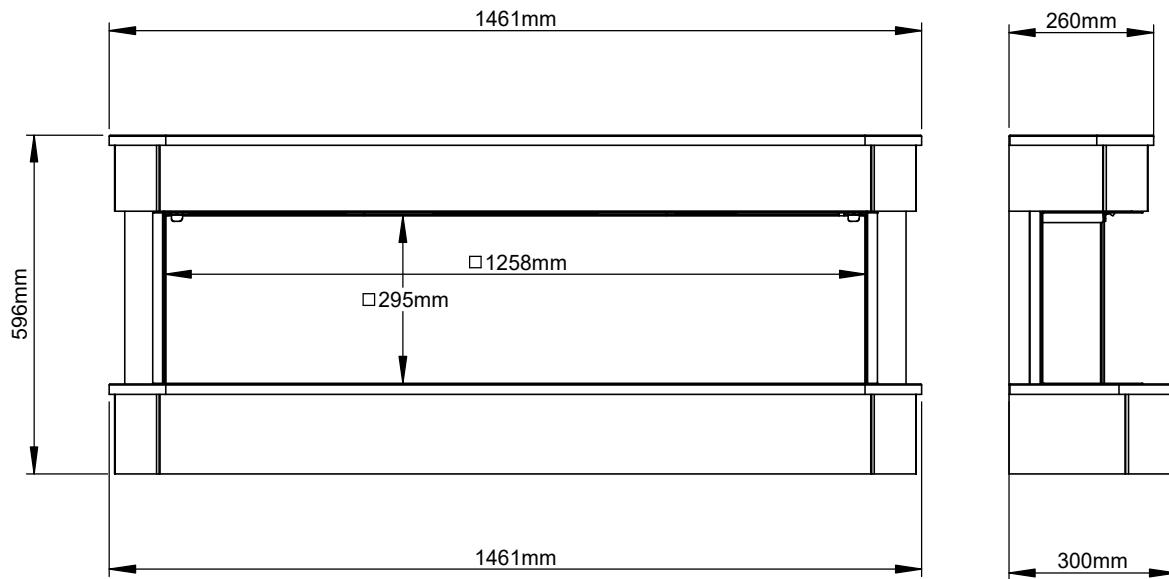

# JULIETTE 1250-3SL

TECHNICAL - LINE DRAWING

□ VISIBLE FLAME AREA SIZE

FLARE  
collection

[WWW.BEMODERN.COM/FLARE-COLLECTION](http://WWW.BEMODERN.COM/FLARE-COLLECTION)