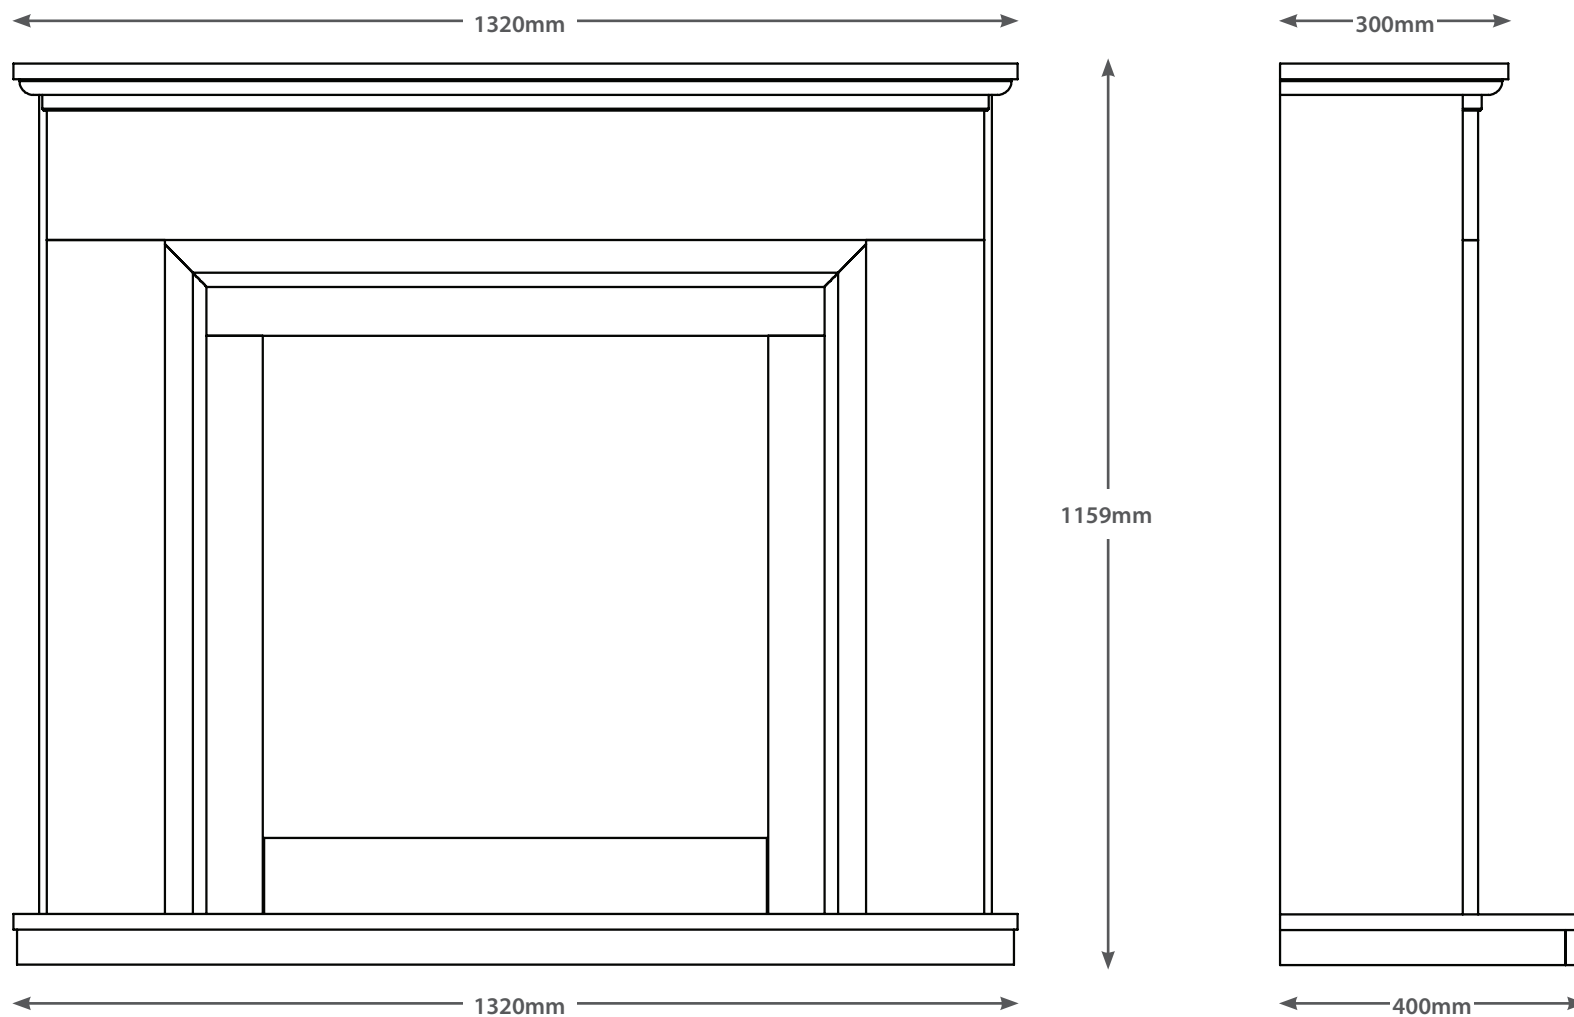

# 52" HAMTON

TECHNICAL - LINE DRAWING

FLARE  
collection

[WWW.BEMODERN.COM/FLARE-COLLECTION](http://WWW.BEMODERN.COM/FLARE-COLLECTION)

# 52" HAMTON - PRE-CAST

TECHNICAL - LINE DRAWING

FLARE  
collection

[WWW.BEMODERN.COM/FLARE-COLLECTION](http://WWW.BEMODERN.COM/FLARE-COLLECTION)