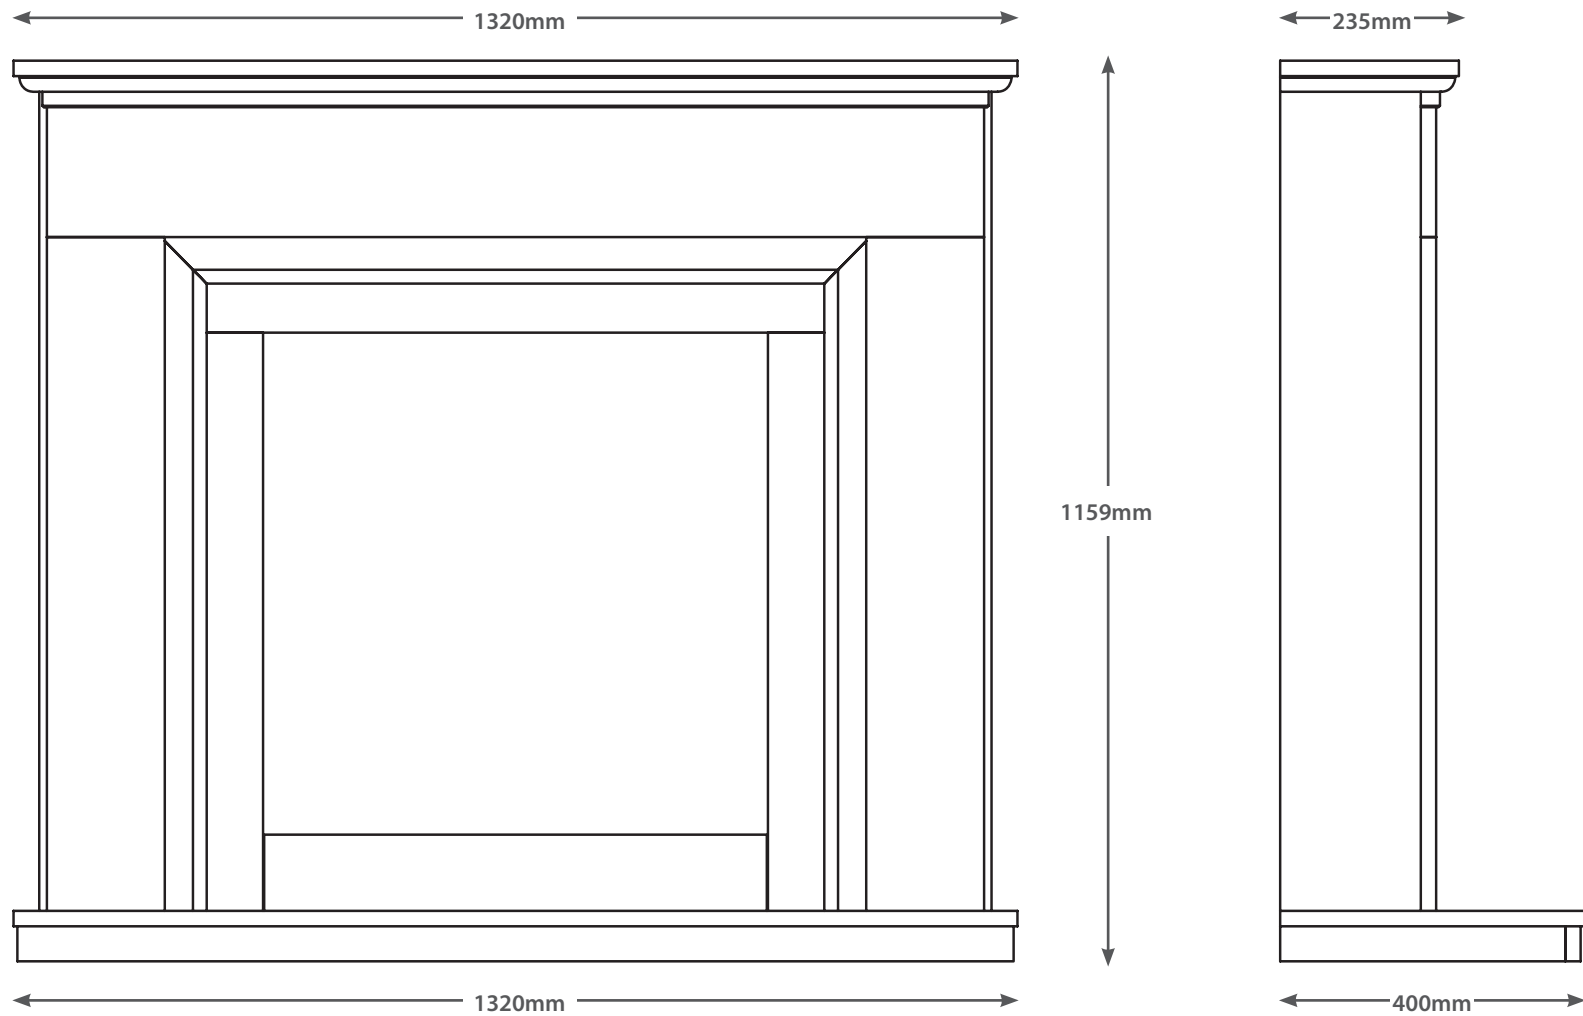

# 52" HAMTON

TECHNICAL - LINE DRAWING

FLARE  
collection

[WWW.BEMODERN.COM/FLARE-COLLECTION](http://WWW.BEMODERN.COM/FLARE-COLLECTION)

# 52" HAMTON - PRE-CAST

TECHNICAL - LINE DRAWING

FLARE  
collection

[WWW.BEMODERN.COM/FLARE-COLLECTION](http://WWW.BEMODERN.COM/FLARE-COLLECTION)