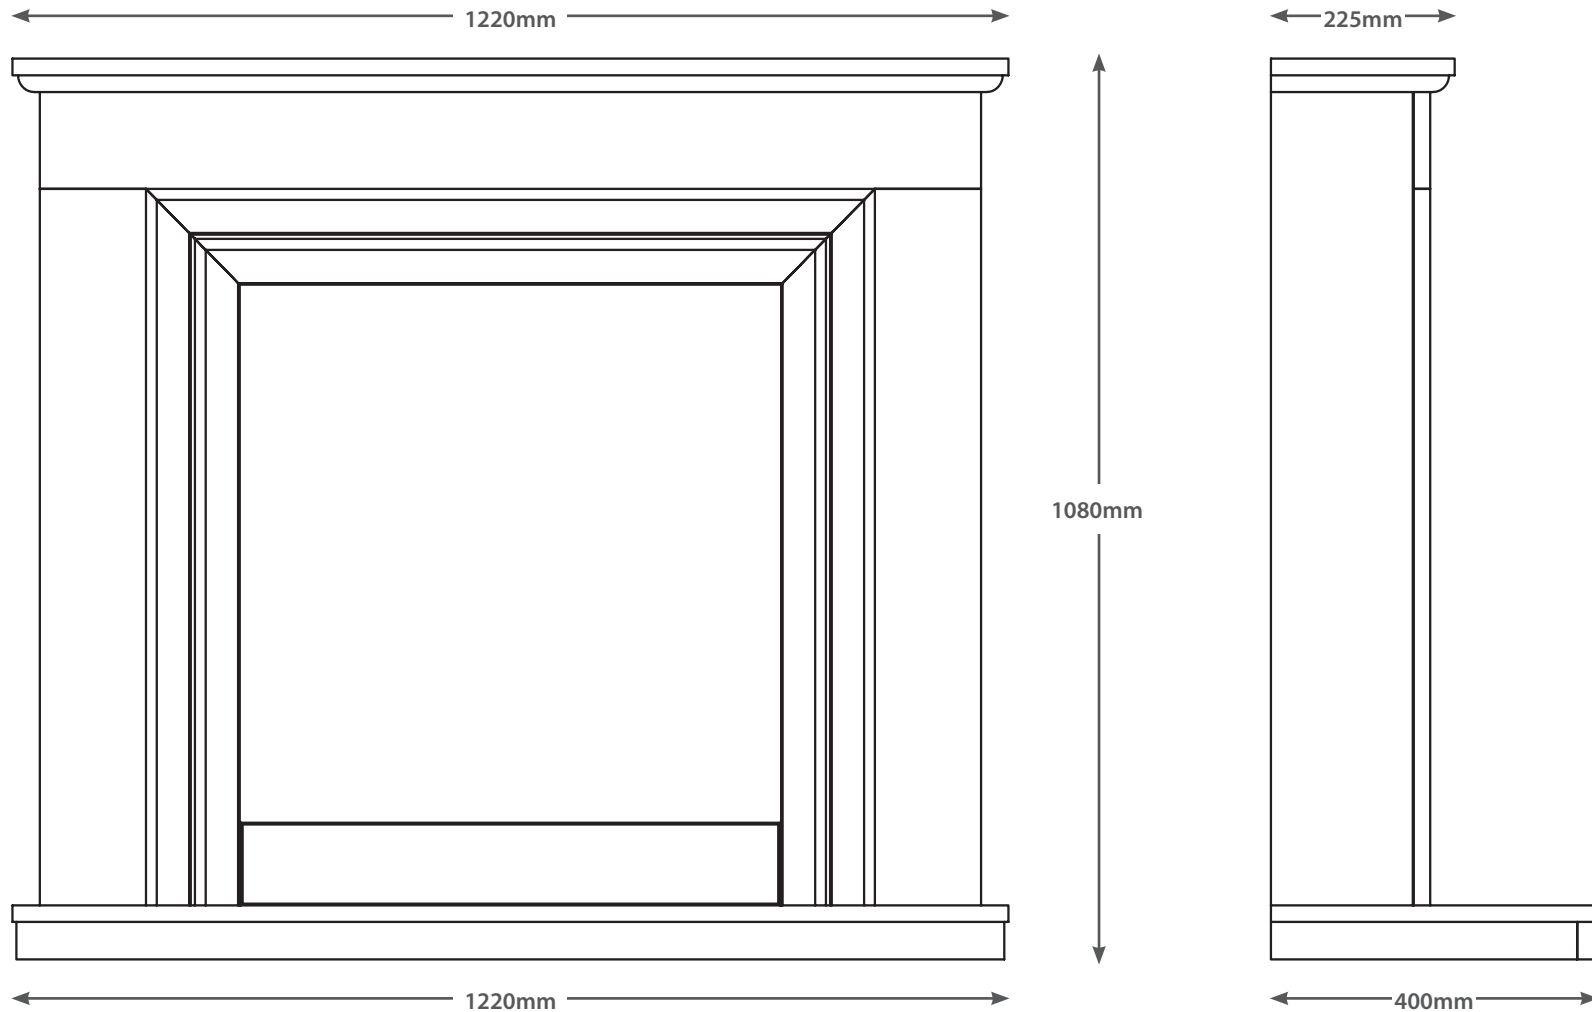

48" GREENWOOD

TECHNICAL - LINE DRAWING

FLARE
collection

WWW.BEMODERN.COM/FLARE-COLLECTION