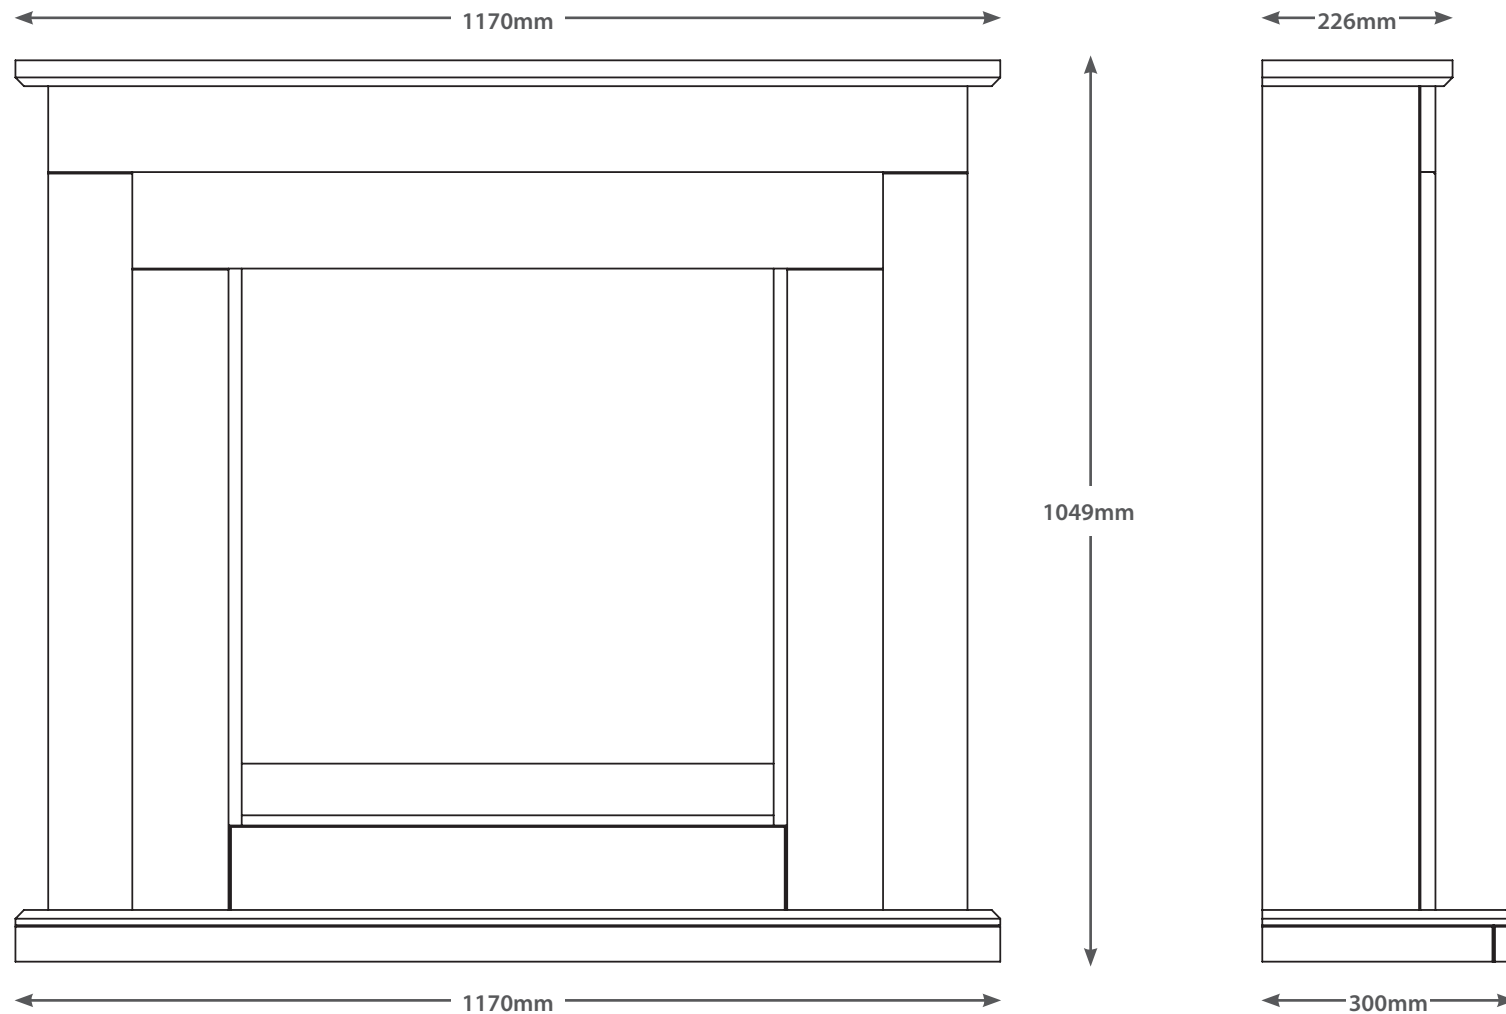

46" BEADNELL

TECHNICAL - LINE DRAWING

FLARE
collection

WWW.BEMODERN.COM/FLARE-COLLECTION