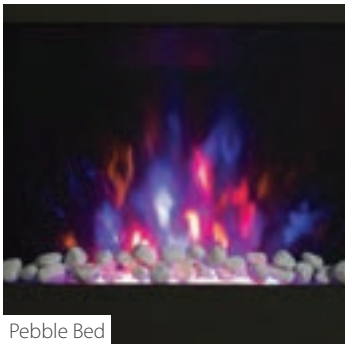

Black Glass

Log Bed

Pebble Bed