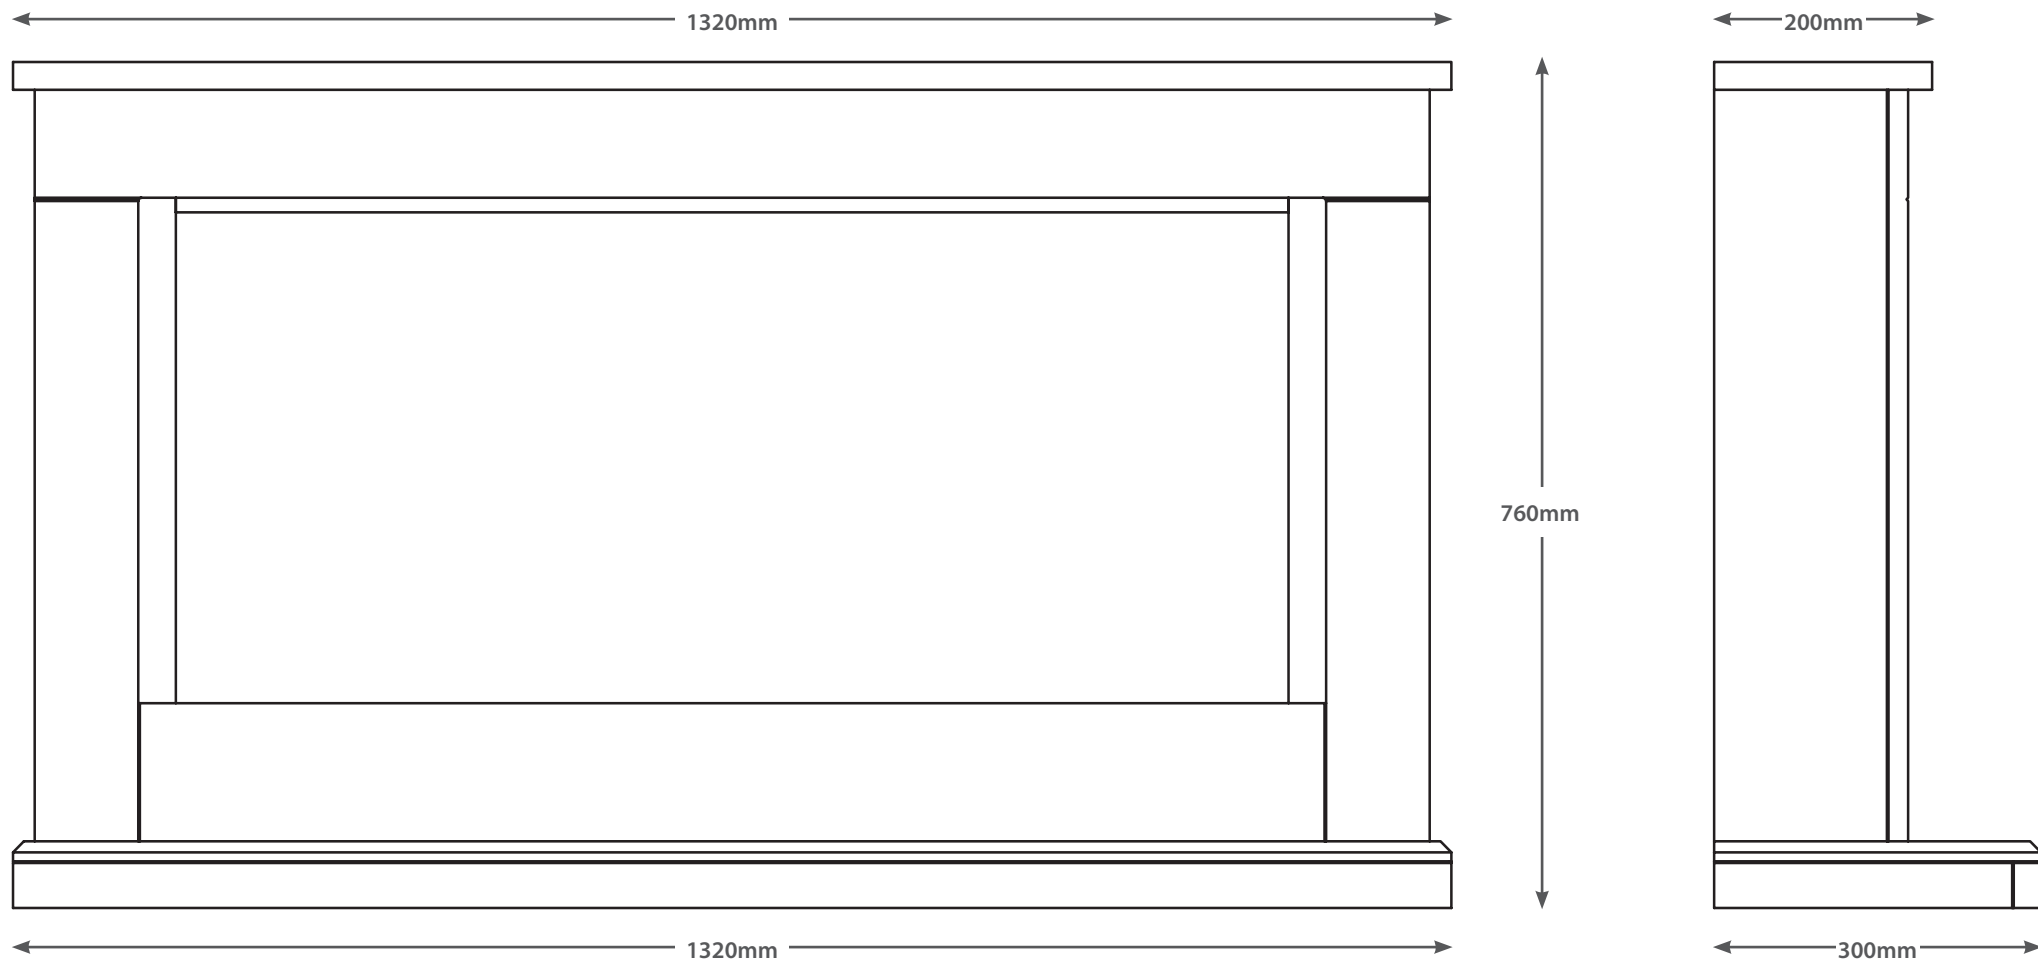

52" HANSFORD GRANDE

TECHNICAL - LINE DRAWING

FLARE
collection

WWW.BEMODERN.COM/FLARE-COLLECTION