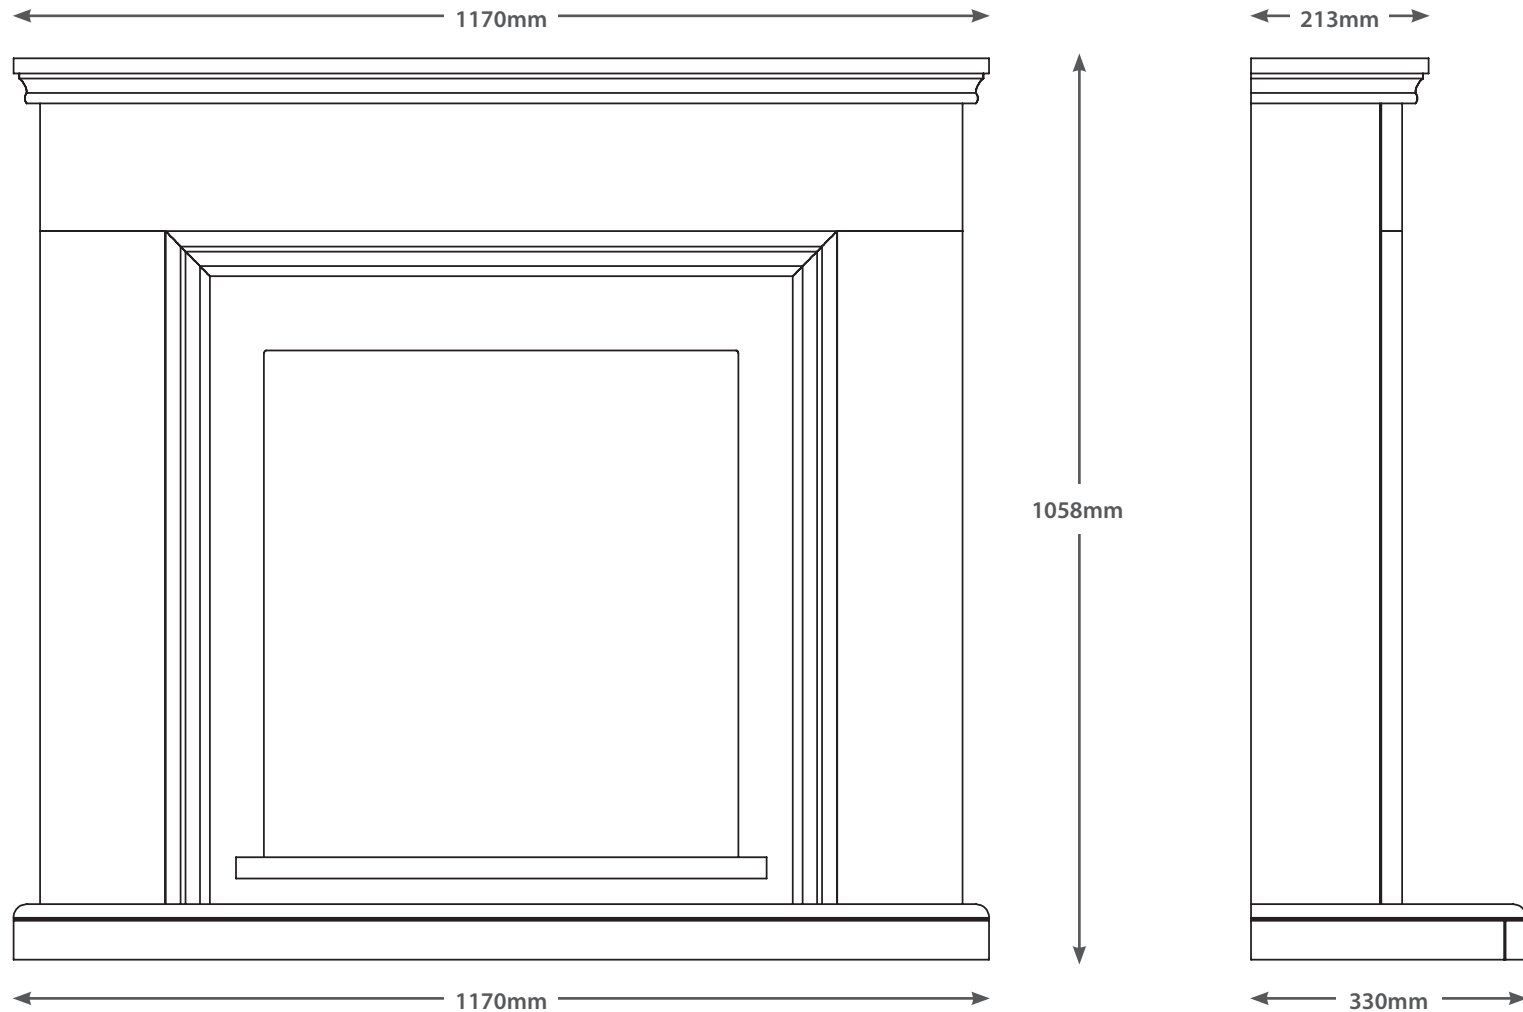

46" STANTON

TECHNICAL - LINE DRAWING

FLARE
collection

WWW.BEMODERN.COM/FLARE-COLLECTION