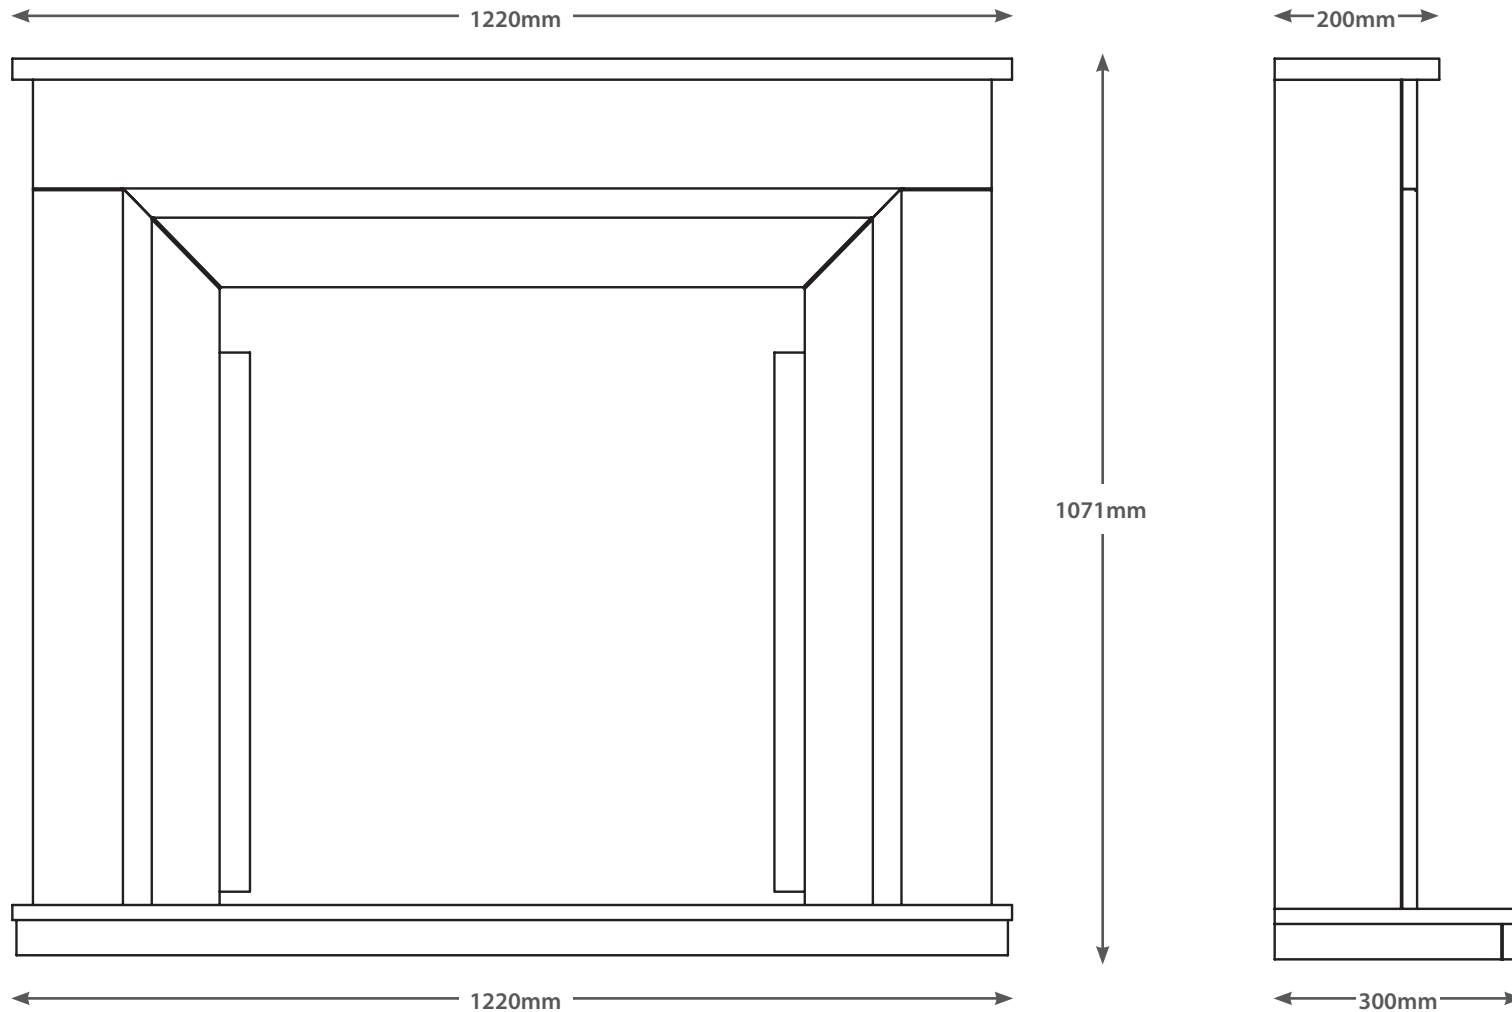

48" ORWELL

TECHNICAL - LINE DRAWING

FLARE
collection

WWW.BEMODERN.COM/FLARE-COLLECTION