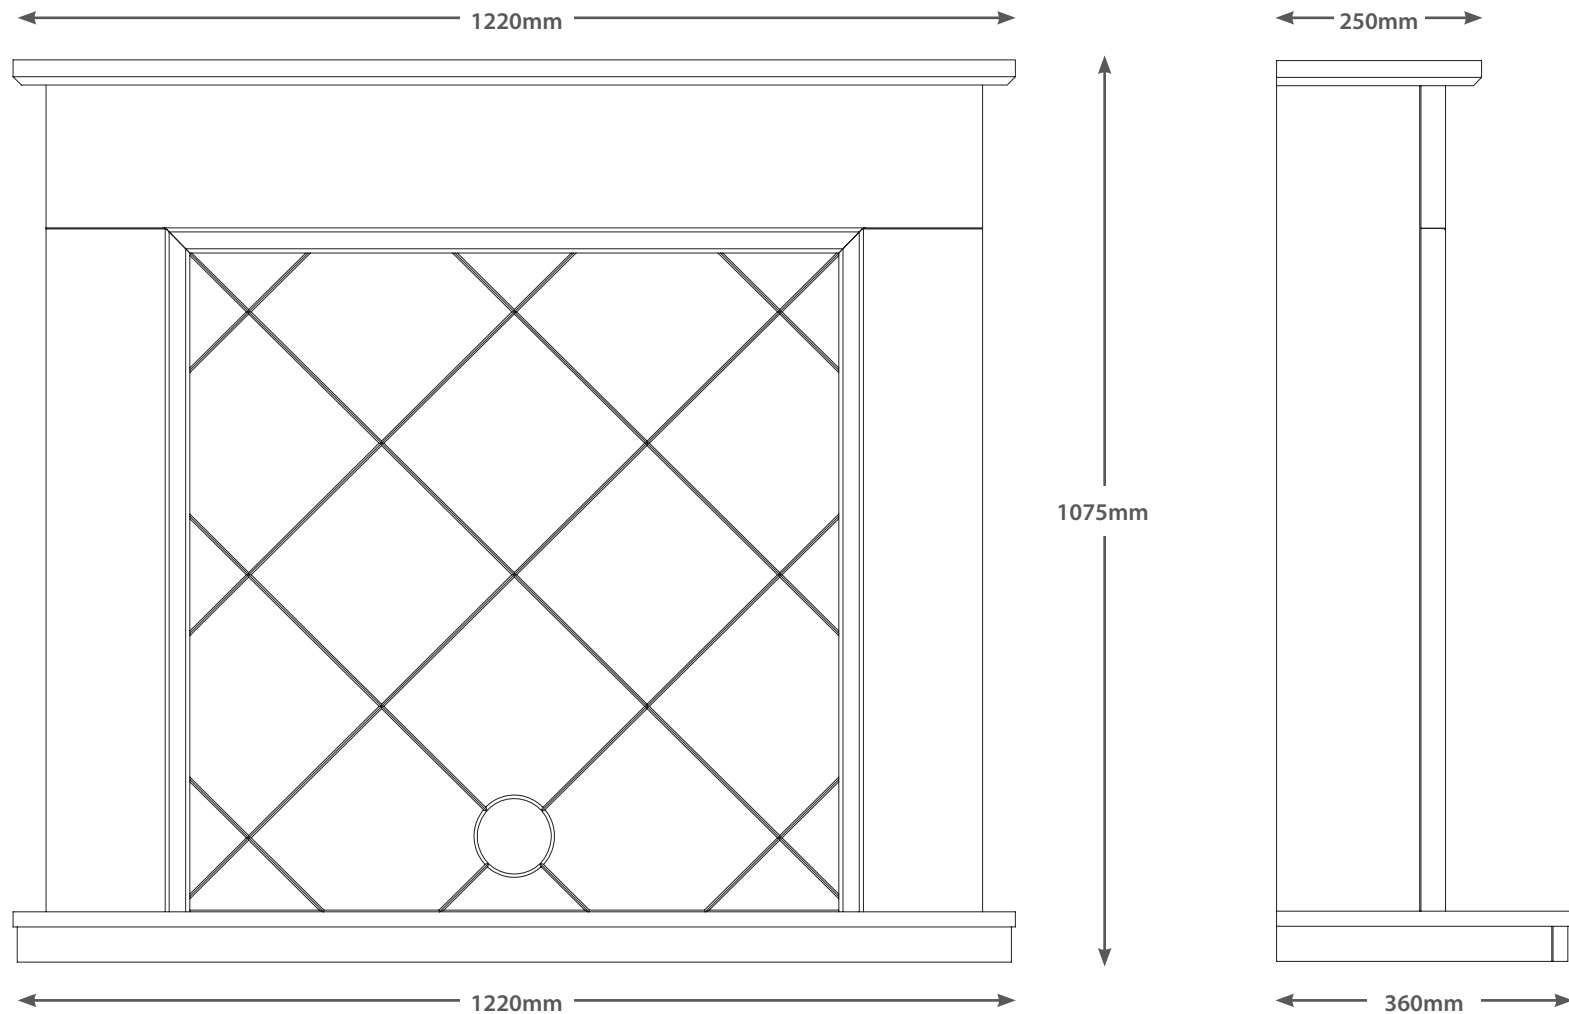

48" KINGSBRIDGE

TECHNICAL - LINE DRAWING

FLARE
collection

WWW.BEMODERN.COM/FLARE-COLLECTION