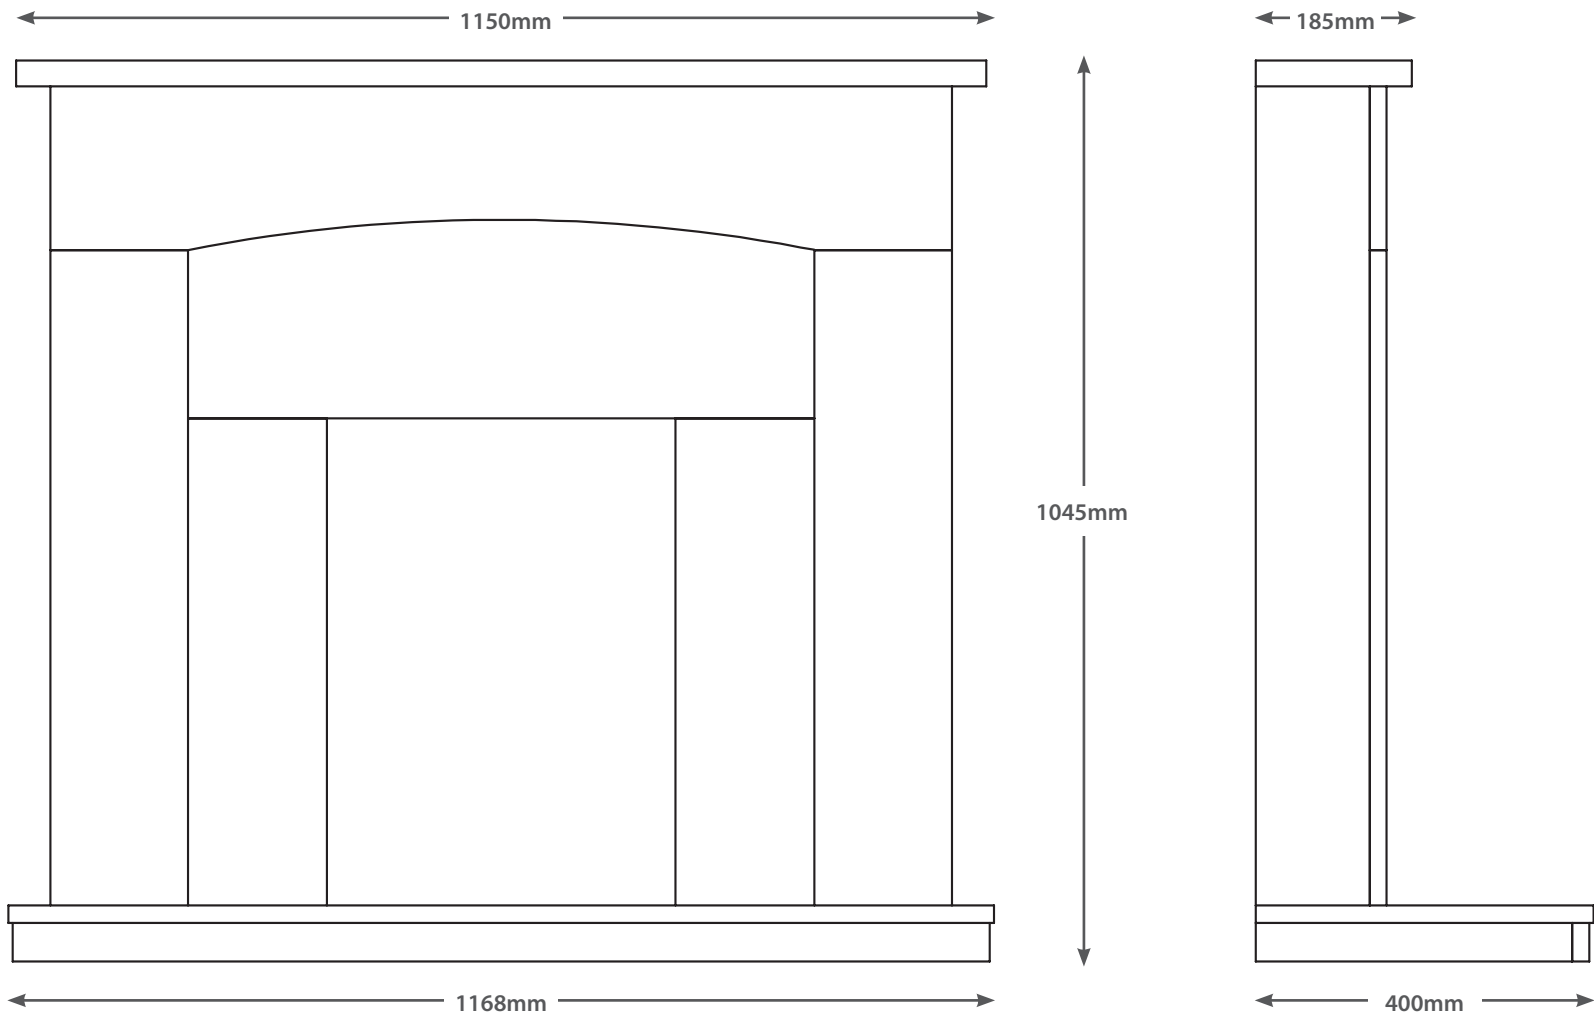

45" ISABELLE

TECHNICAL - LINE DRAWING

FLARE
collection

WWW.BEMODERN.COM/FLARE-COLLECTION