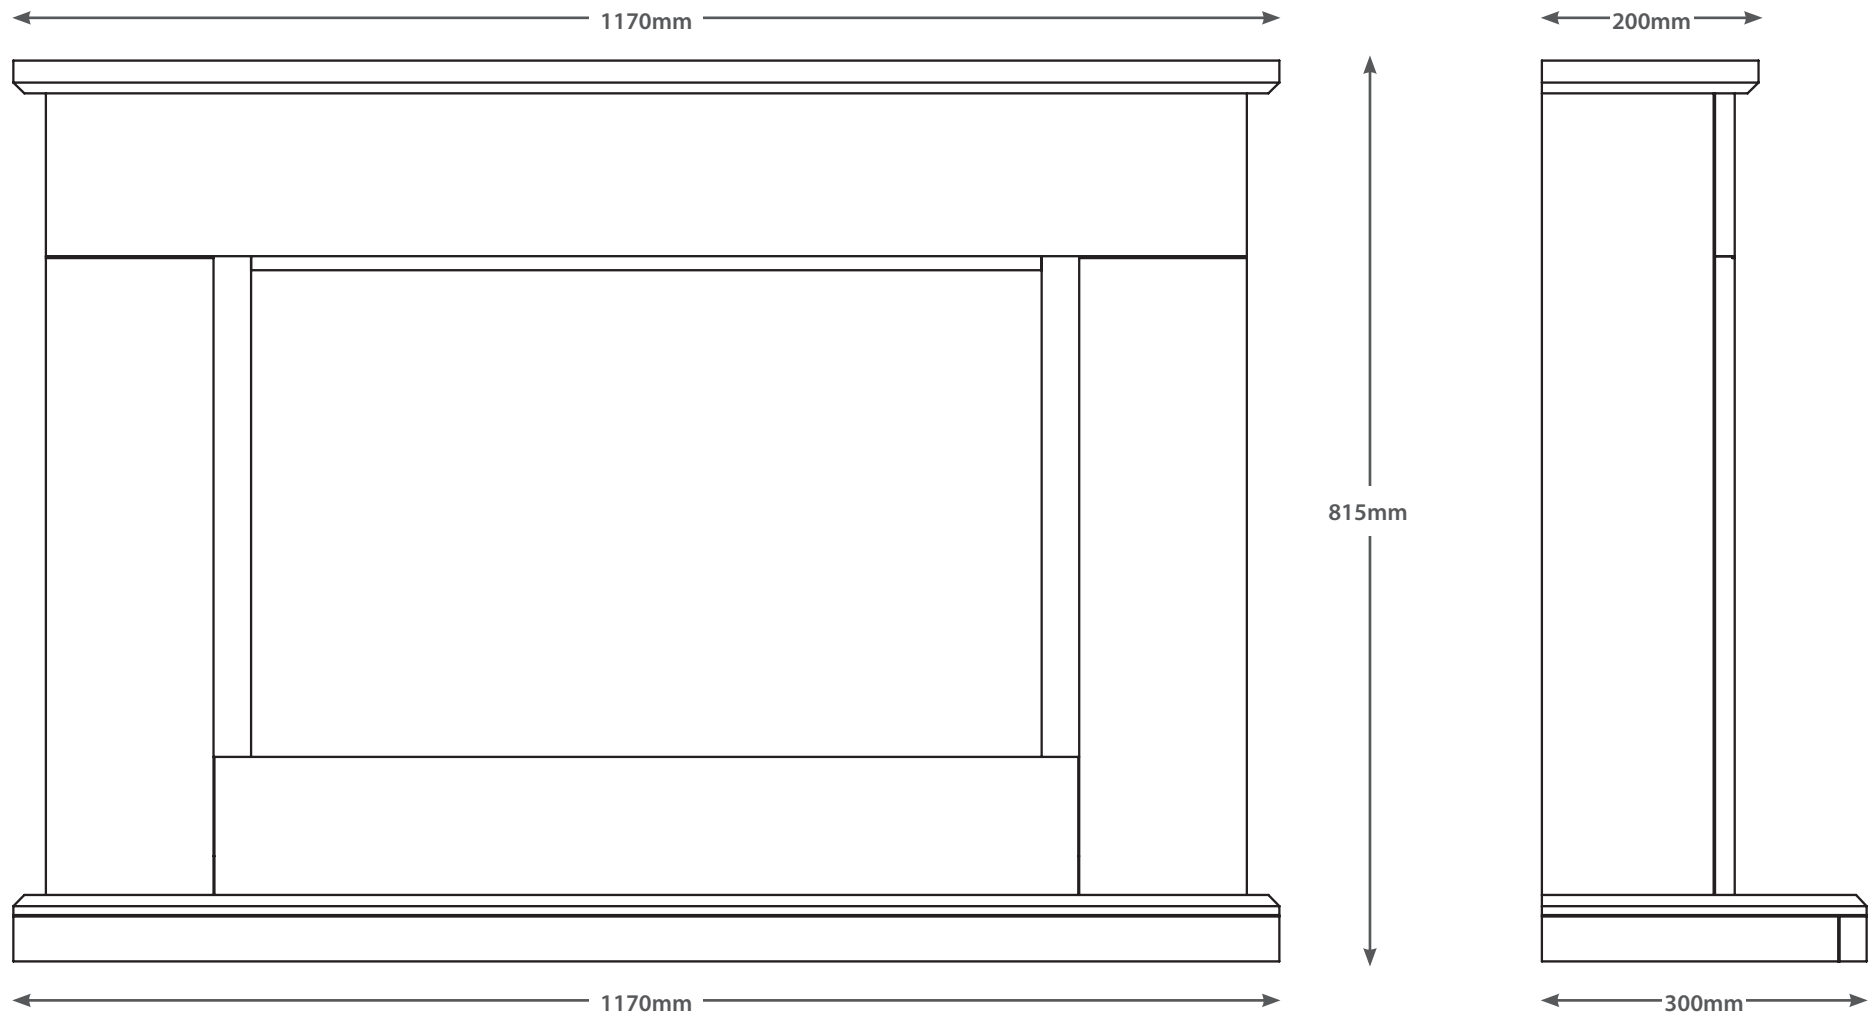

46" HANSFORD

TECHNICAL - LINE DRAWING

FLARE
collection

WWW.BEMODERN.COM/FLARE-COLLECTION