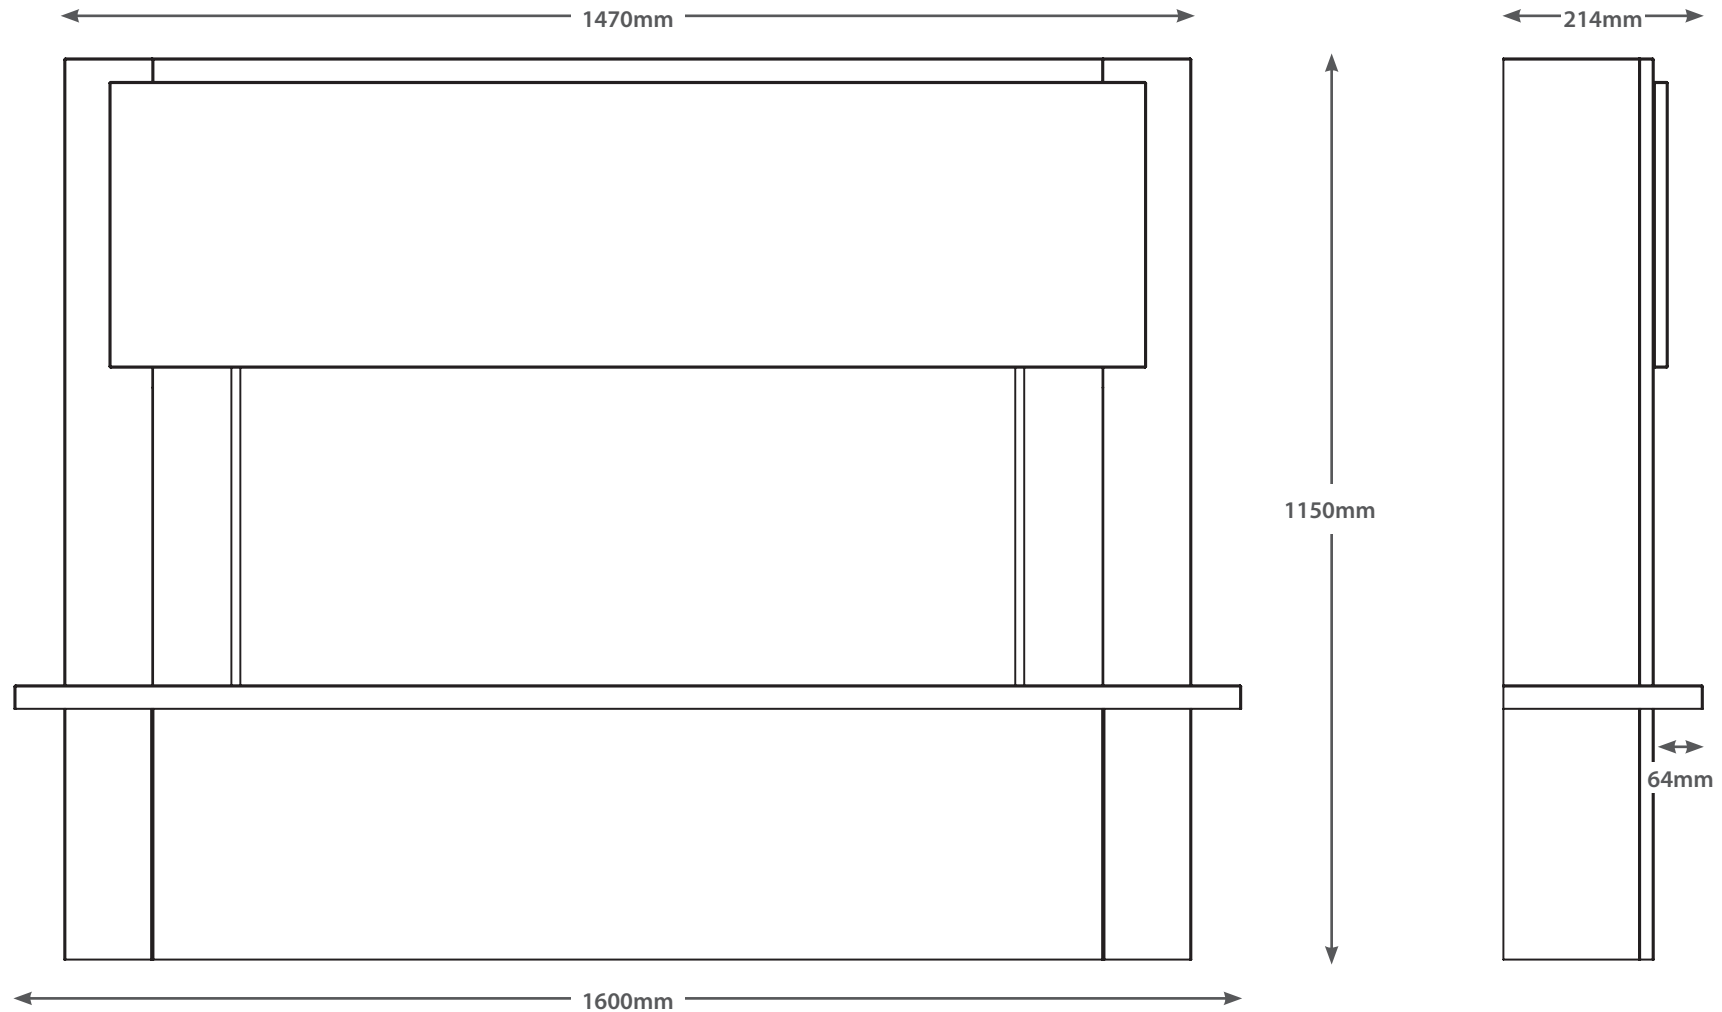

# 48" FAIRVIEW

TECHNICAL - LINE DRAWING

FLARE  
collection

[WWW.BEMODERN.COM/FLARE-COLLECTION](http://WWW.BEMODERN.COM/FLARE-COLLECTION)