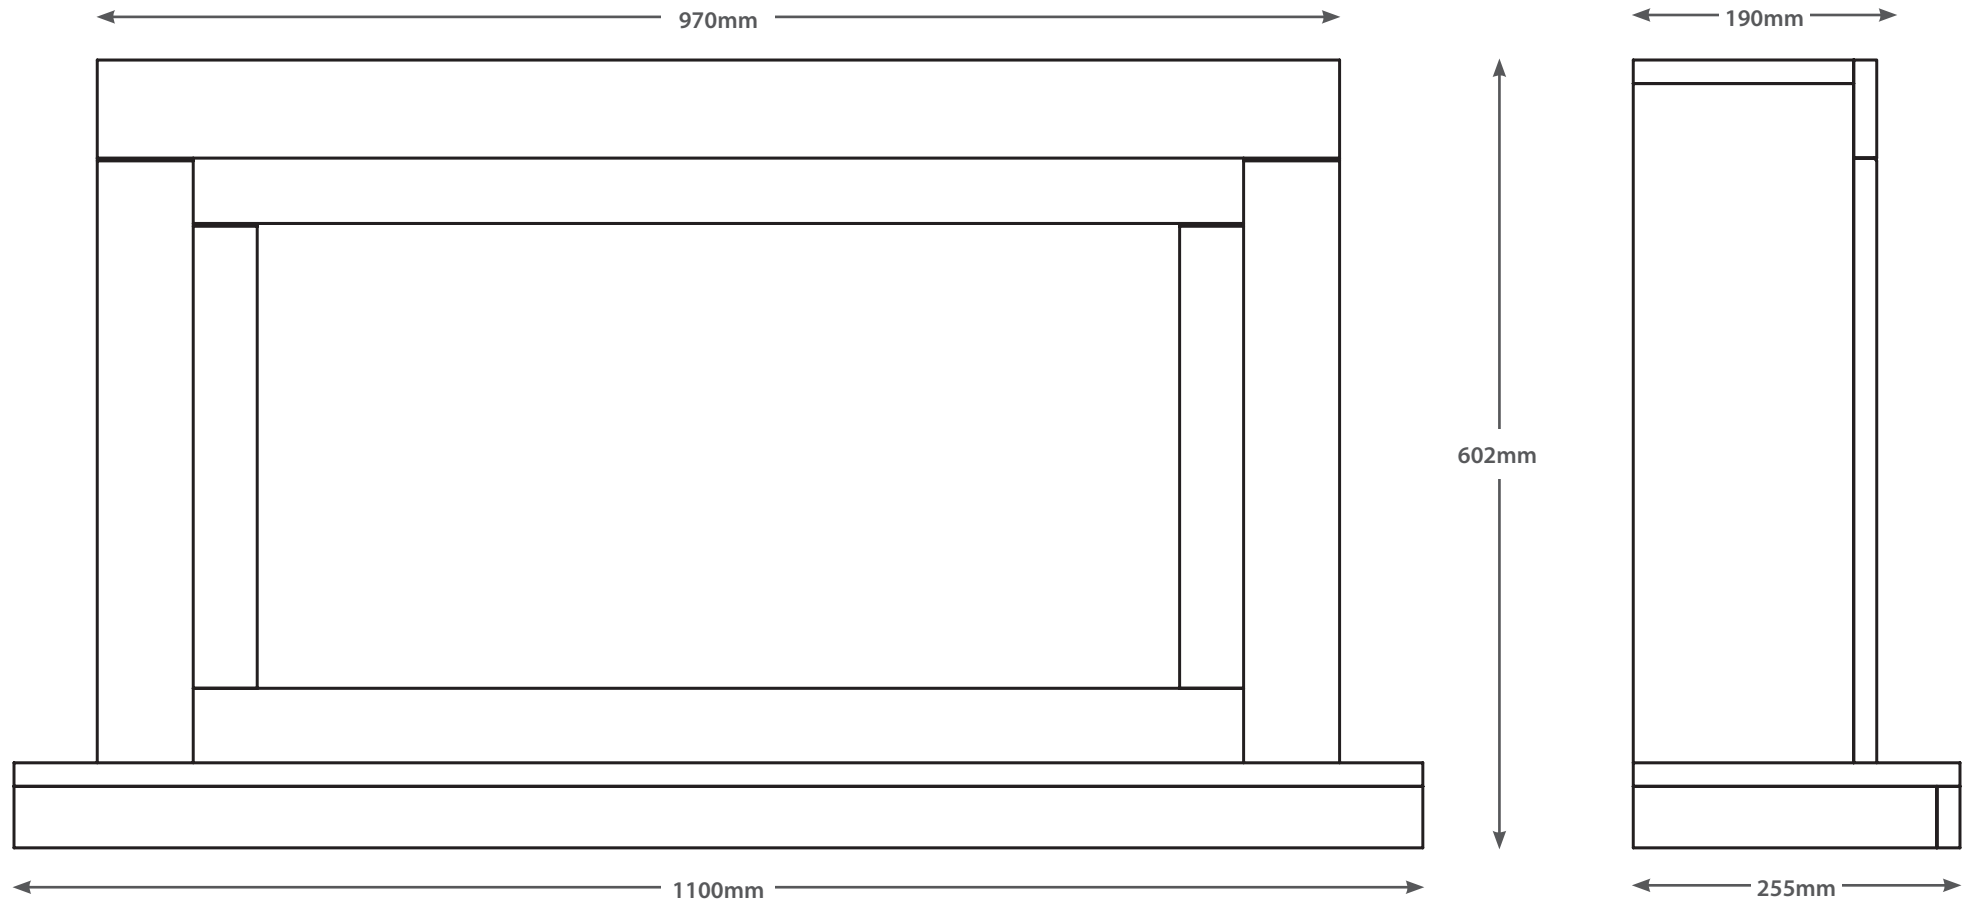

43" ELYCE

TECHNICAL - LINE DRAWING

FLARE
collection

WWW.BEMODERN.COM/FLARE-COLLECTION