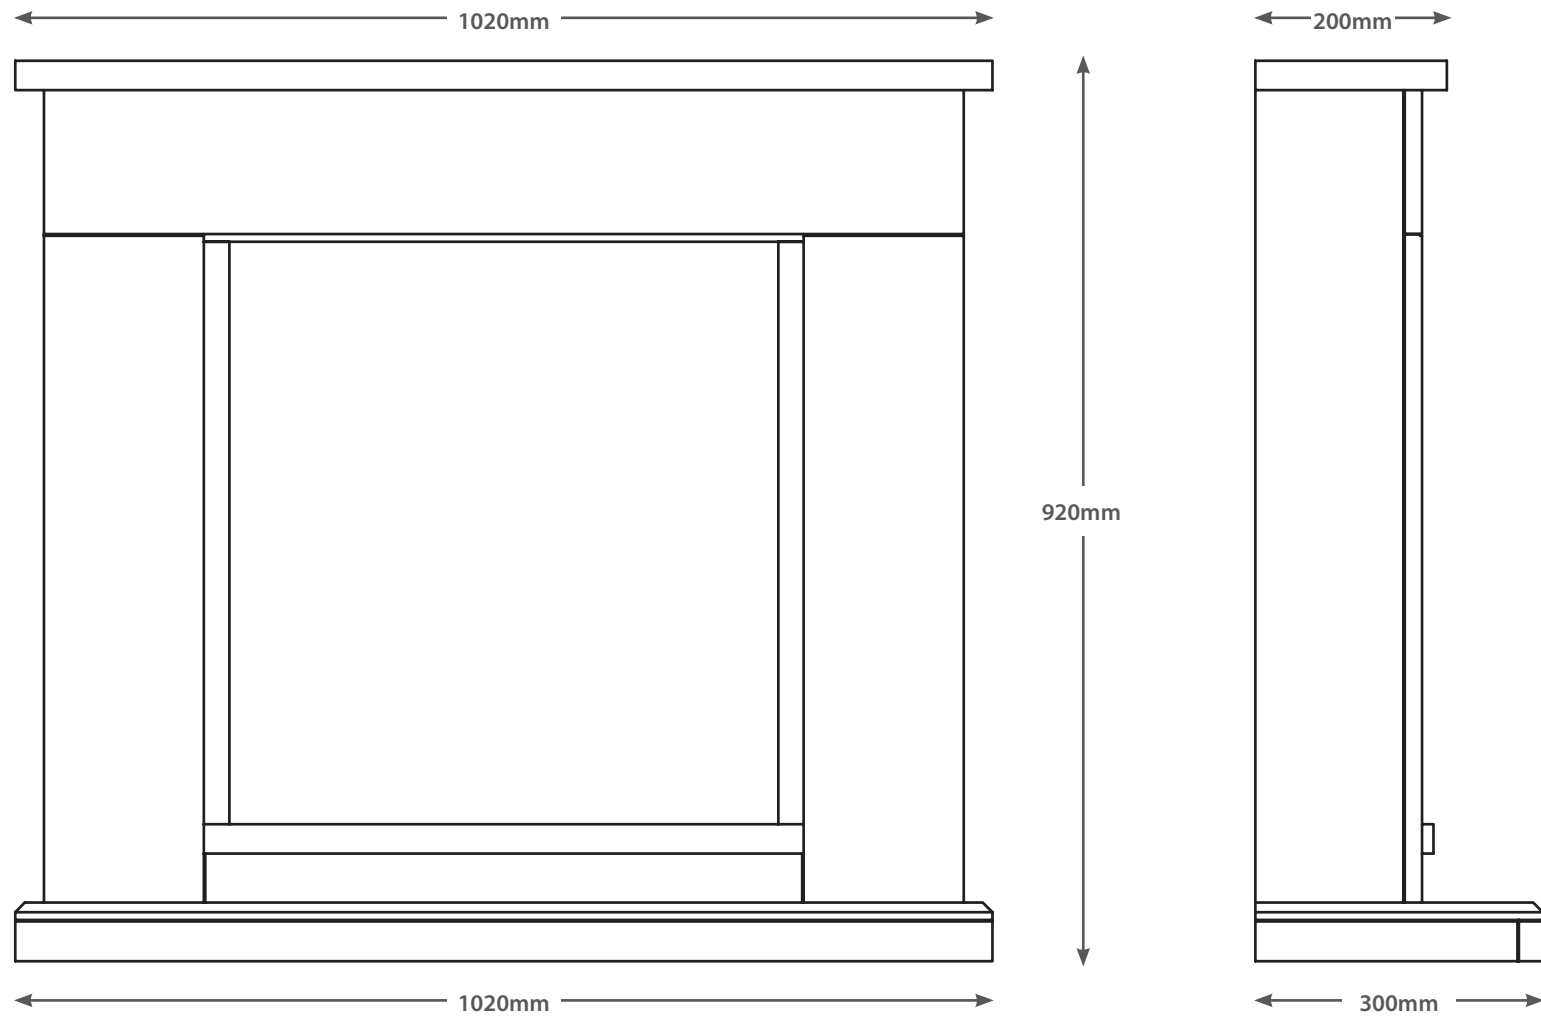

40" ELSHAM

TECHNICAL - LINE DRAWING

FLARE
collection

WWW.BEMODERN.COM/FLARE-COLLECTION