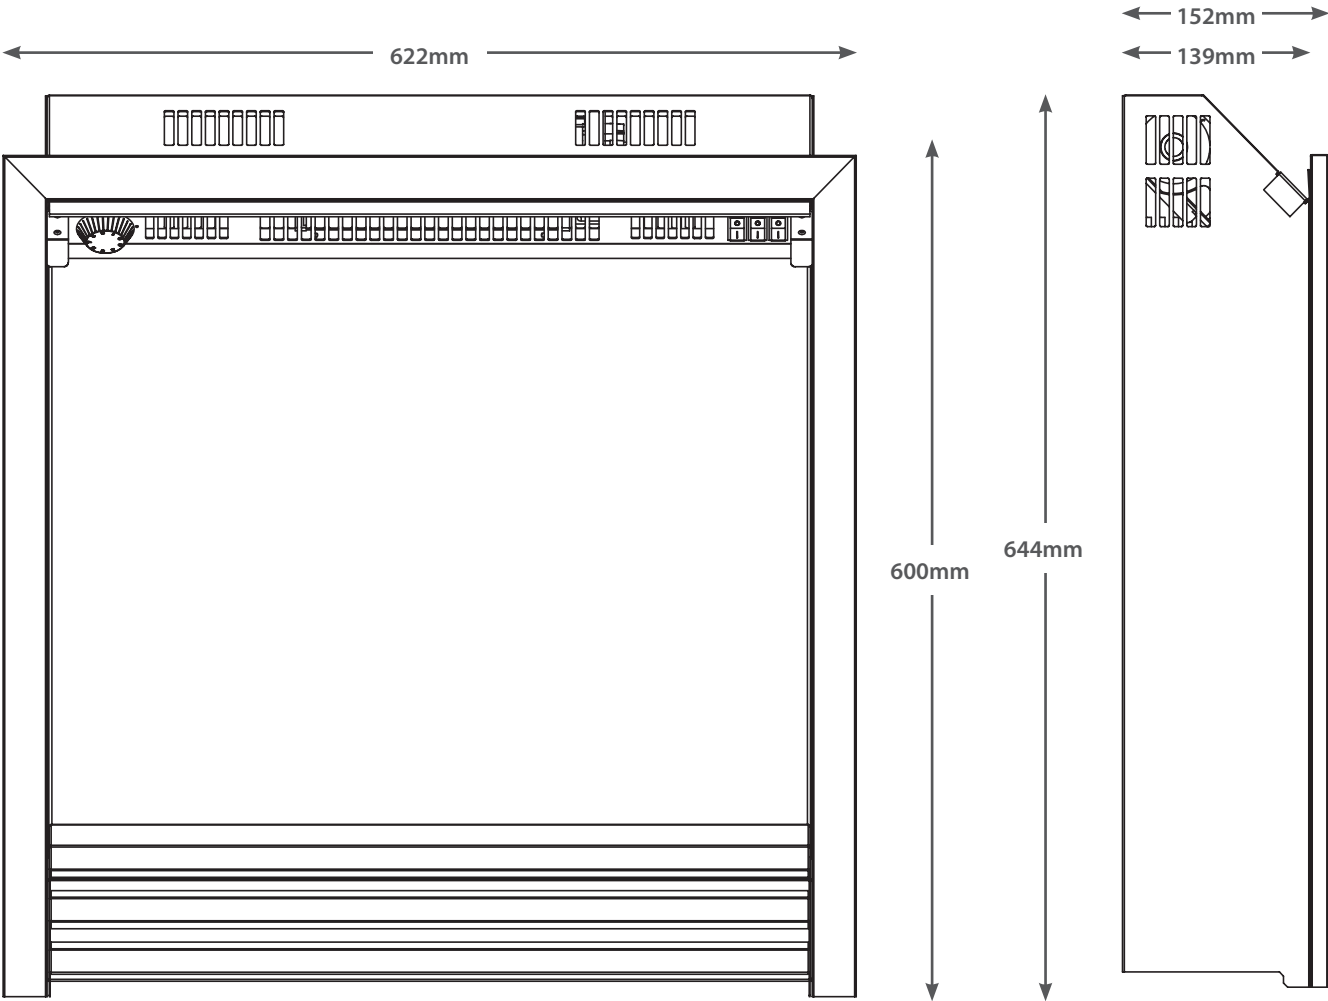

22" CORETTA

TECHNICAL - LINE DRAWING

FLARE
collection

WWW.BEMODERN.COM/FLARE-COLLECTION