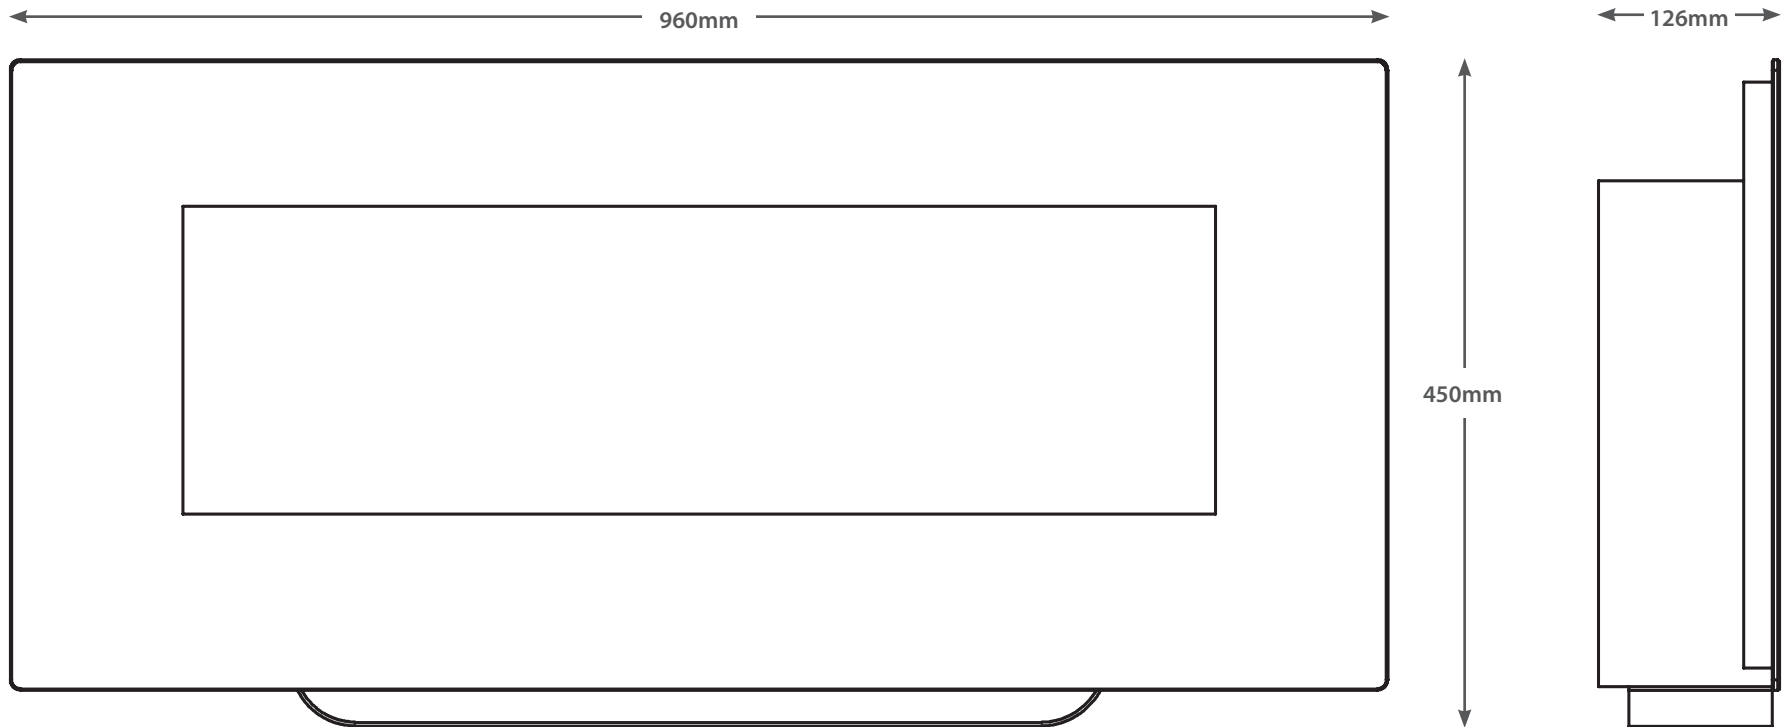

38" AMARI - WITH STAND

TECHNICAL - LINE DRAWING

FLARE
collection

WWW.BEMODERN.COM/FLARE-COLLECTION

38" AMARI

TECHNICAL - LINE DRAWING

FLARE
collection

WWW.BEMODERN.COM/FLARE-COLLECTION