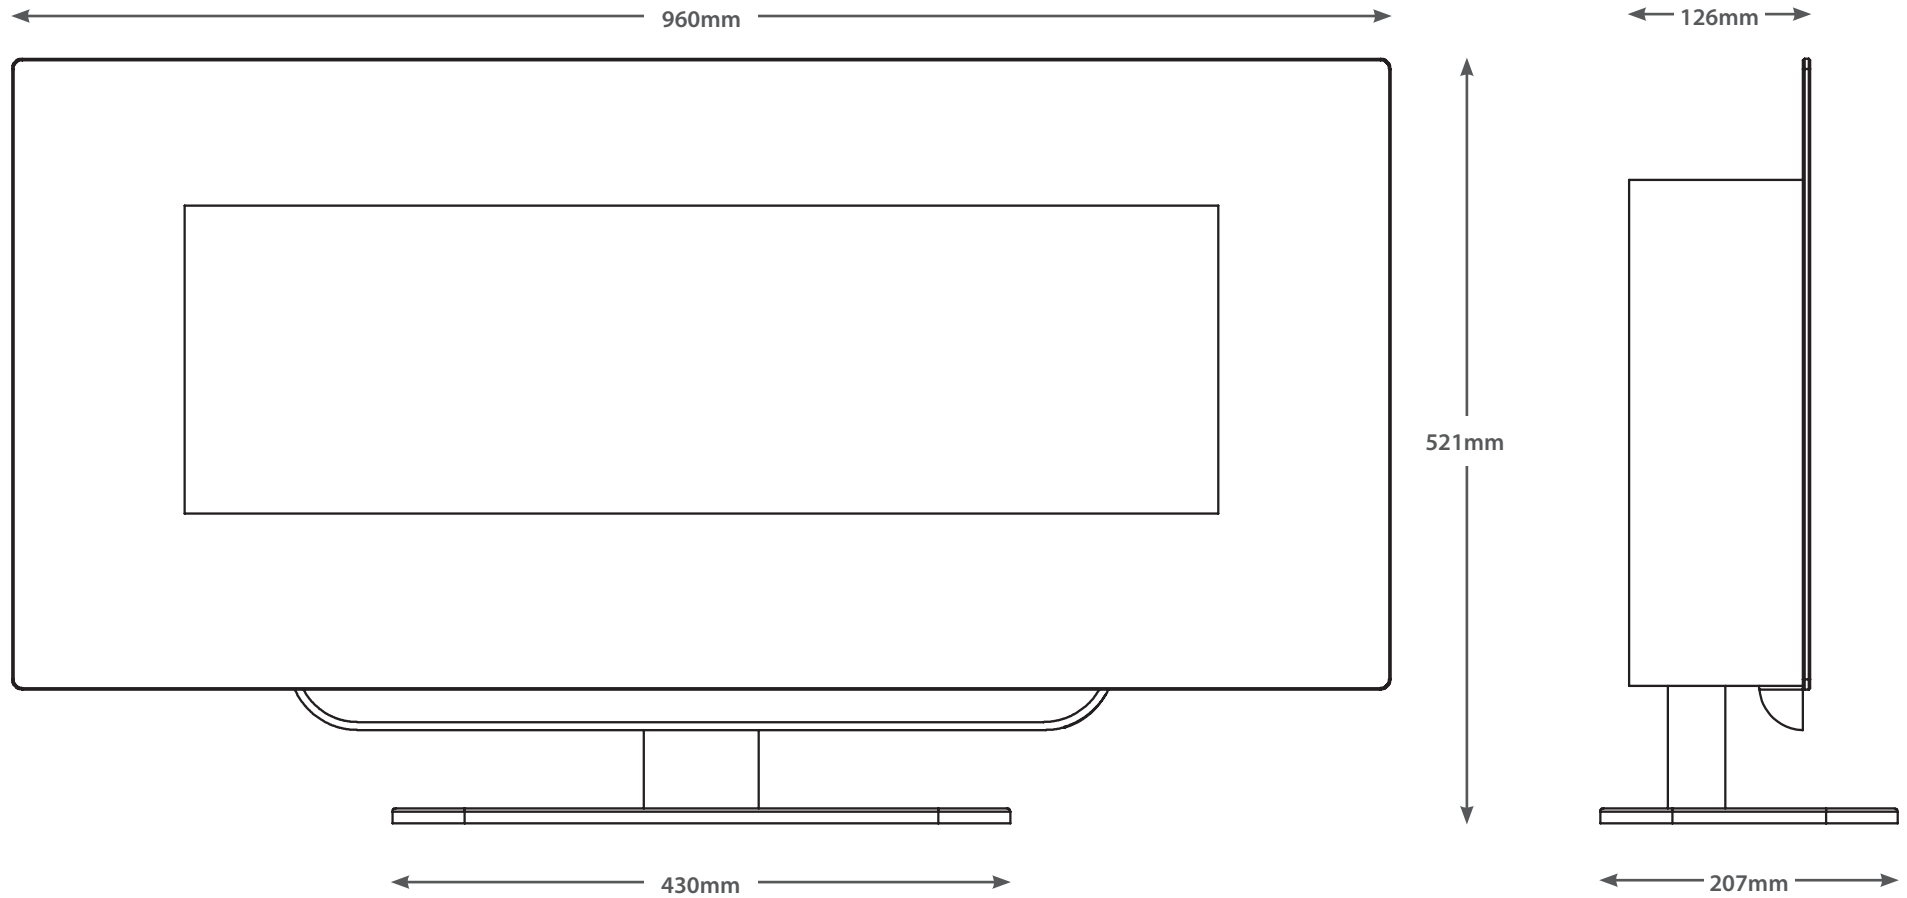

38" AMARI - WITH STAND

TECHNICAL - LINE DRAWING

FLARE
collection

WWW.BEMODERN.COM/FLARE-COLLECTION

38" AMARI

TECHNICAL - LINE DRAWING

FLARE
collection

WWW.BEMODERN.COM/FLARE-COLLECTION