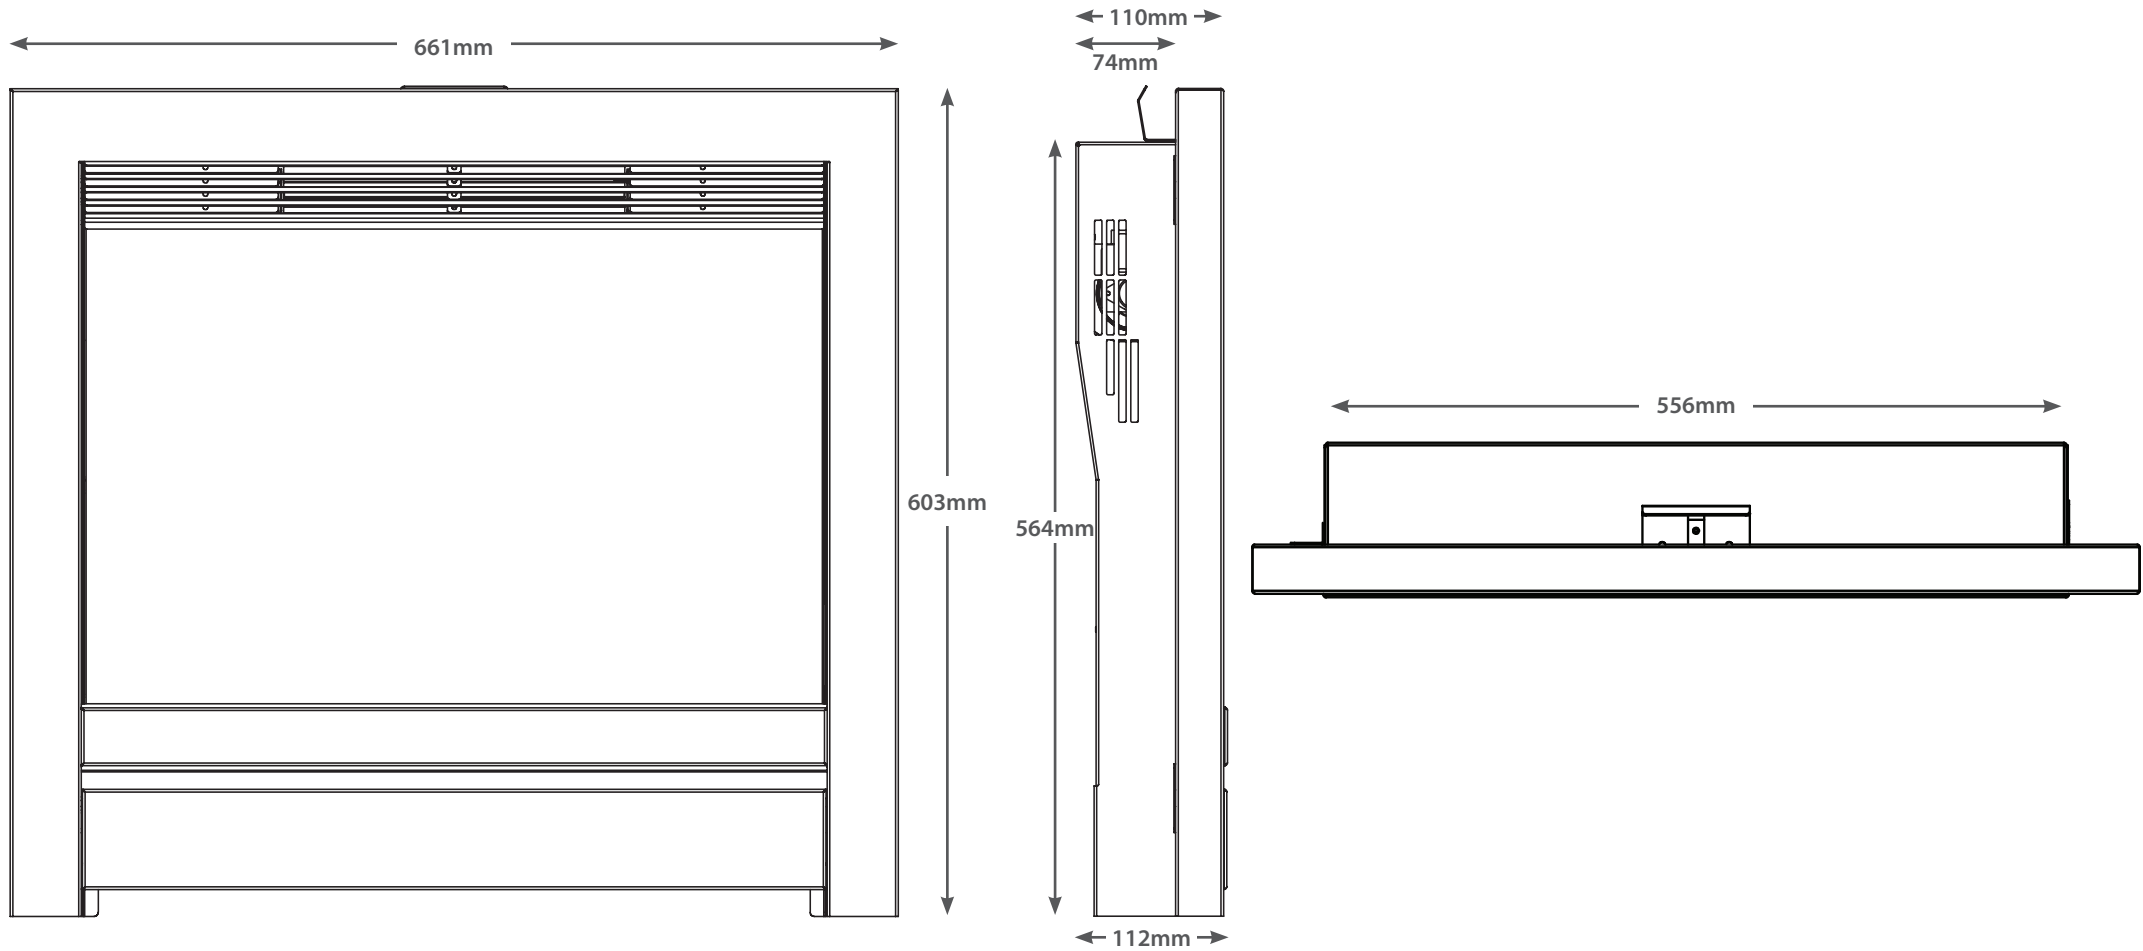

22" BEAM EDGE

TECHNICAL - LINE DRAWING

FLARE
collection

WWW.BEMODERN.COM/FLARE-COLLECTION