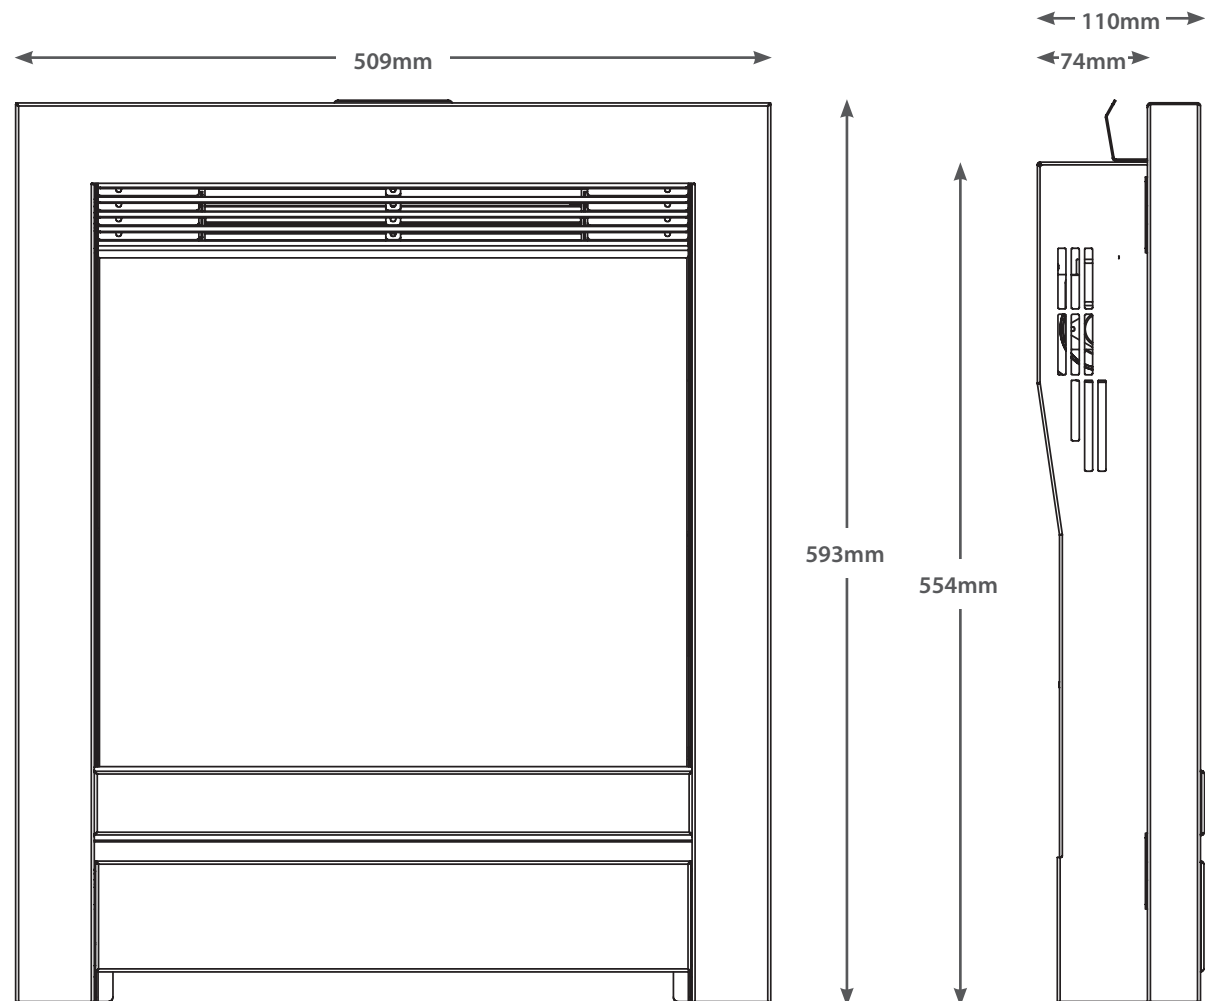

16" BEAM EDGE

TECHNICAL - LINE DRAWING

FLARE
collection

WWW.BEMODERN.COM/FLARE-COLLECTION