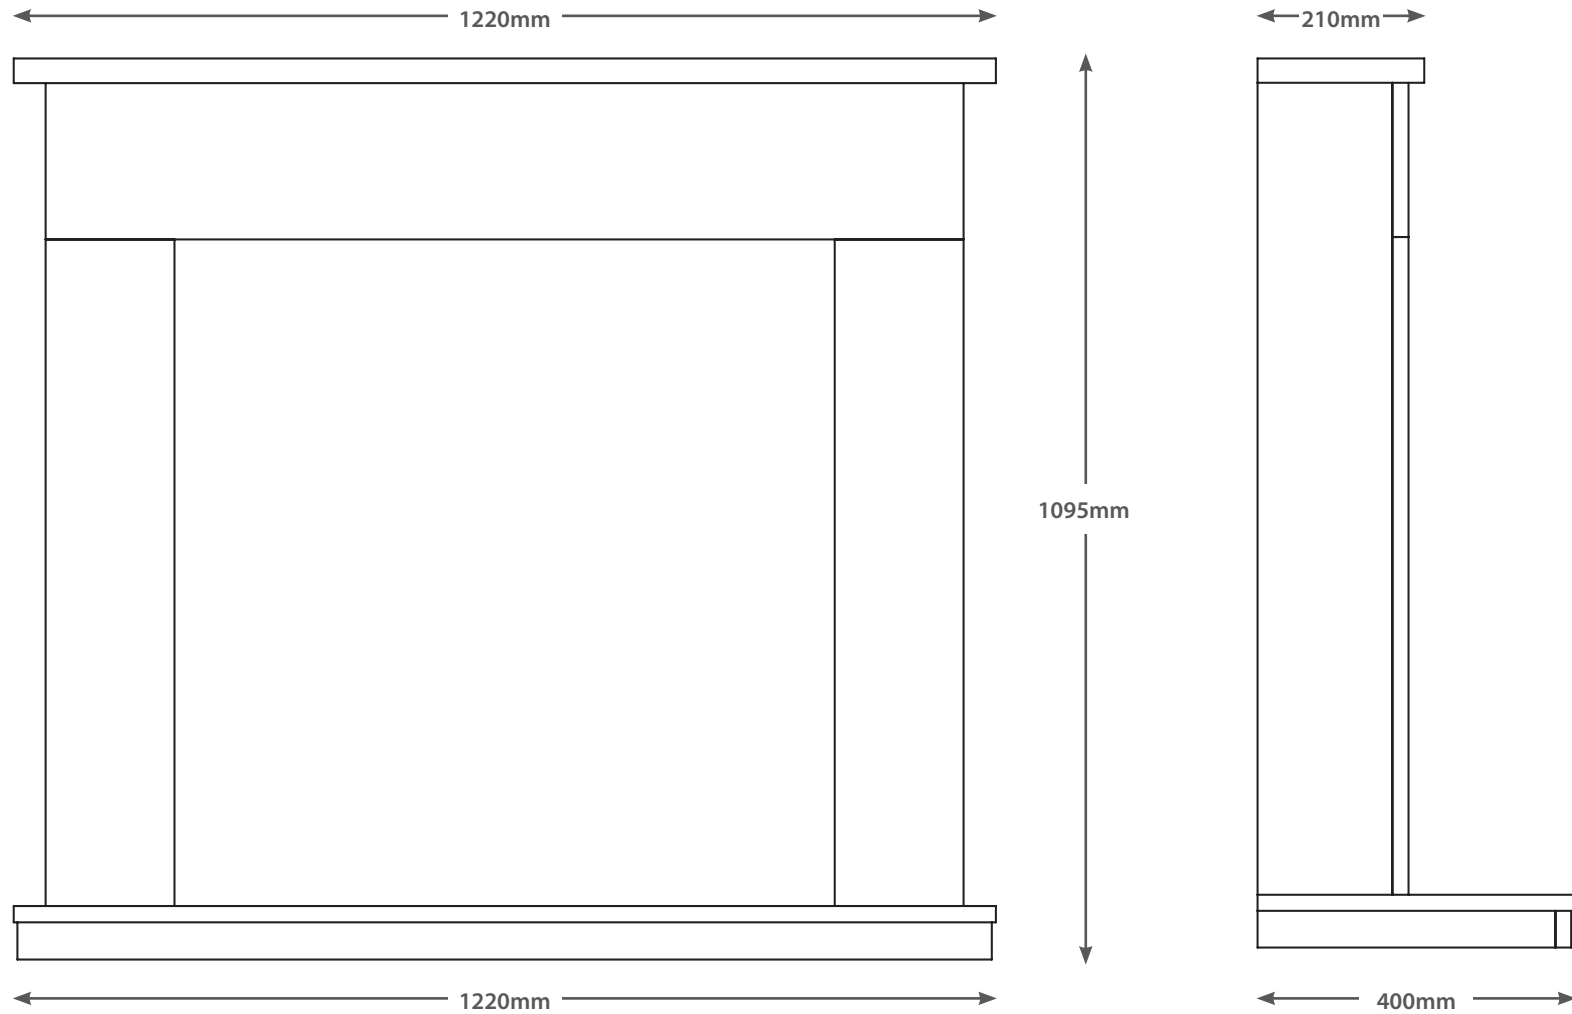

48" ALLENSFORD

TECHNICAL - LINE DRAWING

FLARE
collection

WWW.BEMODERN.COM/FLARE-COLLECTION