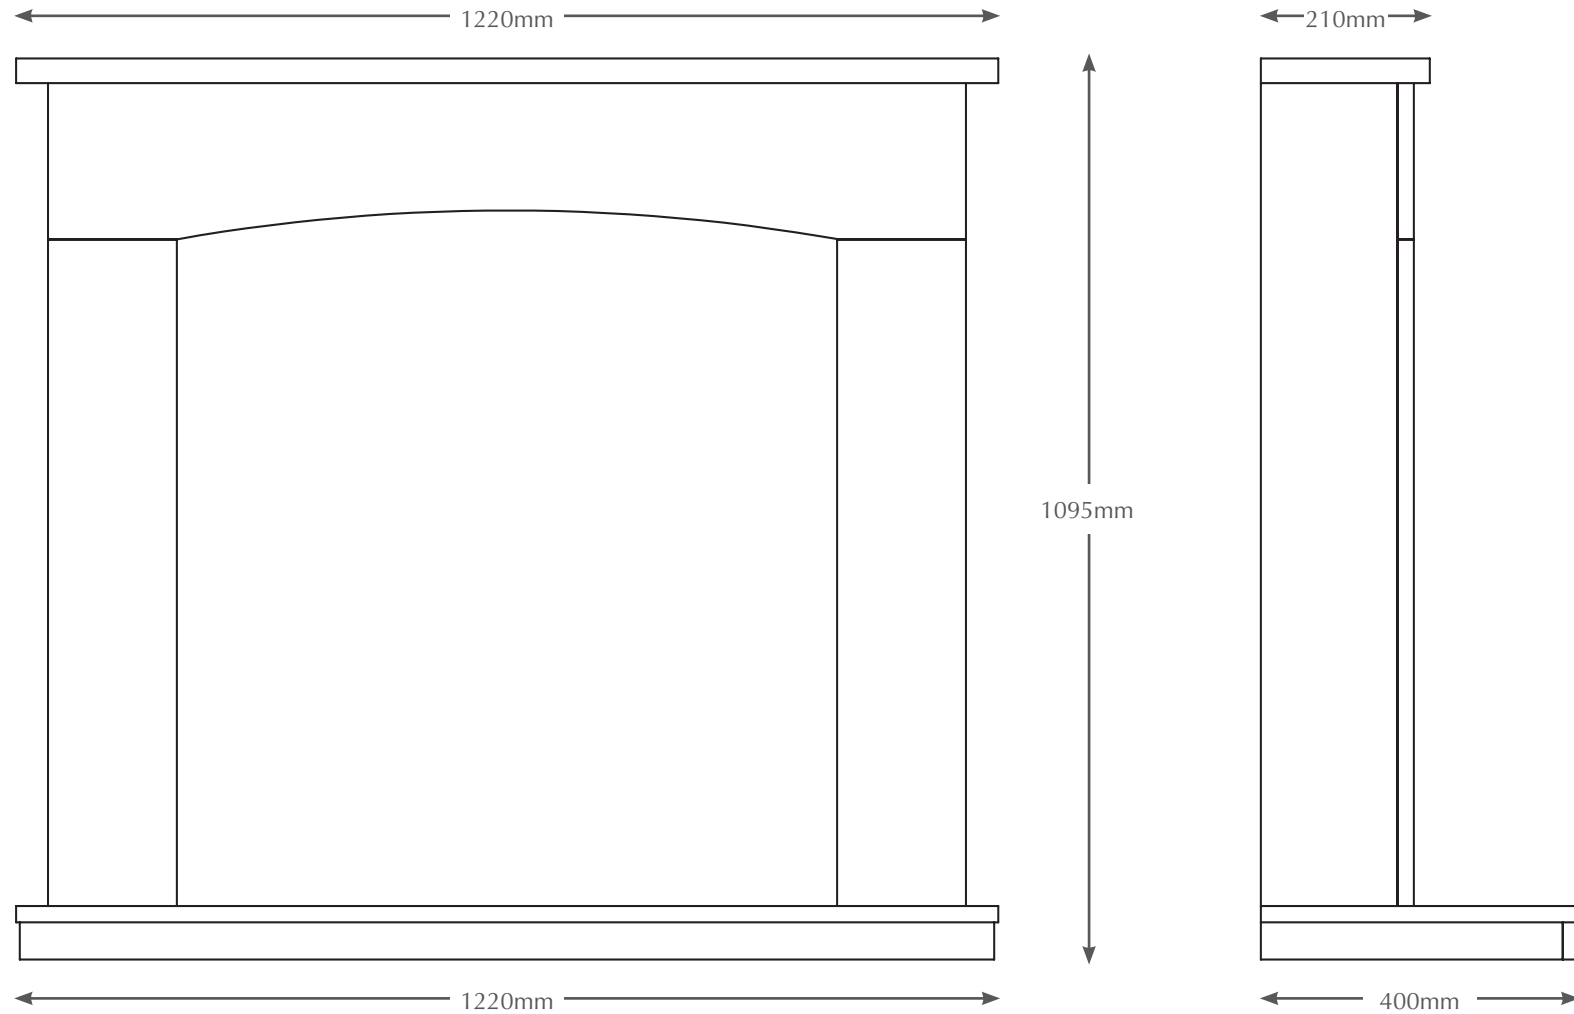

48" WOODBRIDGE

TECHNICAL - LINE DRAWING

ELGIN & HALL[®]
BRITISH MADE

www.elginandhall.com