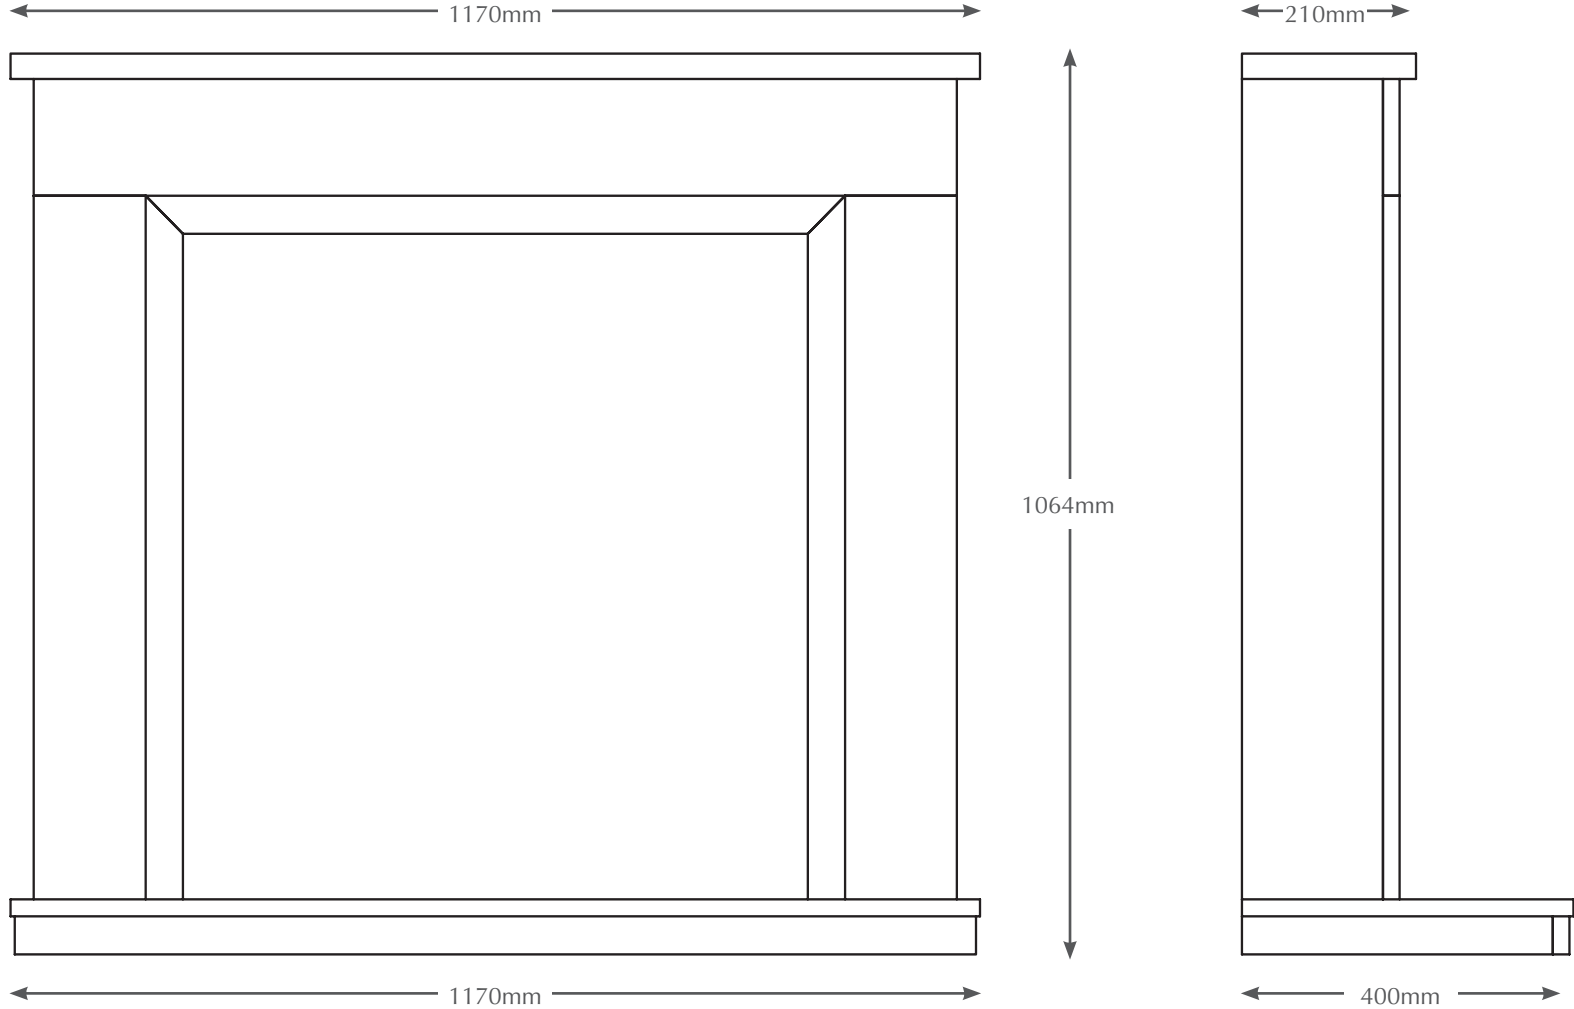

# 46" MILLGATE

TECHNICAL - LINE DRAWING

ELGIN & HALL<sup>®</sup>  
BRITISH MADE

[www.elginandhall.com](http://www.elginandhall.com)