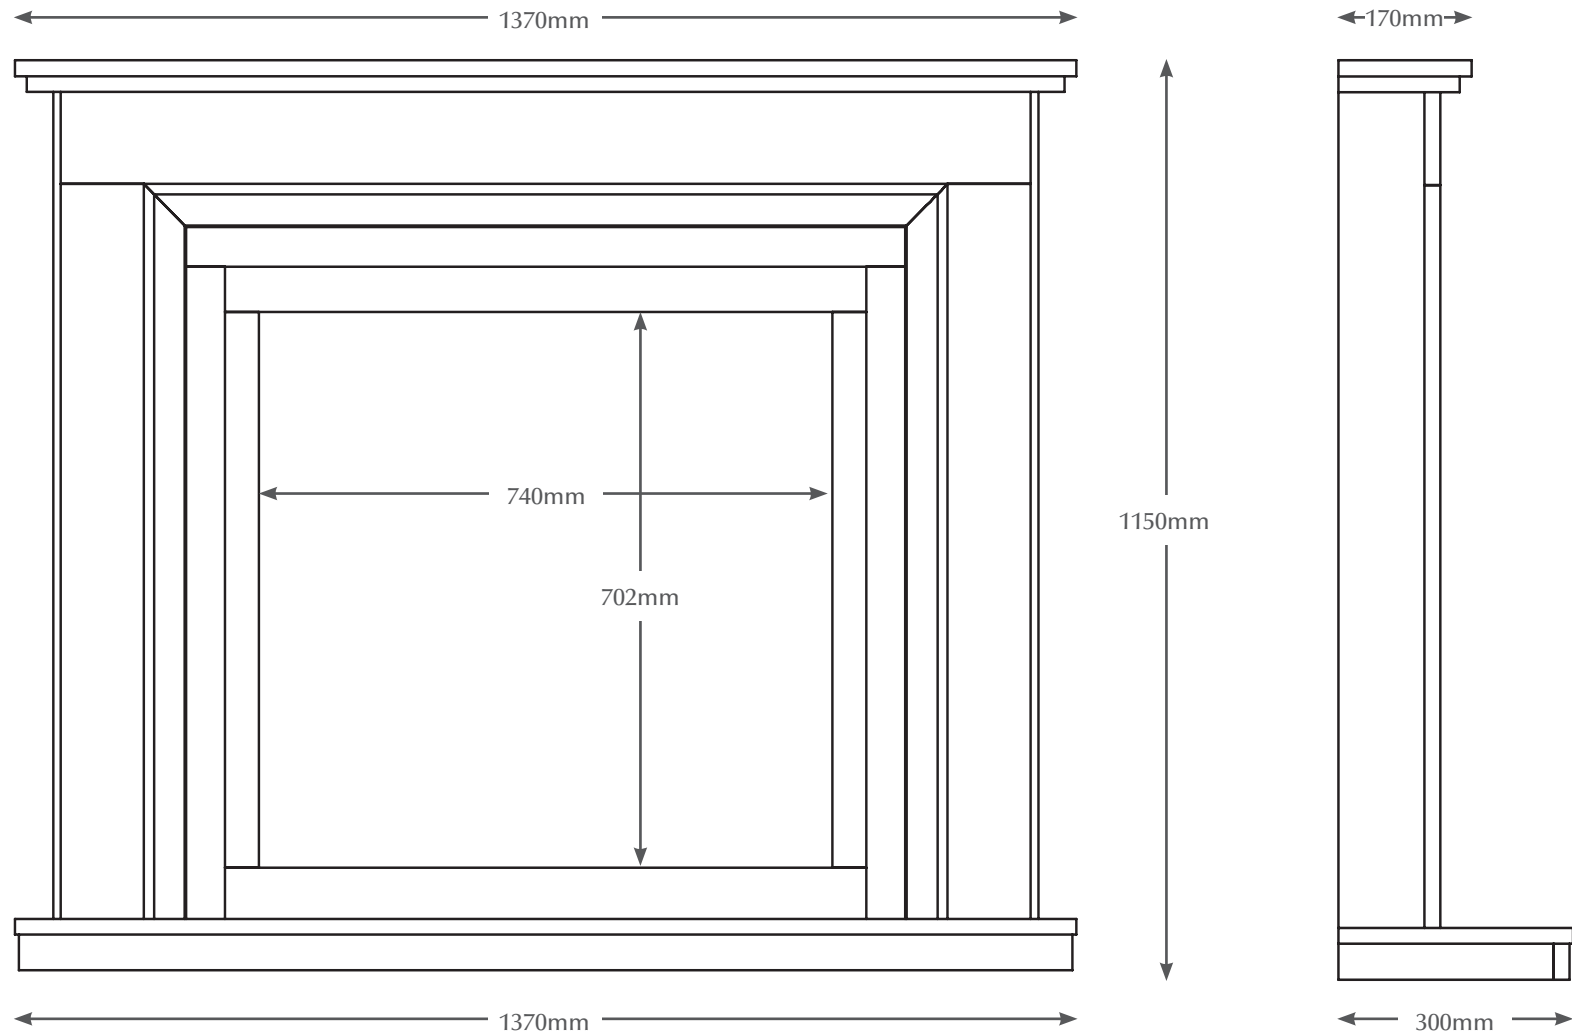

54" SEATON 750P

TECHNICAL - LINE DRAWING

ELGIN & HALL[®]
BRITISH MADE

WWW.BEMODERN.COM/ELGIN-AND-HALL