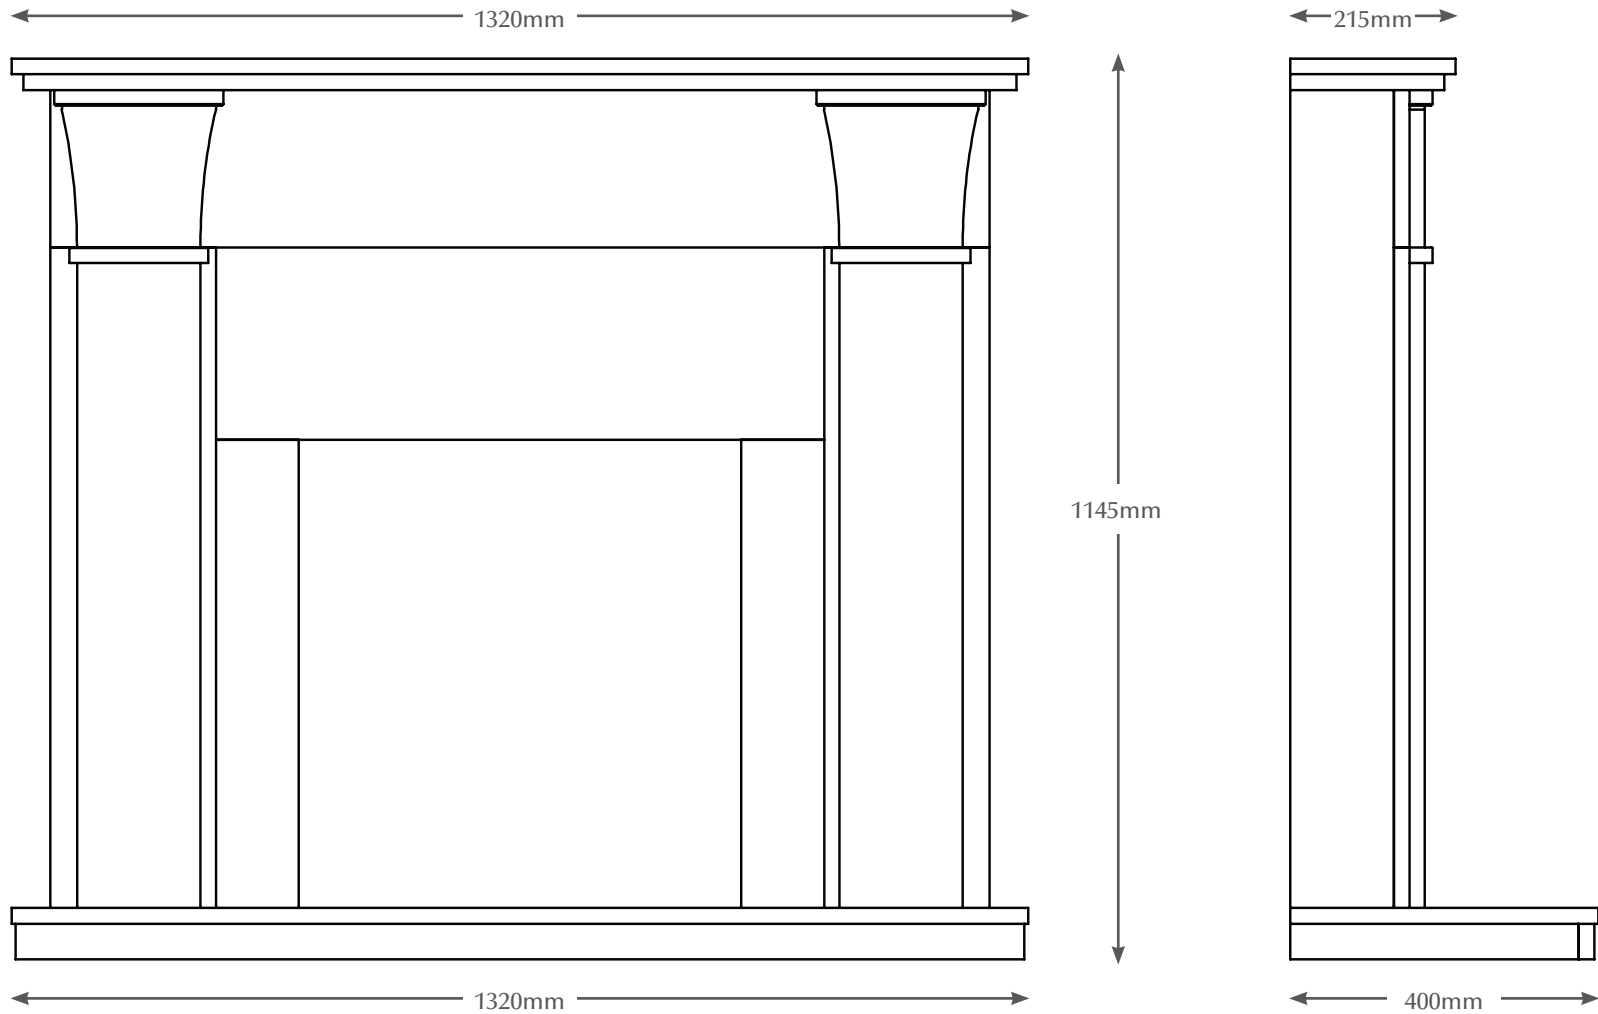

# 52" DEANSWOOD

TECHNICAL - LINE DRAWING

ELGIN & HALL<sup>®</sup>  
BRITISH MADE

[WWW.BEMODERN.COM/ELGIN-AND-HALL](http://WWW.BEMODERN.COM/ELGIN-AND-HALL)