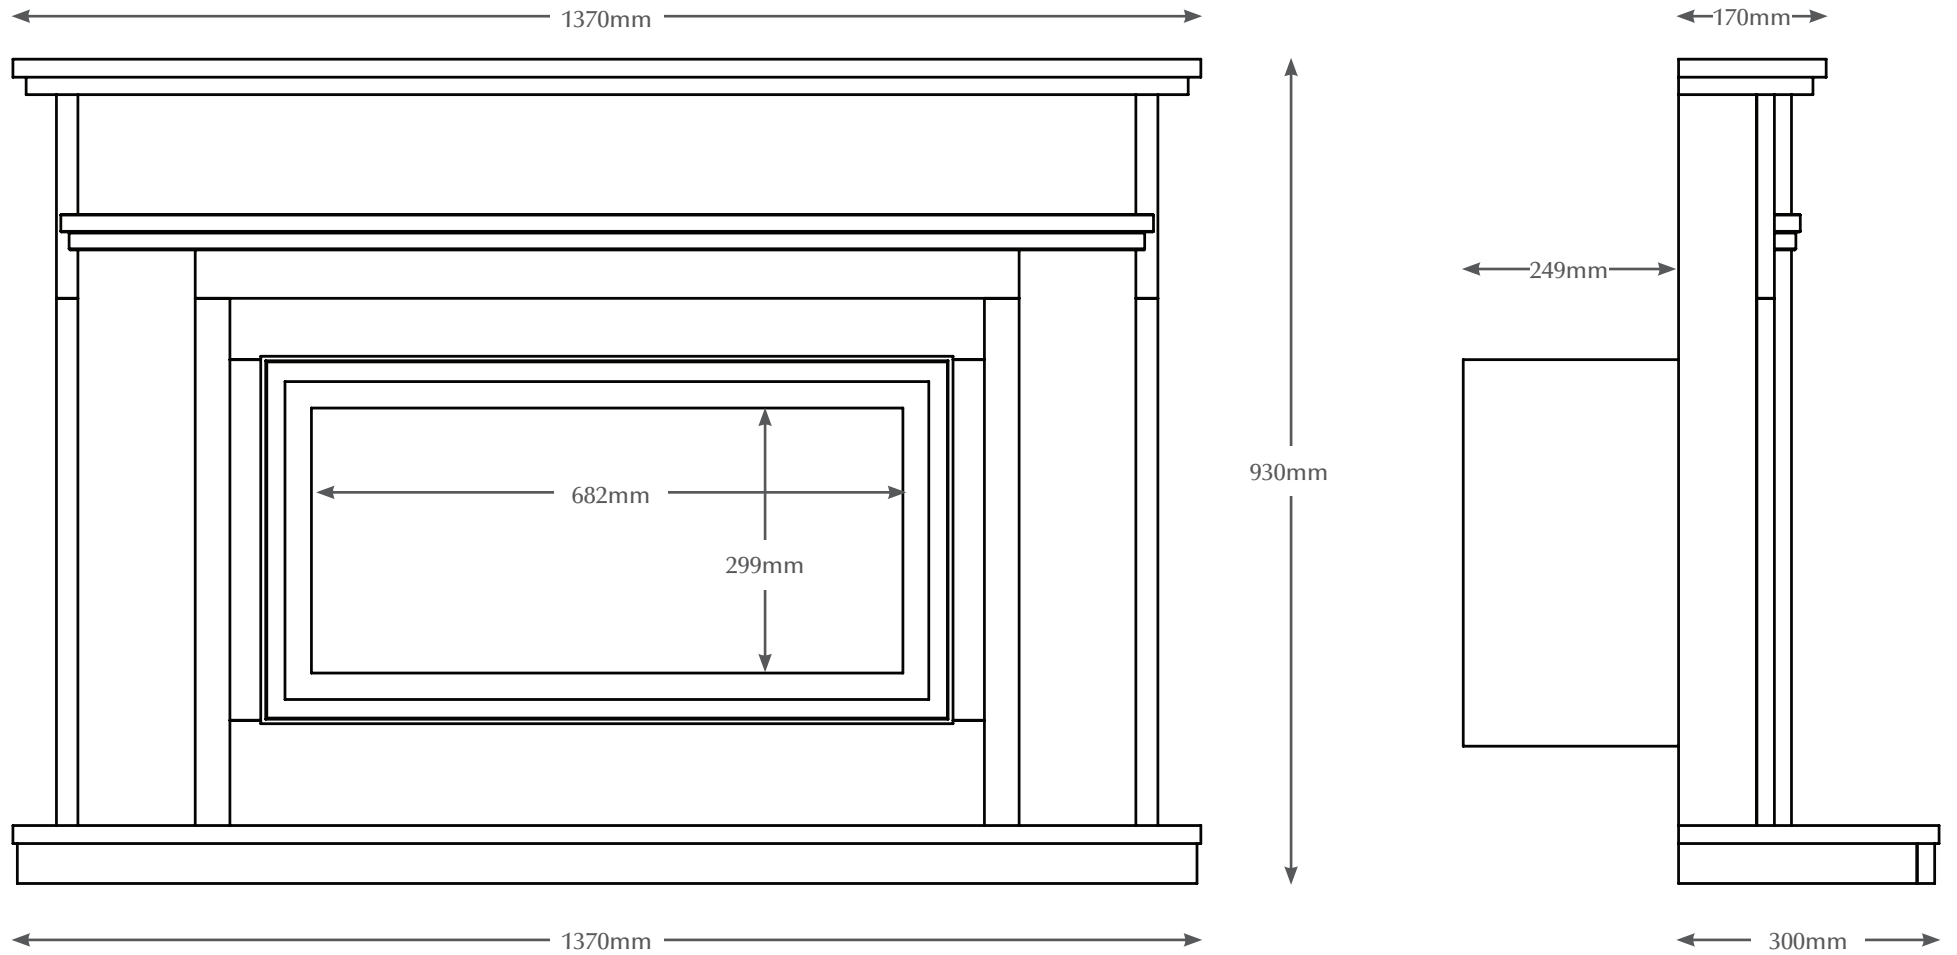

54" HARLOW 800CF

TECHNICAL - LINE DRAWING

ELGIN & HALL[®]
BRITISH MADE

WWW.BEMODERN.COM/ELGIN-AND-HALL