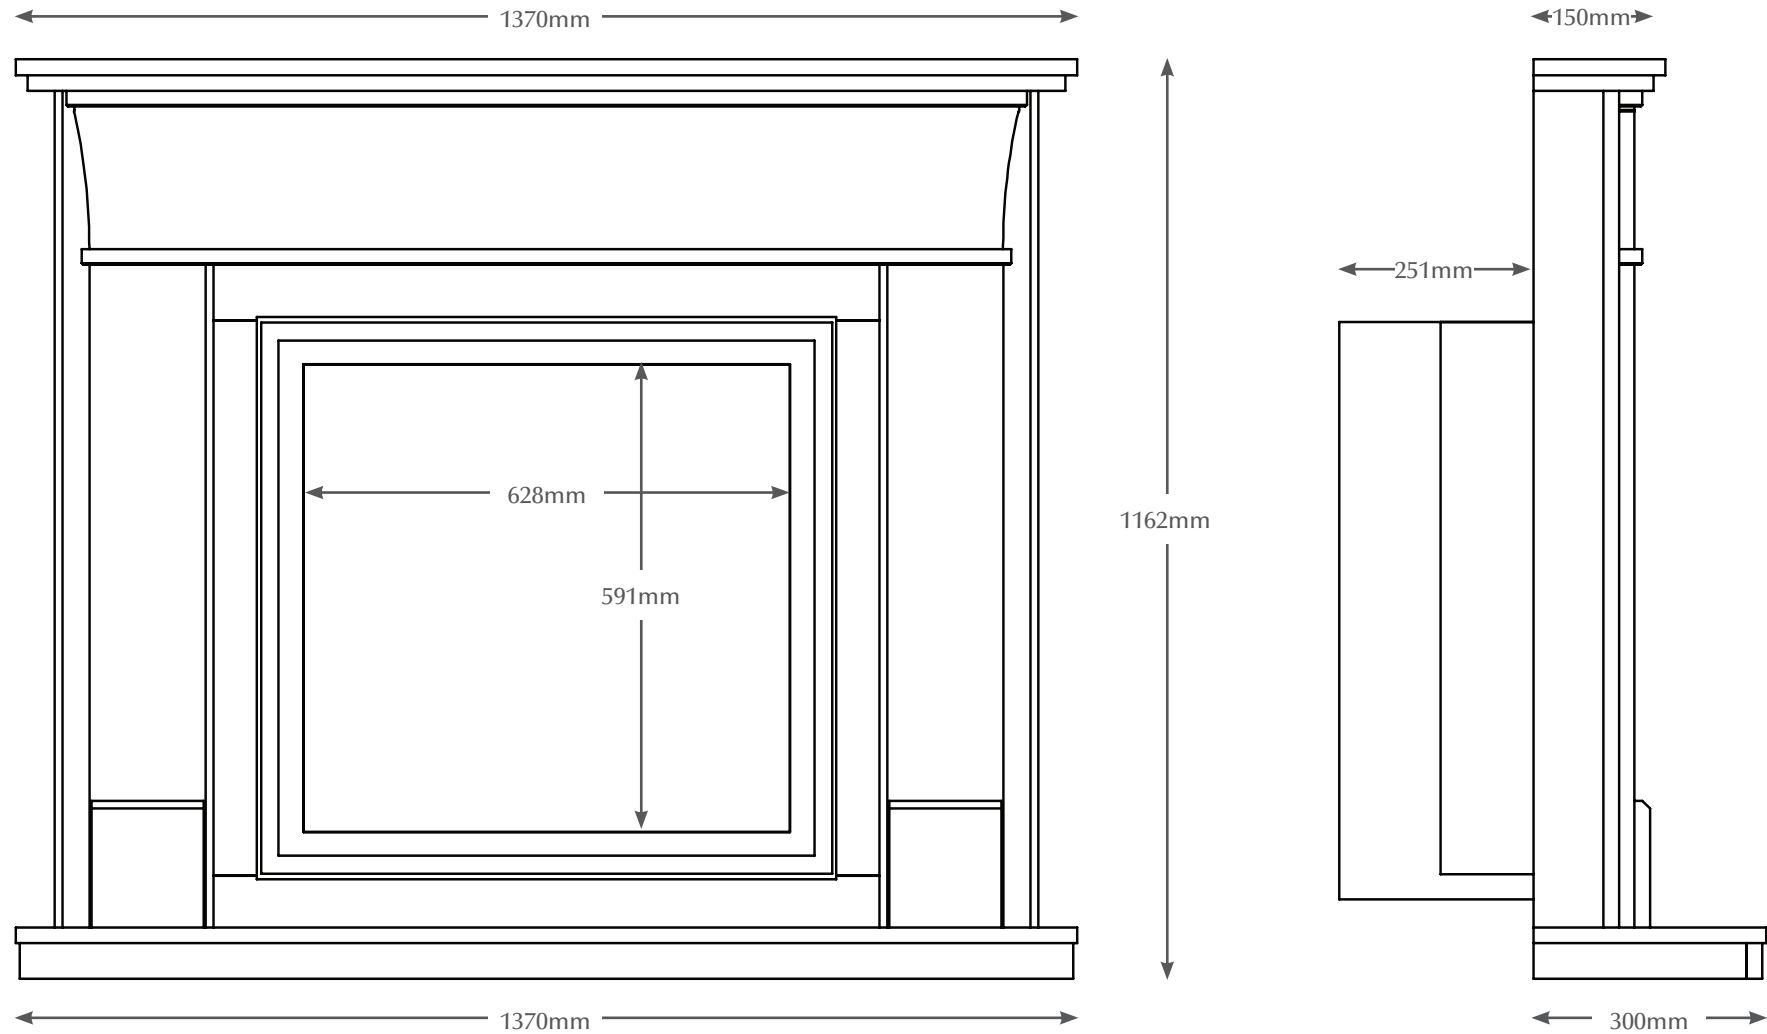

54" ERDINGTON 750P

TECHNICAL - LINE DRAWING

ELGIN & HALL[®]
BRITISH MADE

WWW.BEMODERN.COM/ELGIN-AND-HALL