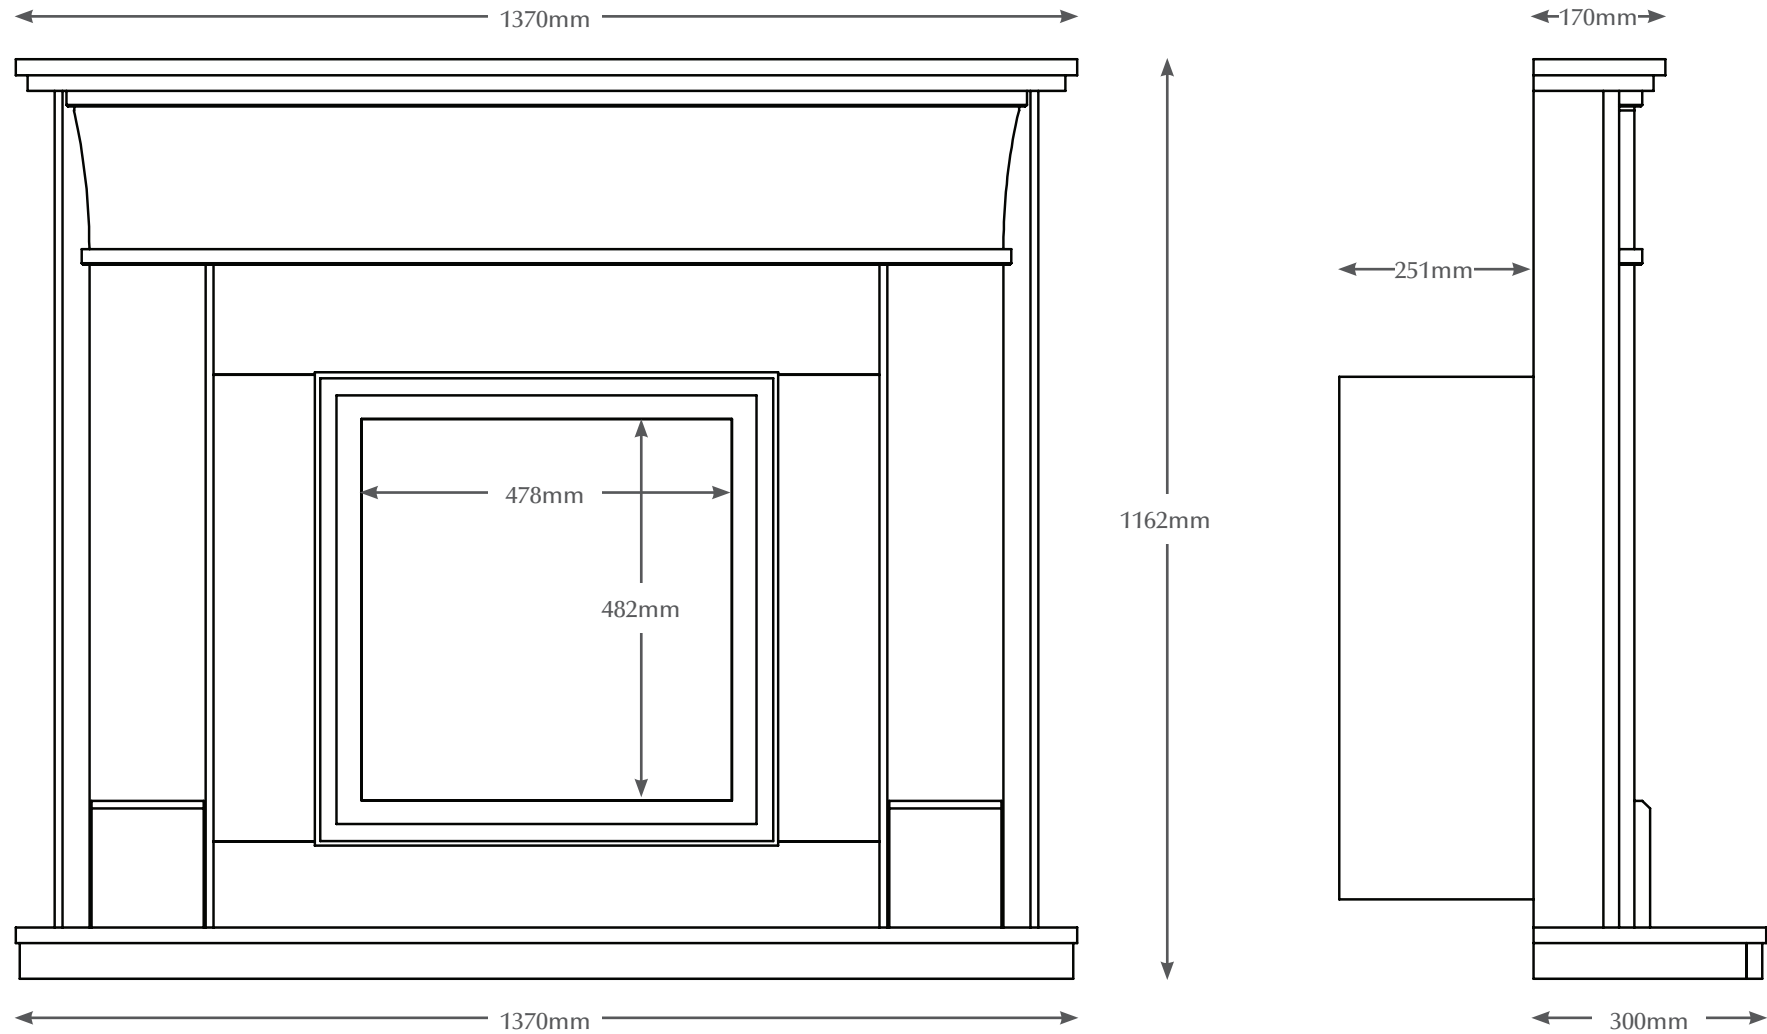

54" ERDINGTON 600P

TECHNICAL - LINE DRAWING

ELGIN & HALL[®]
BRITISH MADE

WWW.BEMODERN.COM/ELGIN-AND-HALL