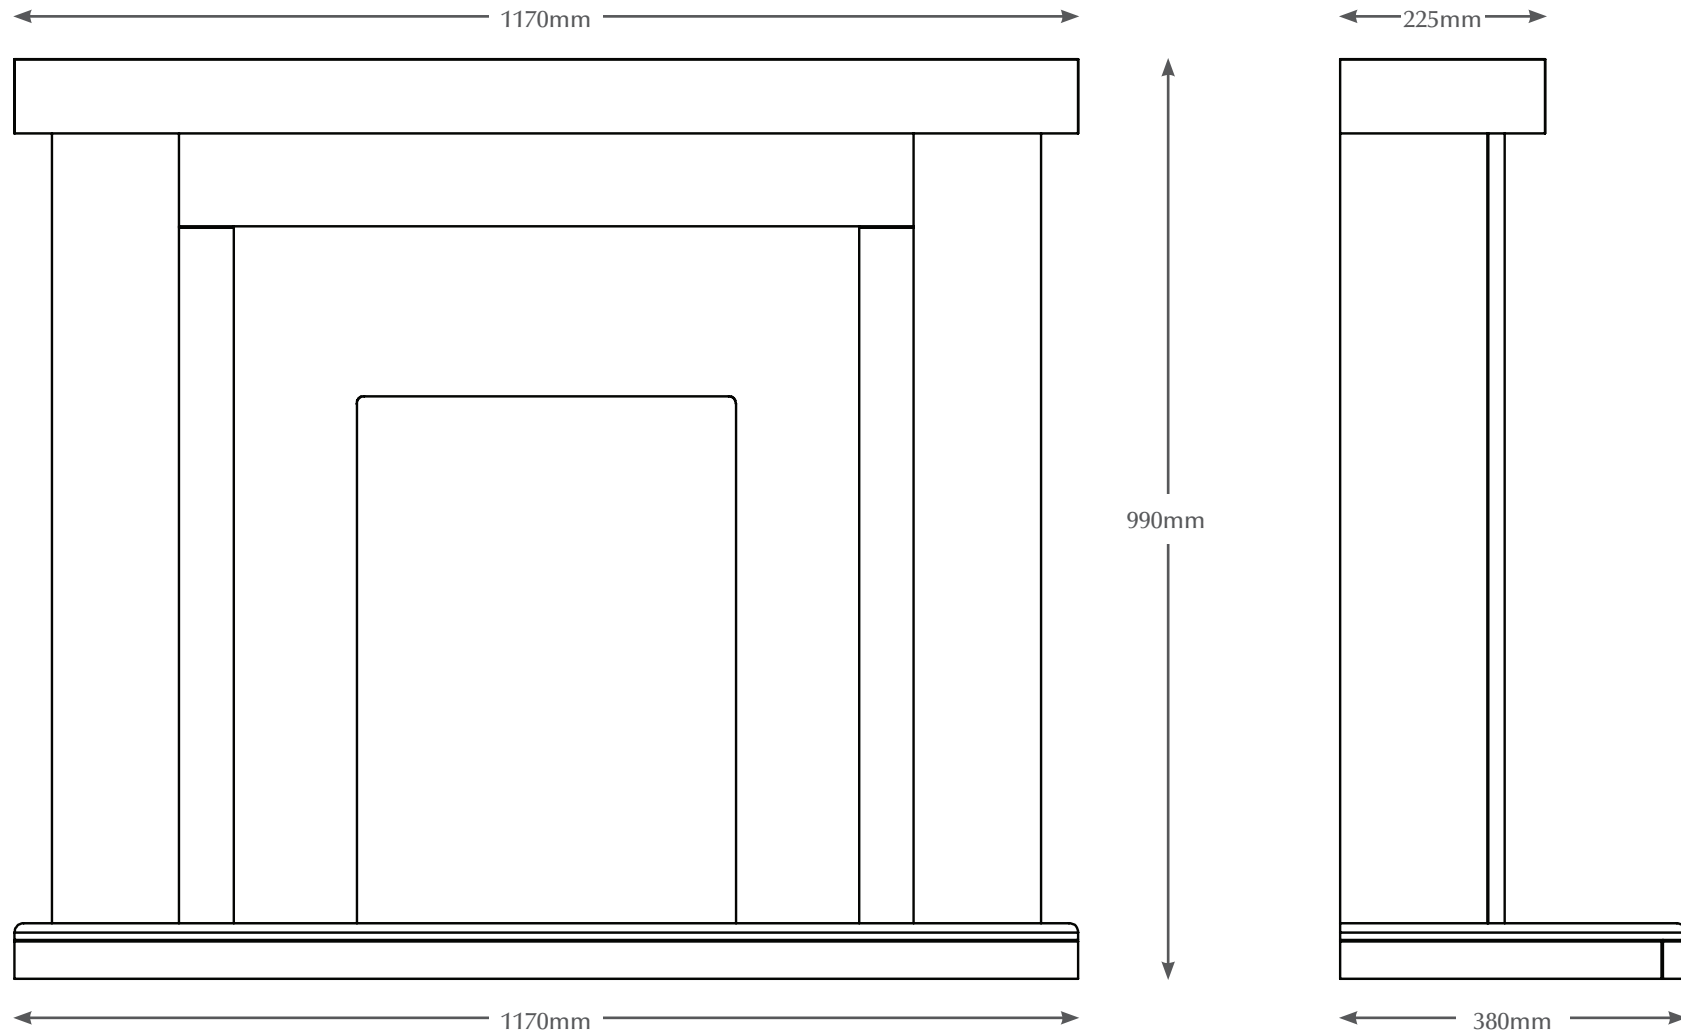

46" CHARLESTOWN

TECHNICAL - LINE DRAWING

ELGIN & HALL[®]
BRITISH MADE

WWW.BEMODERN.COM/ELGIN-AND-HALL