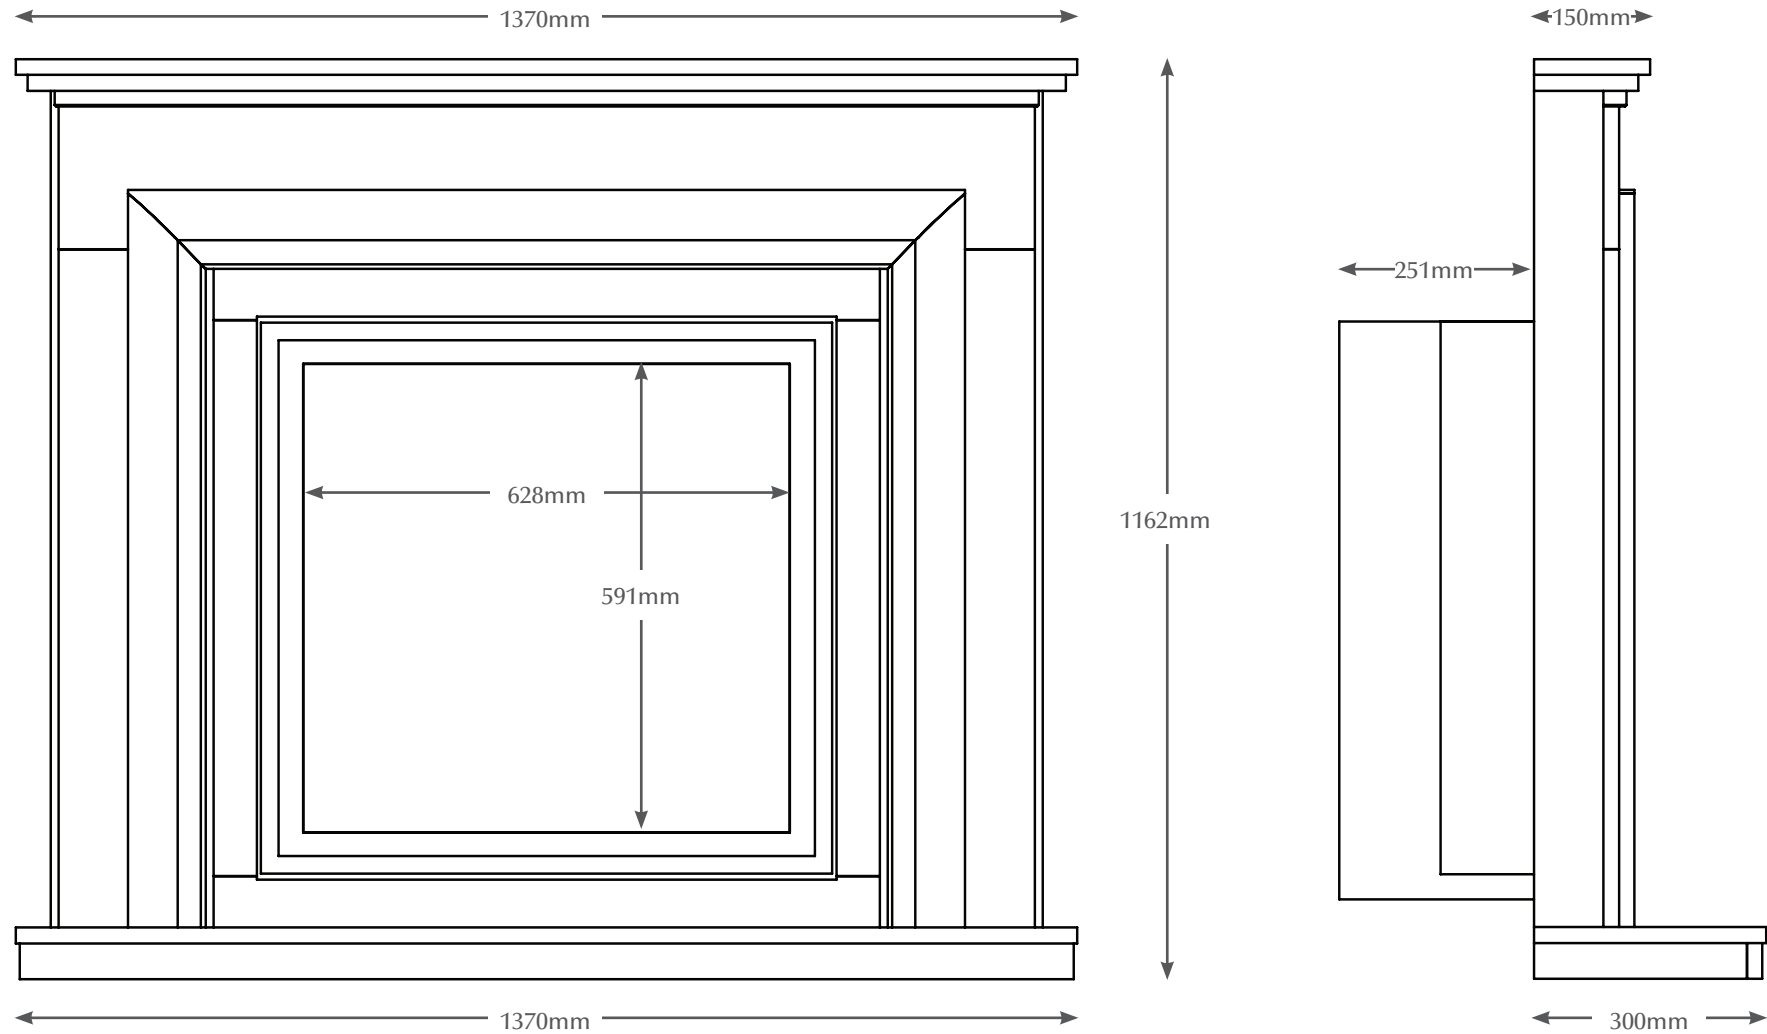

54" ALFORD 750P

TECHNICAL - LINE DRAWING

ELGIN & HALL
BRITISH MADE

WWW.BEMODERN.COM/ELGIN-AND-HALL