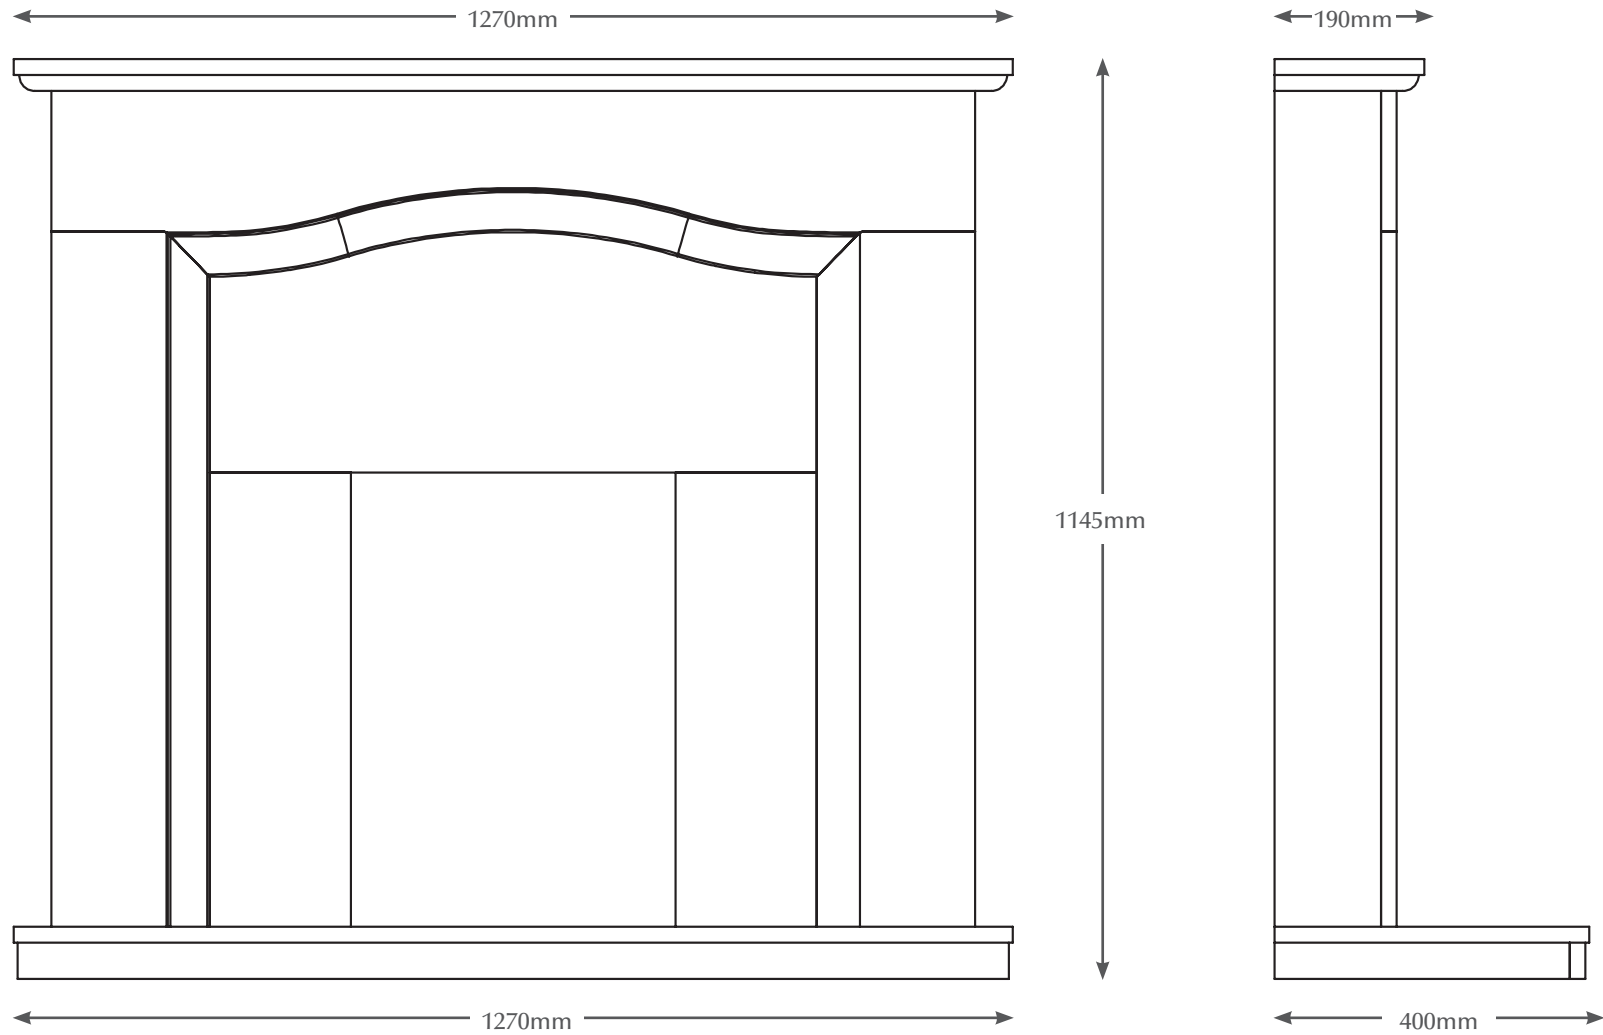

50" SOPHIA

TECHNICAL - LINE DRAWING

ELGIN & HALL[®]
BRITISH MADE

WWW.BEMODERN.COM/ELGIN-AND-HALL