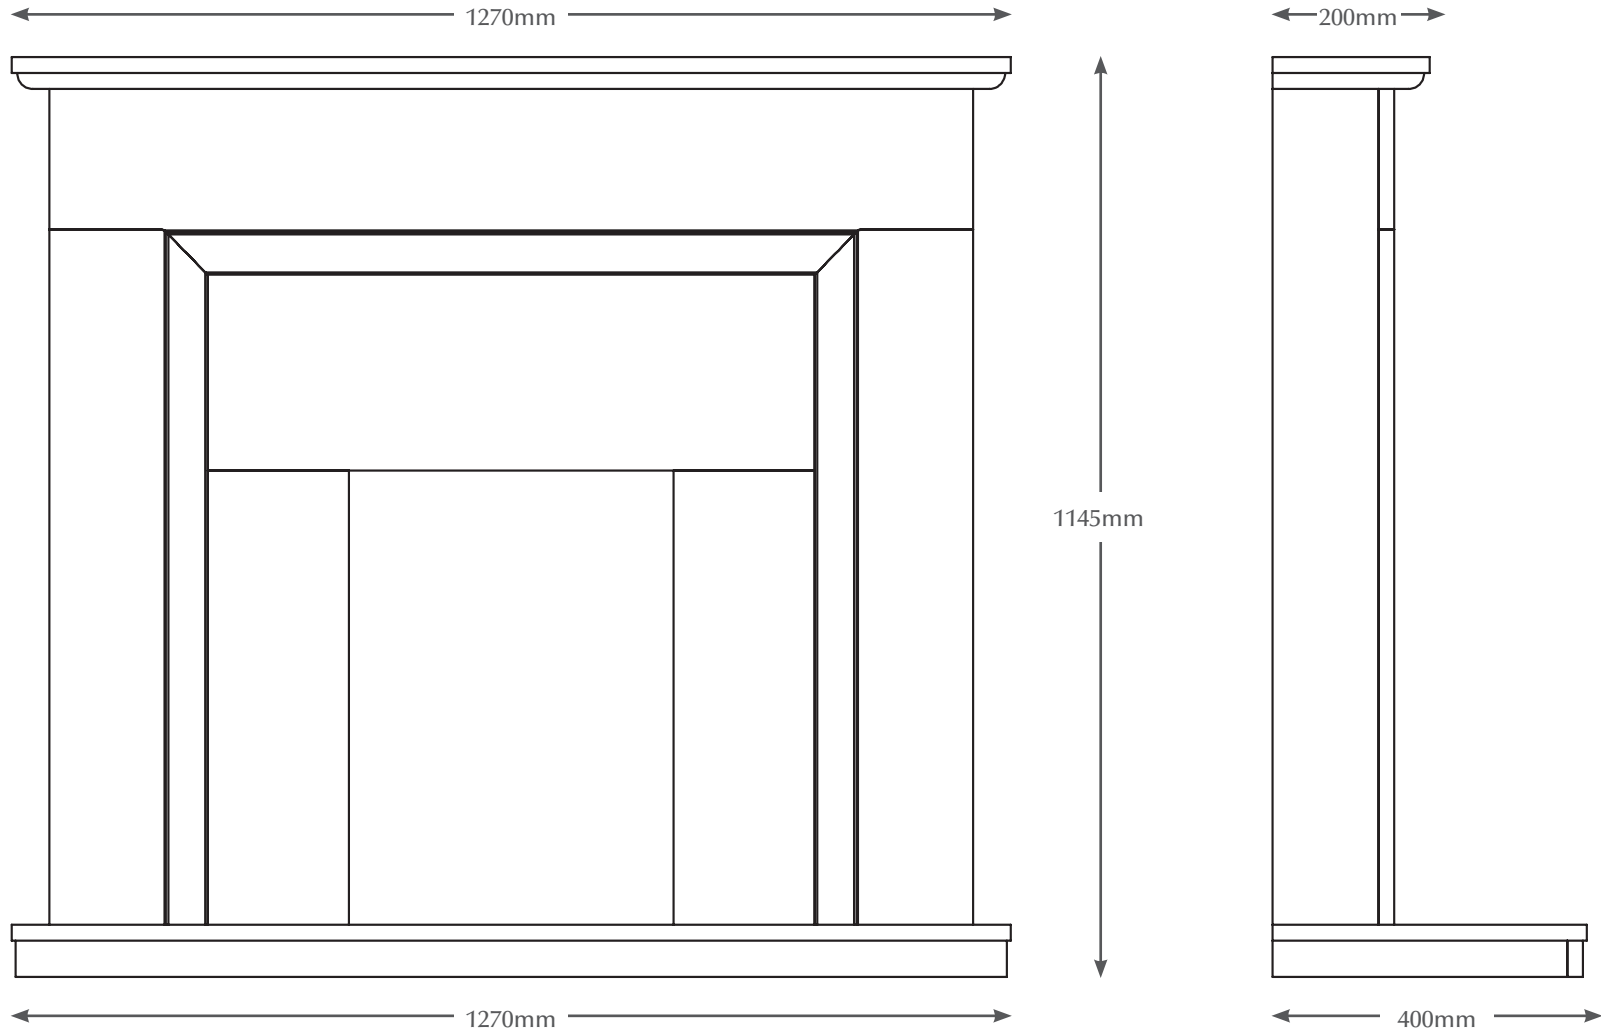

50" ROESIA

TECHNICAL - LINE DRAWING

ELGIN & HALL[®]
BRITISH MADE

WWW.BEMODERN.COM/ELGIN-AND-HALL