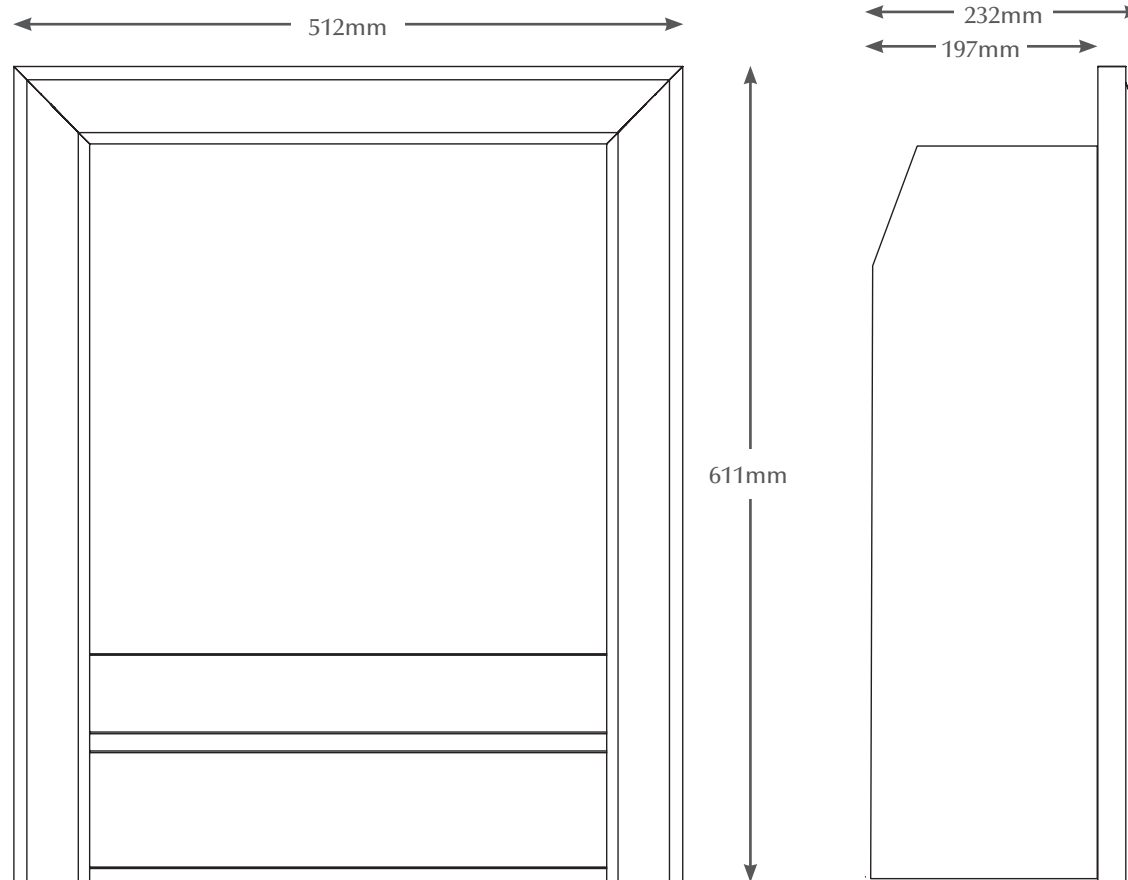

16" CALLEOS GAS

TECHNICAL - LINE DRAWING

ELGIN & HALL[®]
BRITISH MADE

WWW.BEMODERN.COM/ELGIN-AND-HALL