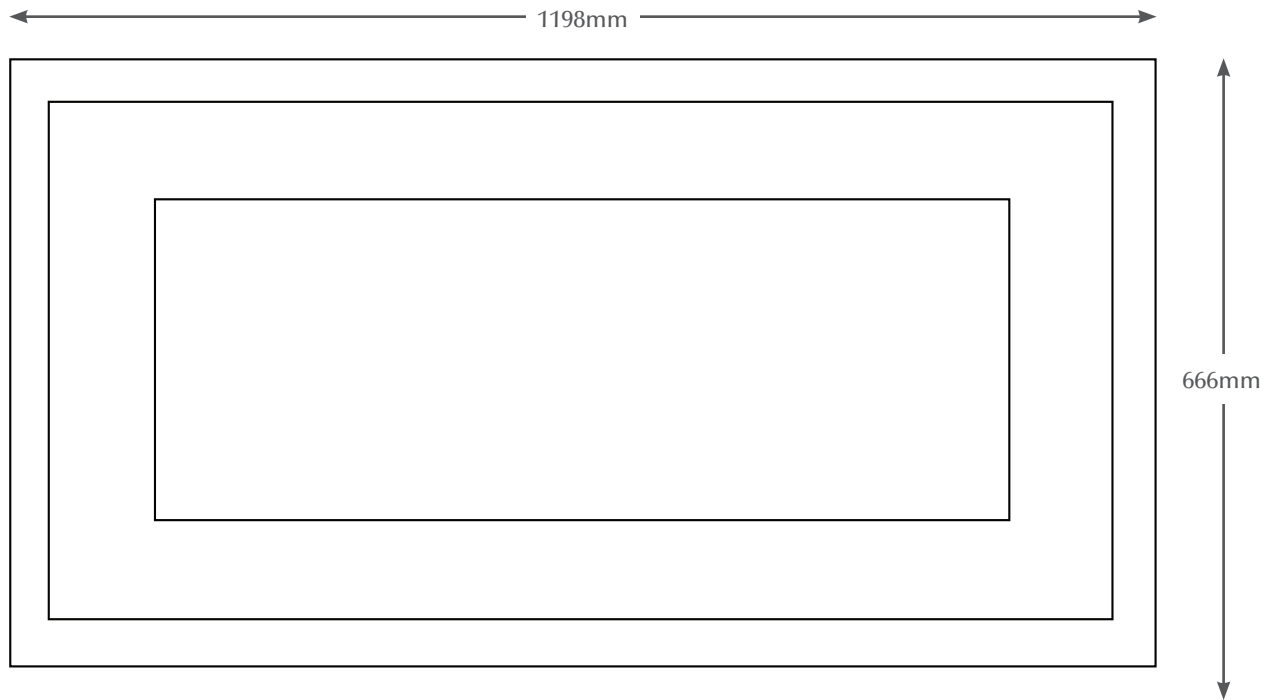

ELSIE 950BF

TECHNICAL - LINE DRAWING

ELGIN & HALL[®]
BRITISH MADE

WWW.BEMODERN.COM/ELGIN-AND-HALL