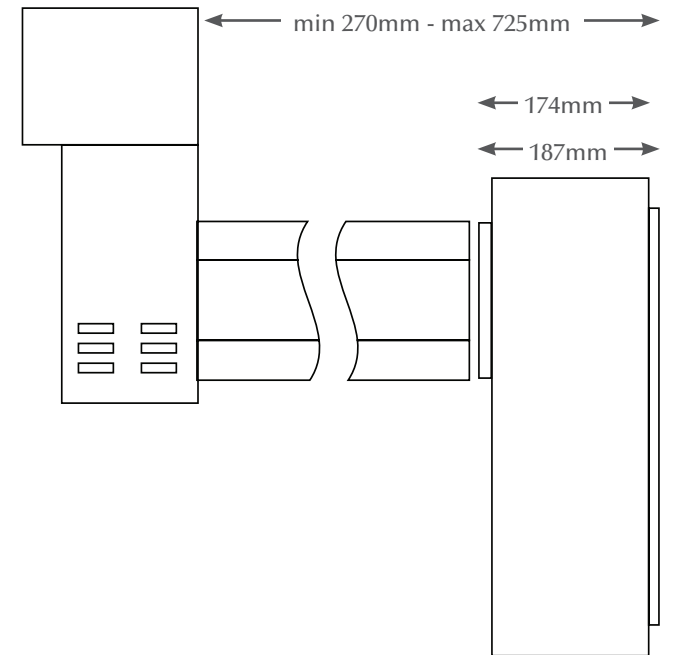

ELSIE 950BF

TECHNICAL - LINE DRAWING

ELGIN & HALL[®]
BRITISH MADE

WWW.BEMODERN.COM/ELGIN-AND-HALL