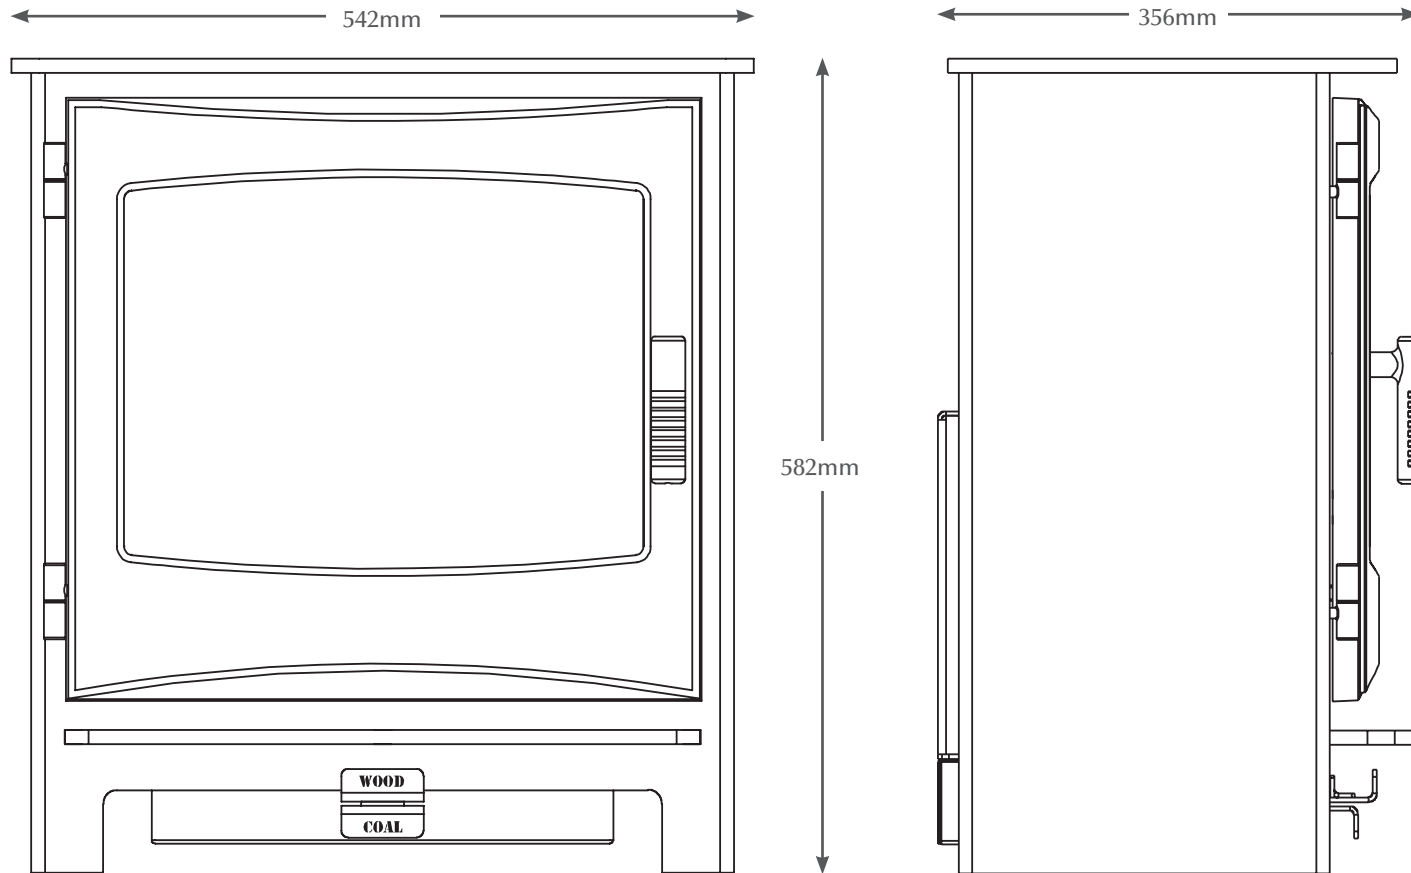

IGNITE 5 WIDESCREEN

TECHNICAL - LINE DRAWING

ELGIN & HALL[®]
BRITISH MADE

WWW.BEMODERN.COM/ELGIN-AND-HALL

IGNITE 5 WIDESCREEN LOG STORE

TECHNICAL - LINE DRAWING

ELGIN & HALL[®]
BRITISH MADE

WWW.BEMODERN.COM/ELGIN-AND-HALL