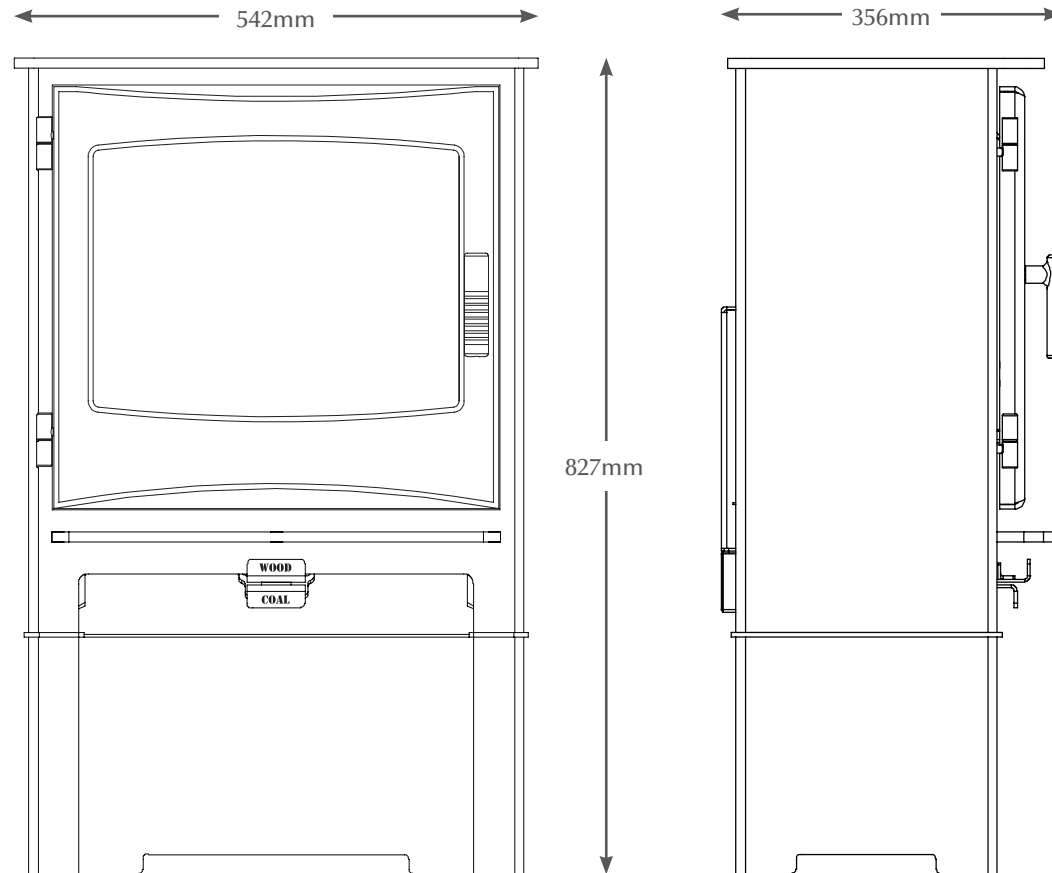

IGNITE 5 WIDESCREEN

TECHNICAL - LINE DRAWING

ELGIN & HALL[®]
BRITISH MADE

WWW.BEMODERN.COM/ELGIN-AND-HALL

IGNITE 5 WIDESCREEN LOG STORE

TECHNICAL - LINE DRAWING

ELGIN & HALL[®]
BRITISH MADE

WWW.BEMODERN.COM/ELGIN-AND-HALL