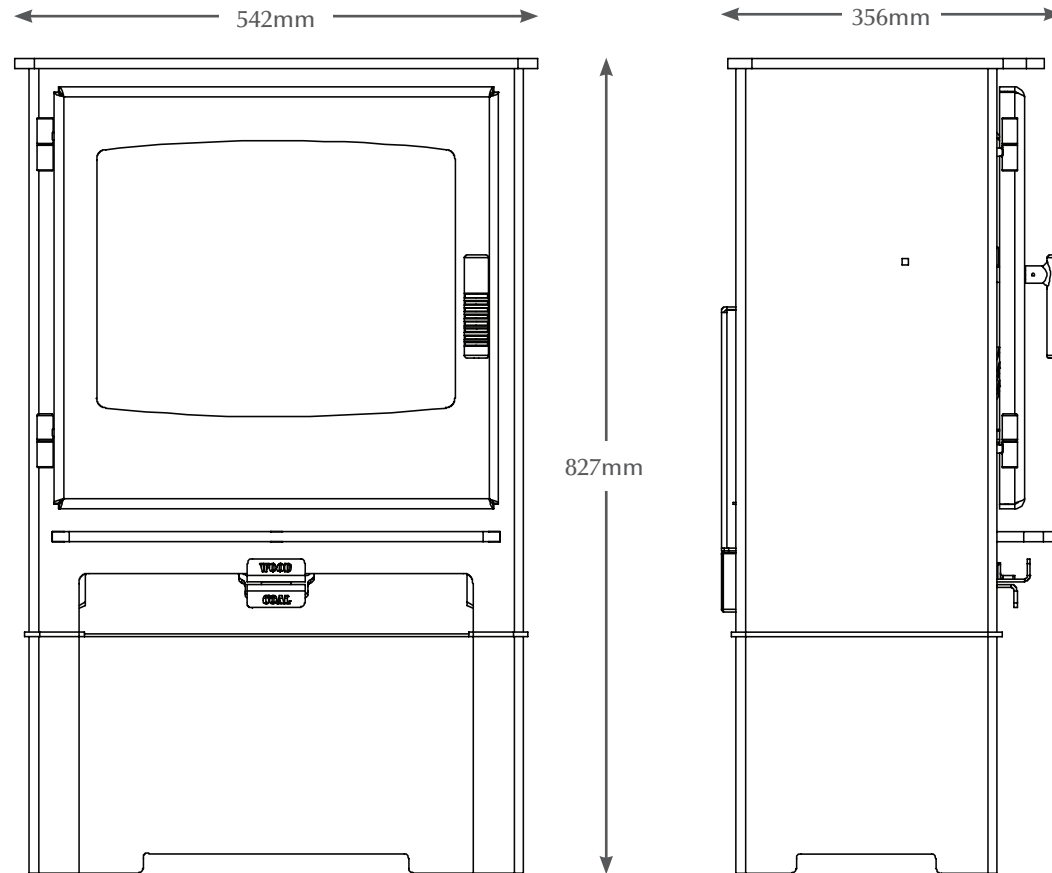

# DESIRE 5 WIDESCREEN

TECHNICAL - LINE DRAWING

ELGIN & HALL<sup>®</sup>  
BRITISH MADE

[WWW.BEMODERN.COM/ELGIN-AND-HALL](http://WWW.BEMODERN.COM/ELGIN-AND-HALL)

# DESIRE 5 WIDESCREEN LOG STORE

TECHNICAL - LINE DRAWING

ELGIN & HALL<sup>®</sup>  
BRITISH MADE

[WWW.BEMODERN.COM/ELGIN-AND-HALL](http://WWW.BEMODERN.COM/ELGIN-AND-HALL)