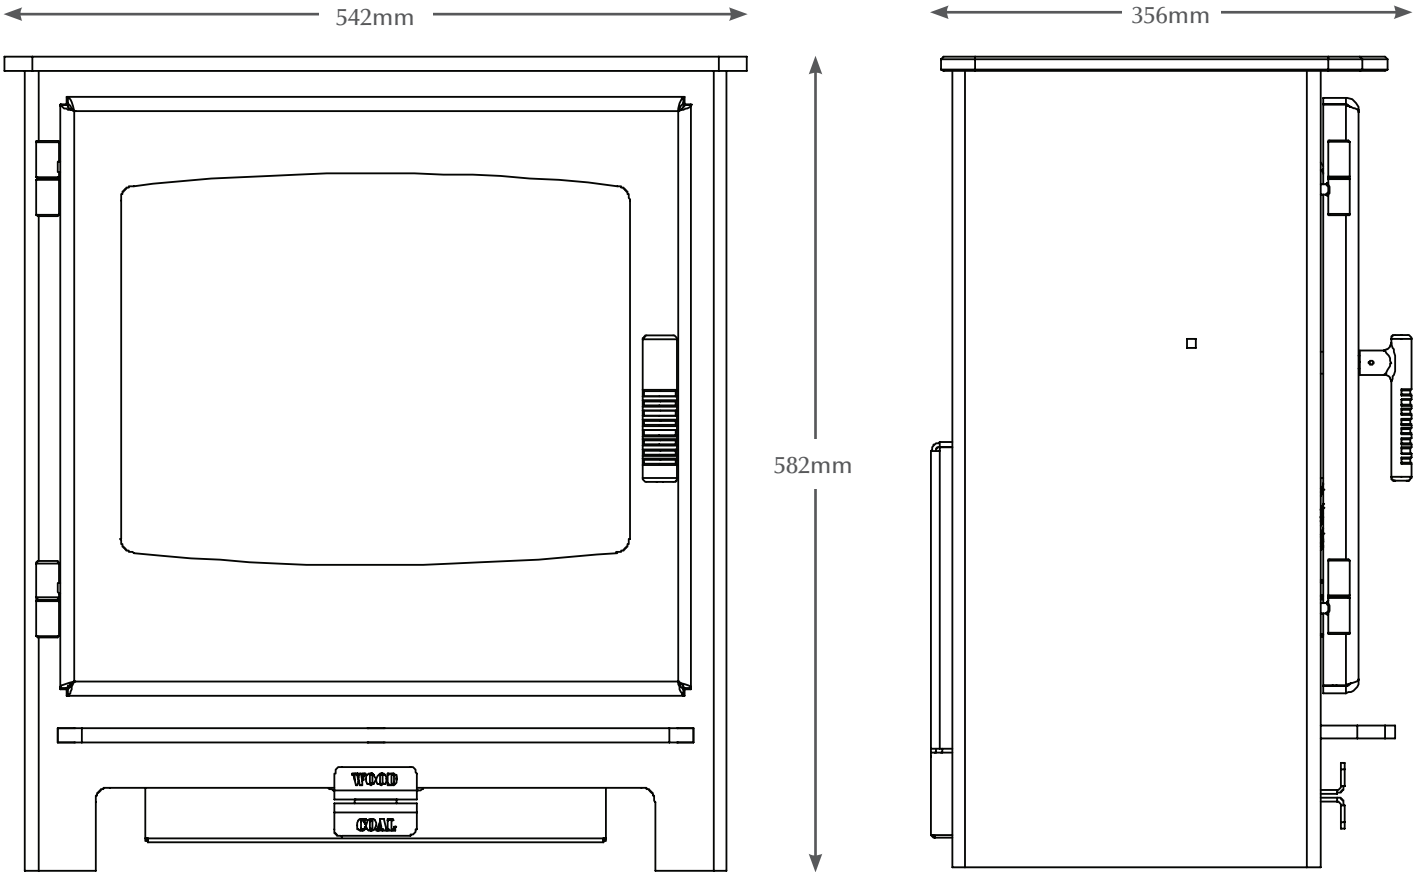

# DESIRE 5 WIDESCREEN

TECHNICAL - LINE DRAWING

ELGIN & HALL<sup>®</sup>  
BRITISH MADE

[WWW.BEMODERN.COM/ELGIN-AND-HALL](http://WWW.BEMODERN.COM/ELGIN-AND-HALL)

# DESIRE 5 WIDESCREEN LOG STORE

TECHNICAL - LINE DRAWING

ELGIN & HALL<sup>®</sup>  
BRITISH MADE

[WWW.BEMODERN.COM/ELGIN-AND-HALL](http://WWW.BEMODERN.COM/ELGIN-AND-HALL)