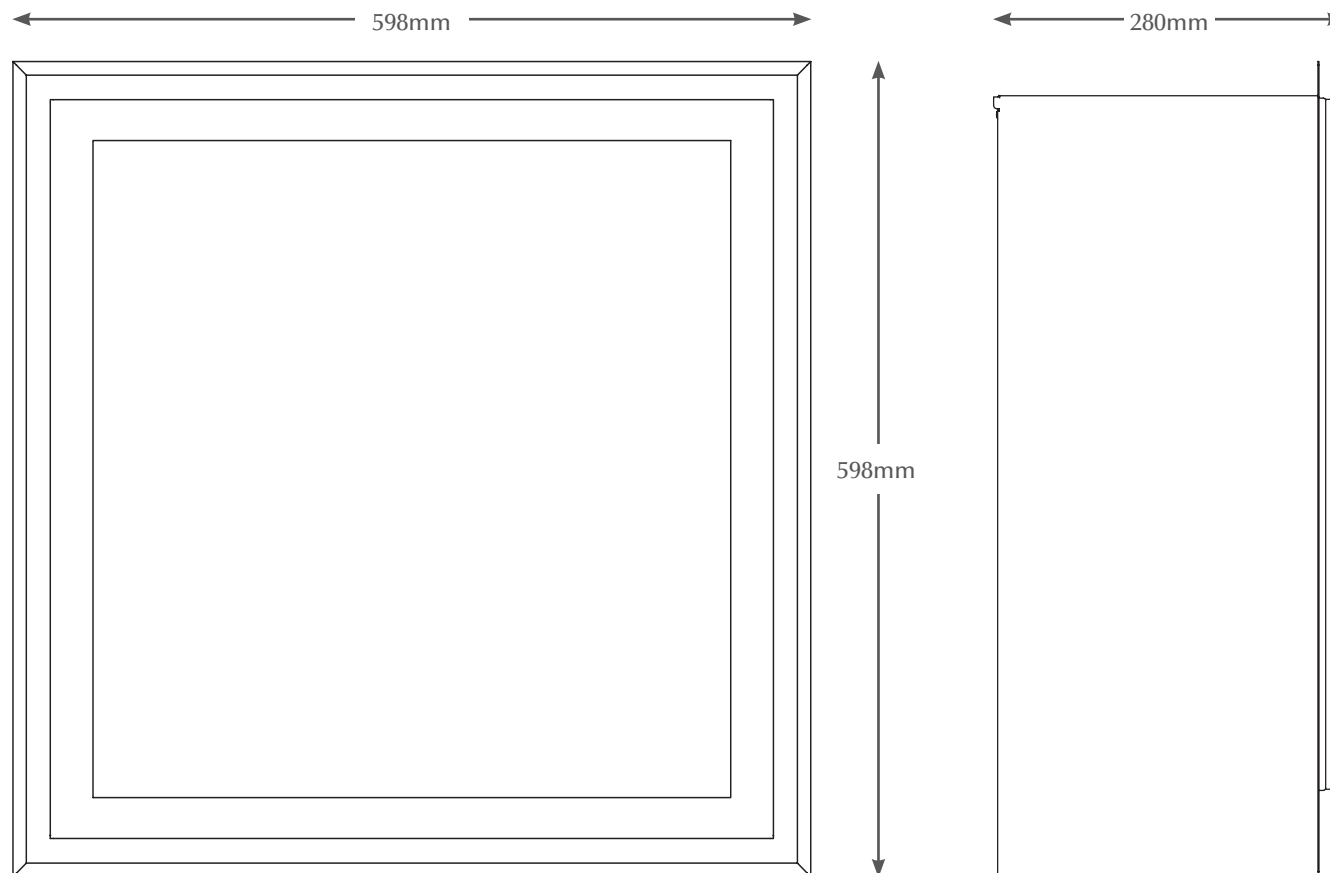

CALLEOS 600CF - SLIM TRIM

TECHNICAL - LINE DRAWING

ELGIN & HALL[®]
BRITISH MADE

WWW.BEMODERN.COM/ELGIN-AND-HALL

CALLEOS 600CF - WIDE TRIM

TECHNICAL - LINE DRAWING

ELGIN & HALL[®]
BRITISH MADE

WWW.BEMODERN.COM/ELGIN-AND-HALL