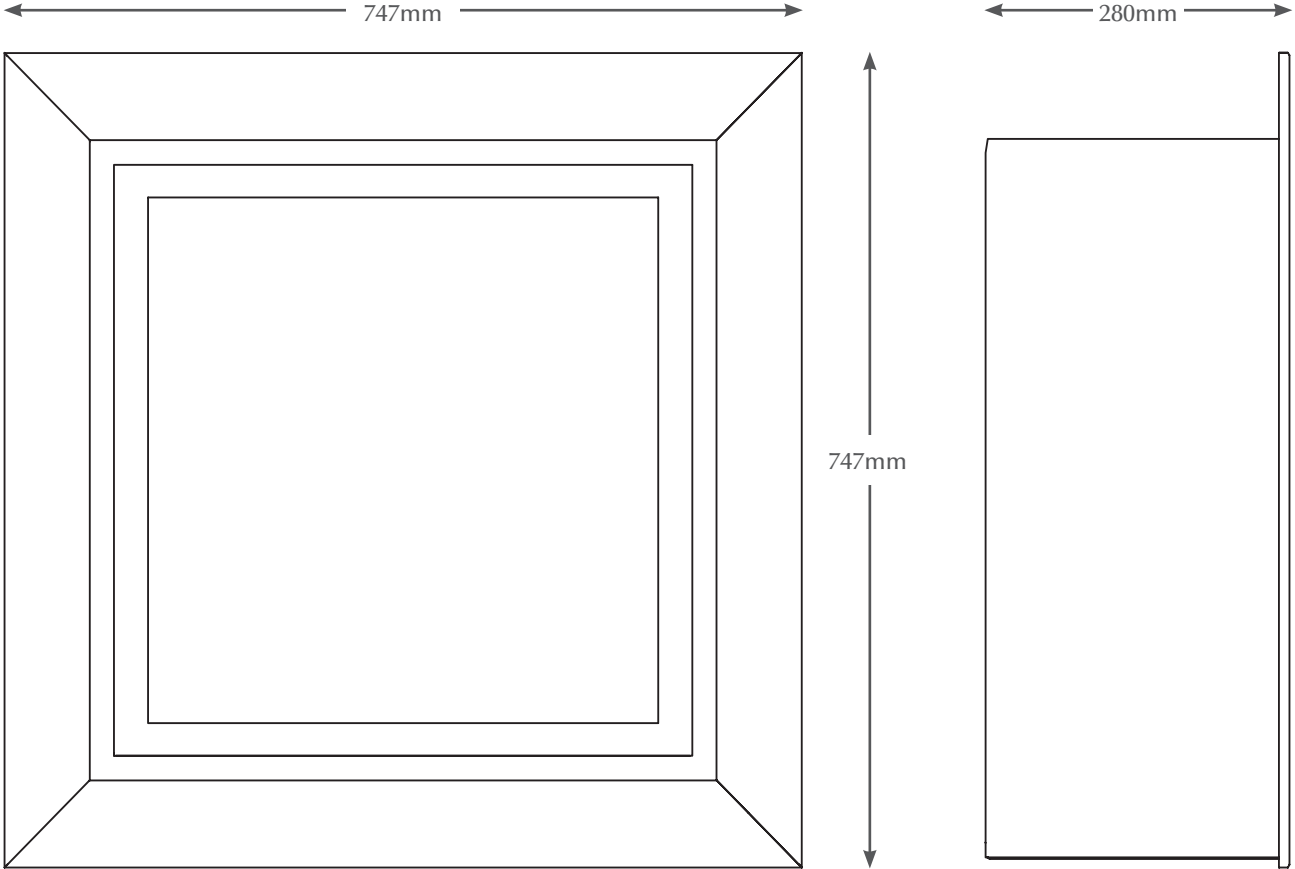

CALLEOS 600CF - SLIM TRIM

TECHNICAL - LINE DRAWING

ELGIN & HALL[®]
BRITISH MADE

WWW.BEMODERN.COM/ELGIN-AND-HALL

CALLEOS 600CF - WIDE TRIM

TECHNICAL - LINE DRAWING

ELGIN & HALL[®]
BRITISH MADE

WWW.BEMODERN.COM/ELGIN-AND-HALL