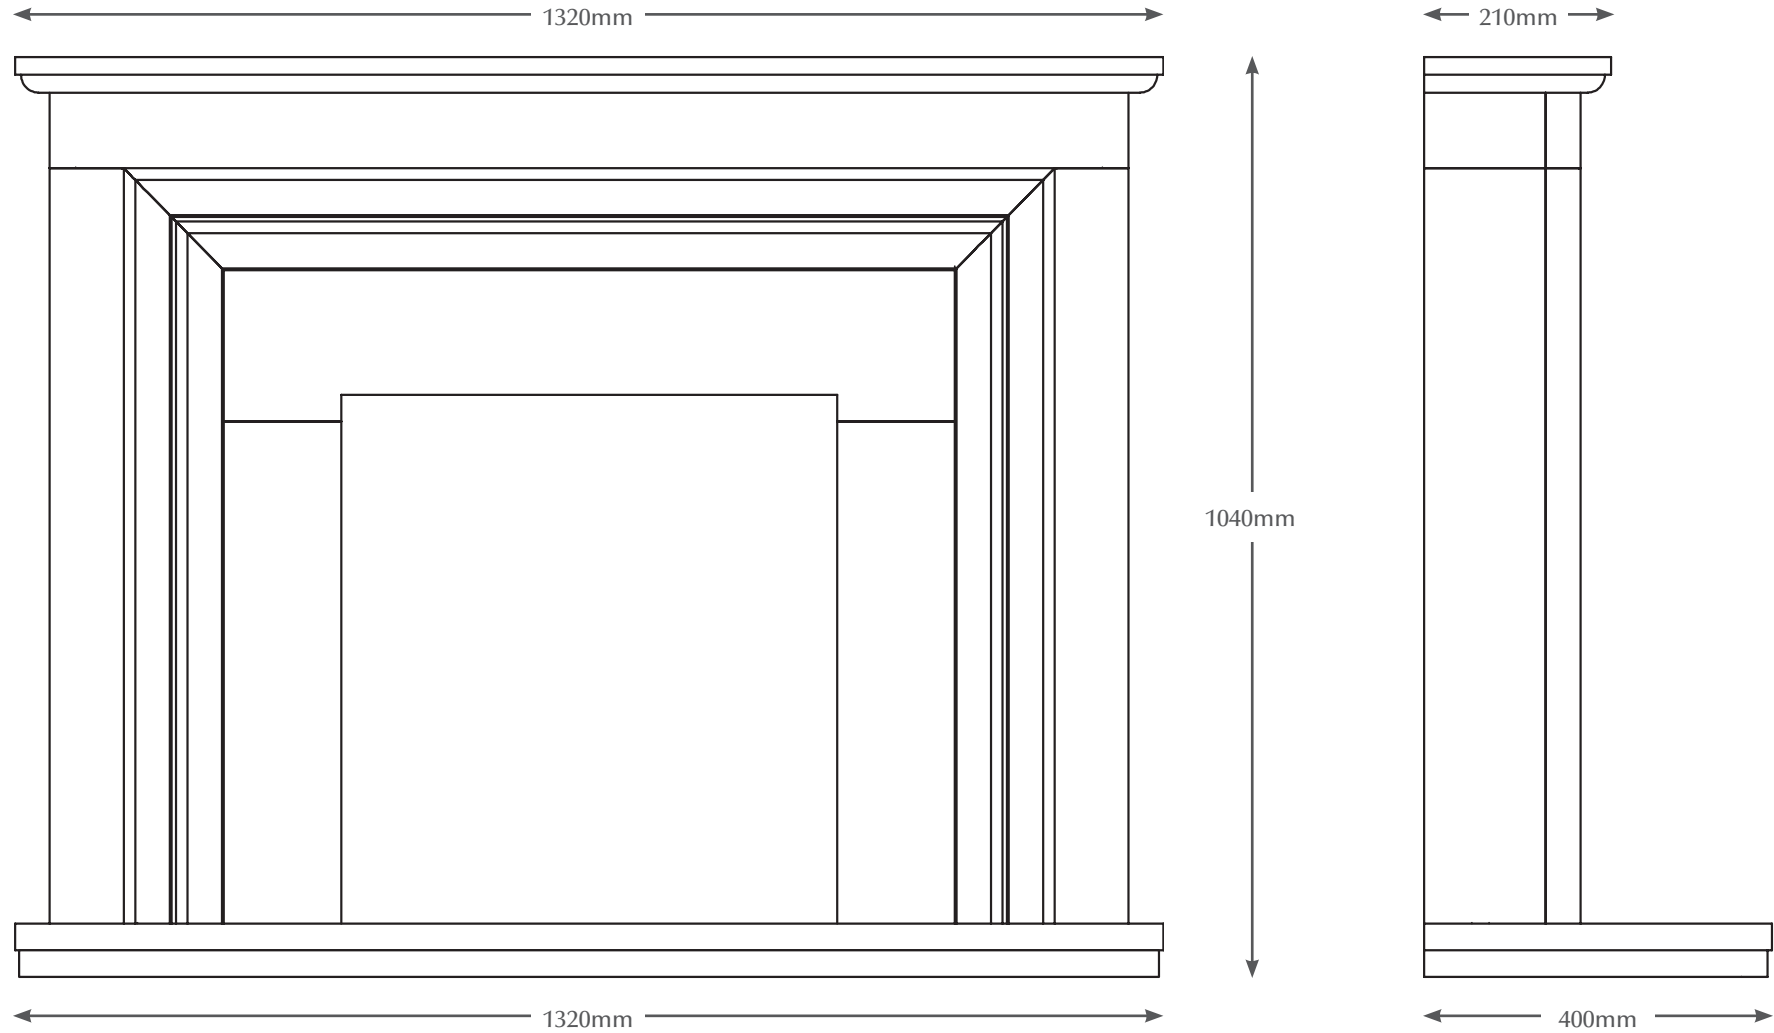

48" VITALIA

TECHNICAL - LINE DRAWING

ELGIN & HALL[®]
BRITISH MADE

WWW.BEMODERN.COM/ELGIN-AND-HALL

52" VITALIA

TECHNICAL - LINE DRAWING

ELGIN & HALL[®]
BRITISH MADE

WWW.BEMODERN.COM/ELGIN-AND-HALL