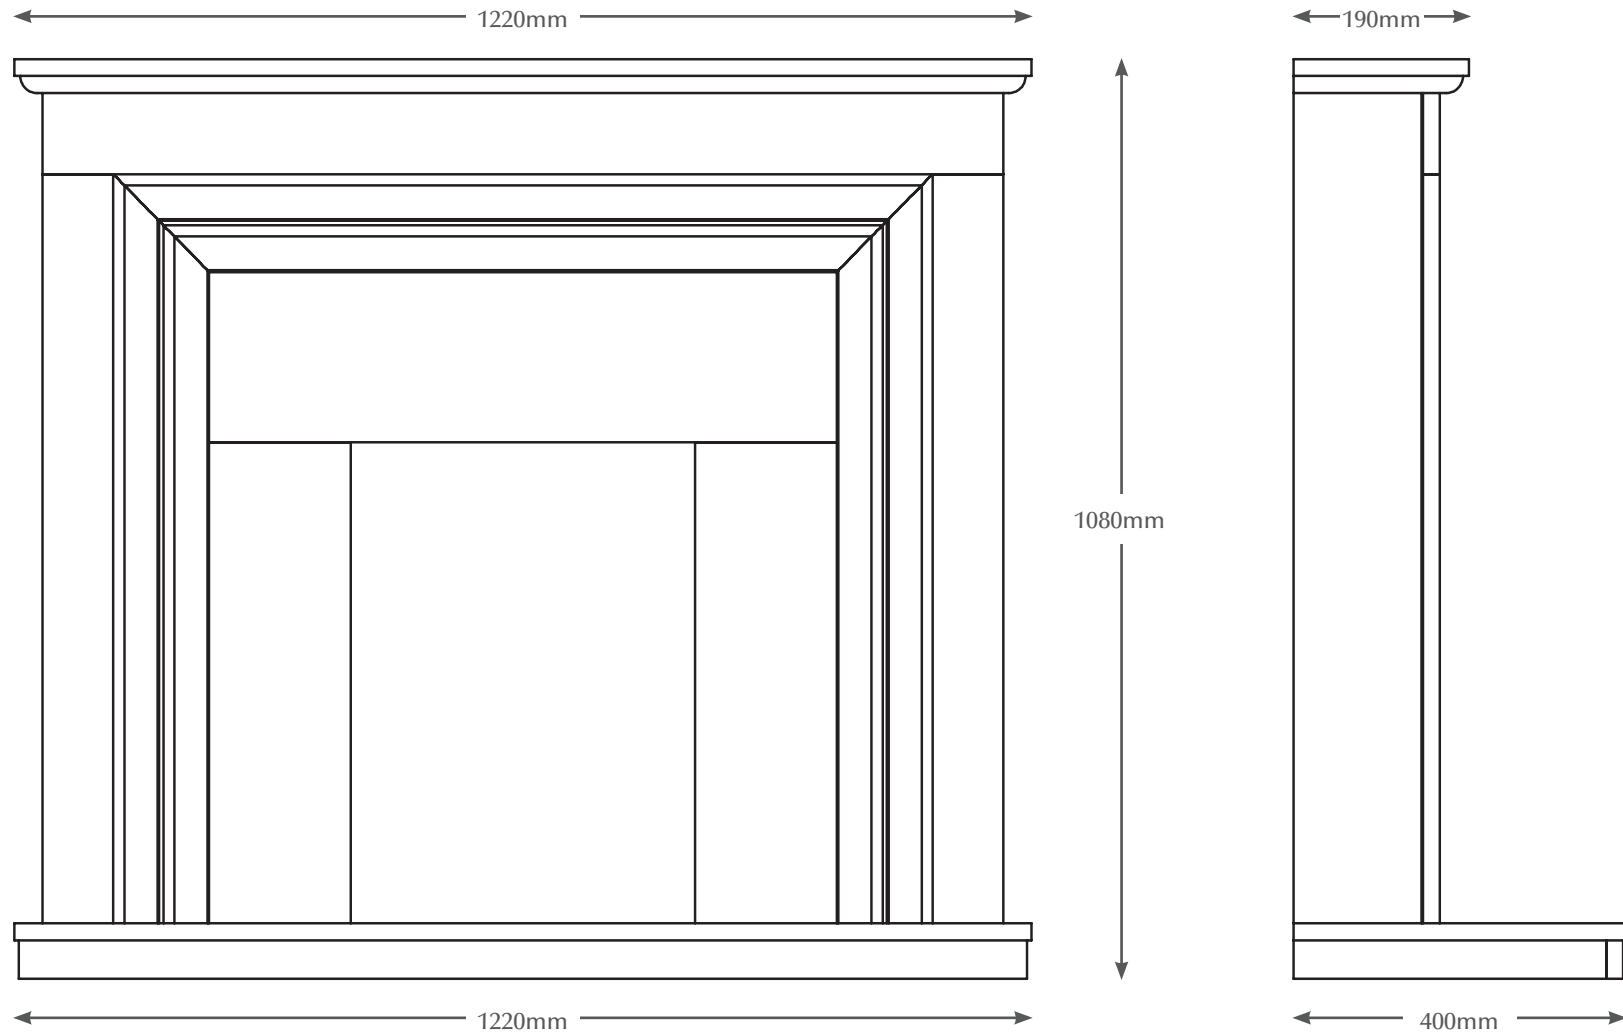

48" VITALIA

TECHNICAL - LINE DRAWING

ELGIN & HALL[®]
BRITISH MADE

WWW.BEMODERN.COM/ELGIN-AND-HALL

52" VITALIA

TECHNICAL - LINE DRAWING

ELGIN & HALL[®]
BRITISH MADE

WWW.BEMODERN.COM/ELGIN-AND-HALL