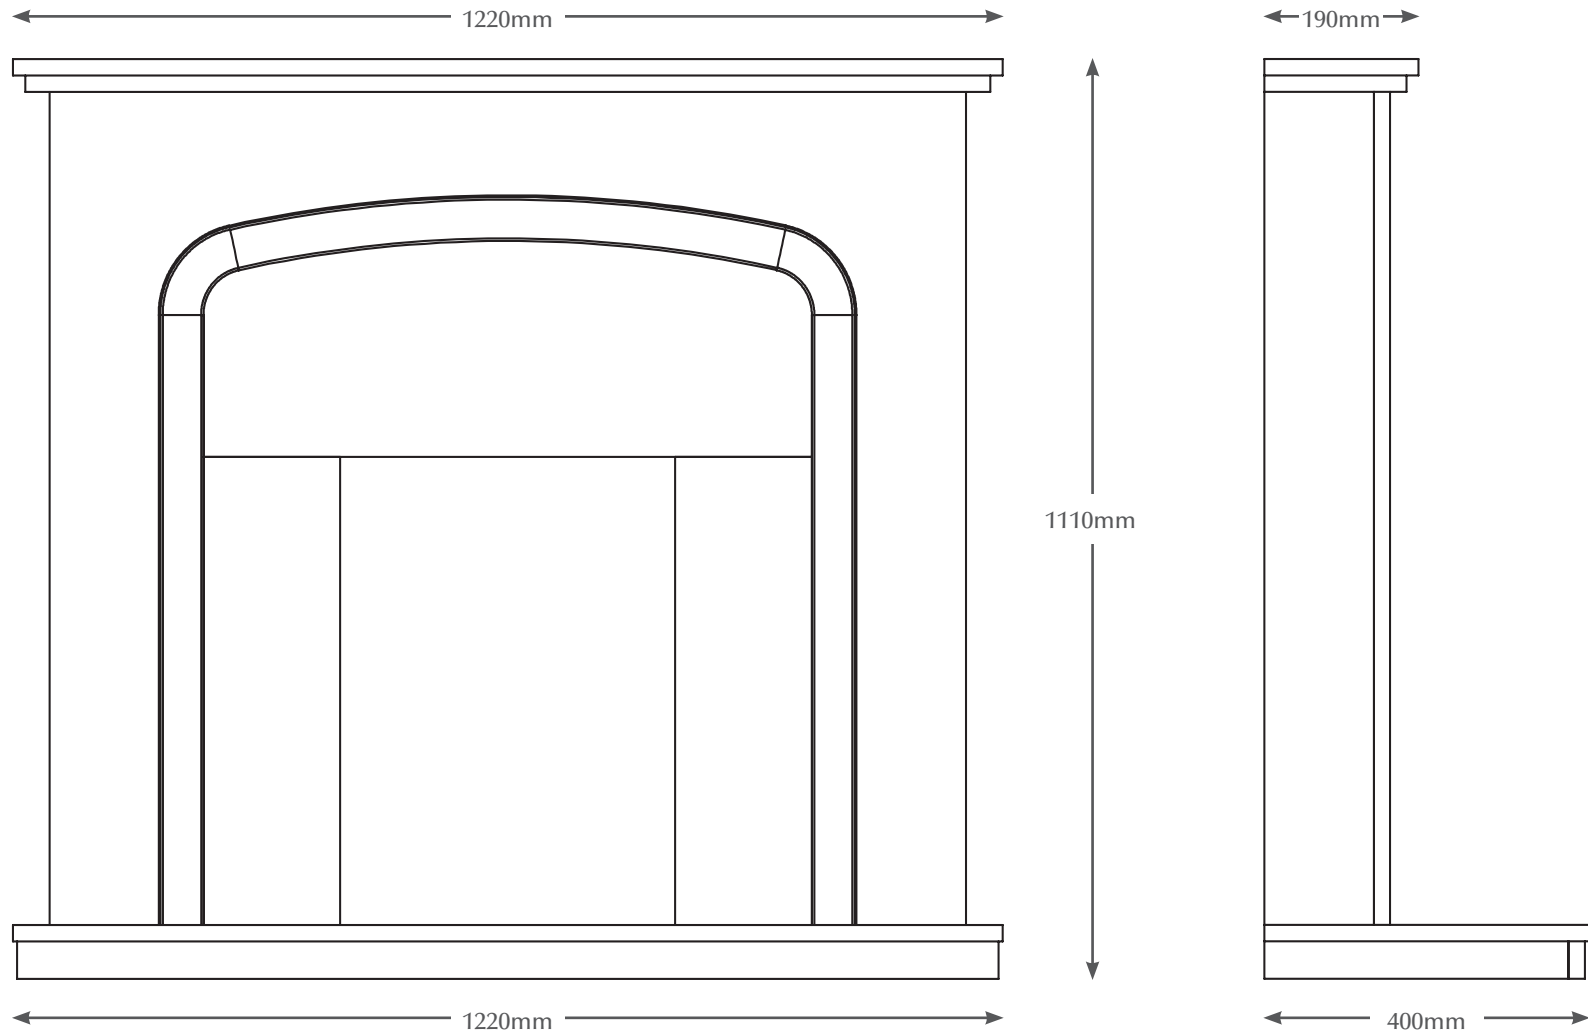

48" VIENA

TECHNICAL - LINE DRAWING

ELGIN & HALL[®]
BRITISH MADE

WWW.BEMODERN.COM/ELGIN-AND-HALL

54" VIENA

TECHNICAL - LINE DRAWING

ELGIN & HALL[®]
BRITISH MADE

WWW.BEMODERN.COM/ELGIN-AND-HALL