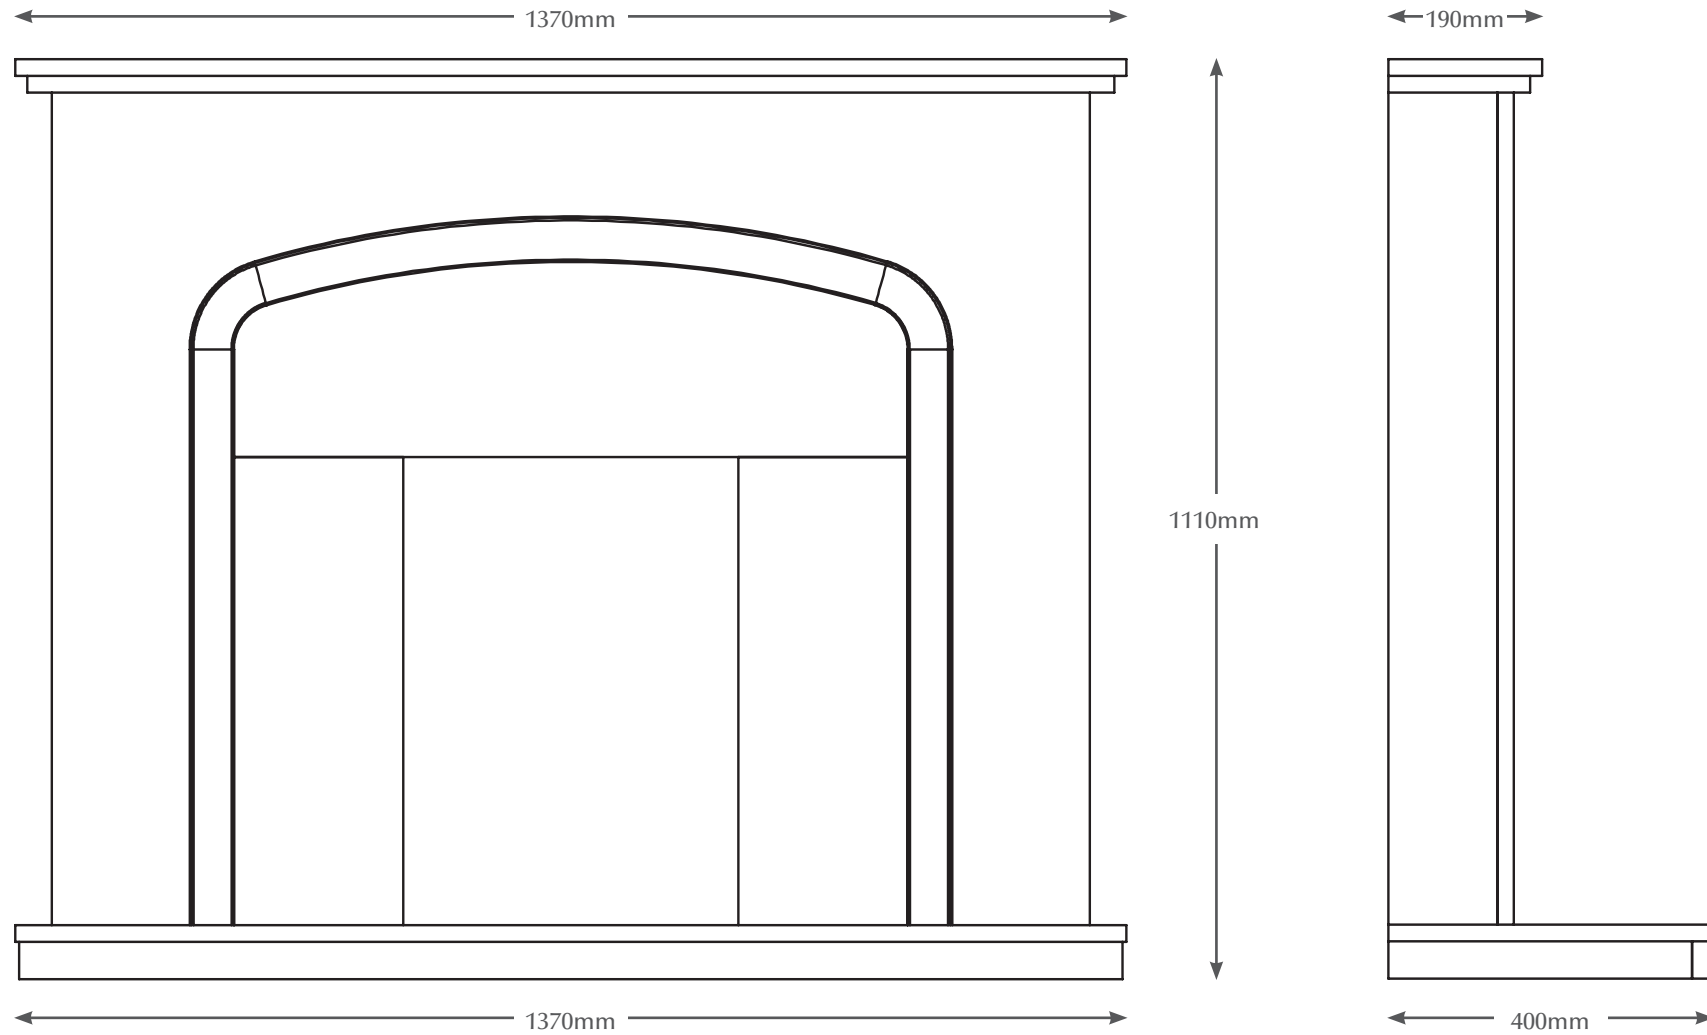

48" VIENA

TECHNICAL - LINE DRAWING

ELGIN & HALL[®]
BRITISH MADE

WWW.BEMODERN.COM/ELGIN-AND-HALL

54" VIENA

TECHNICAL - LINE DRAWING

ELGIN & HALL[®]
BRITISH MADE

WWW.BEMODERN.COM/ELGIN-AND-HALL