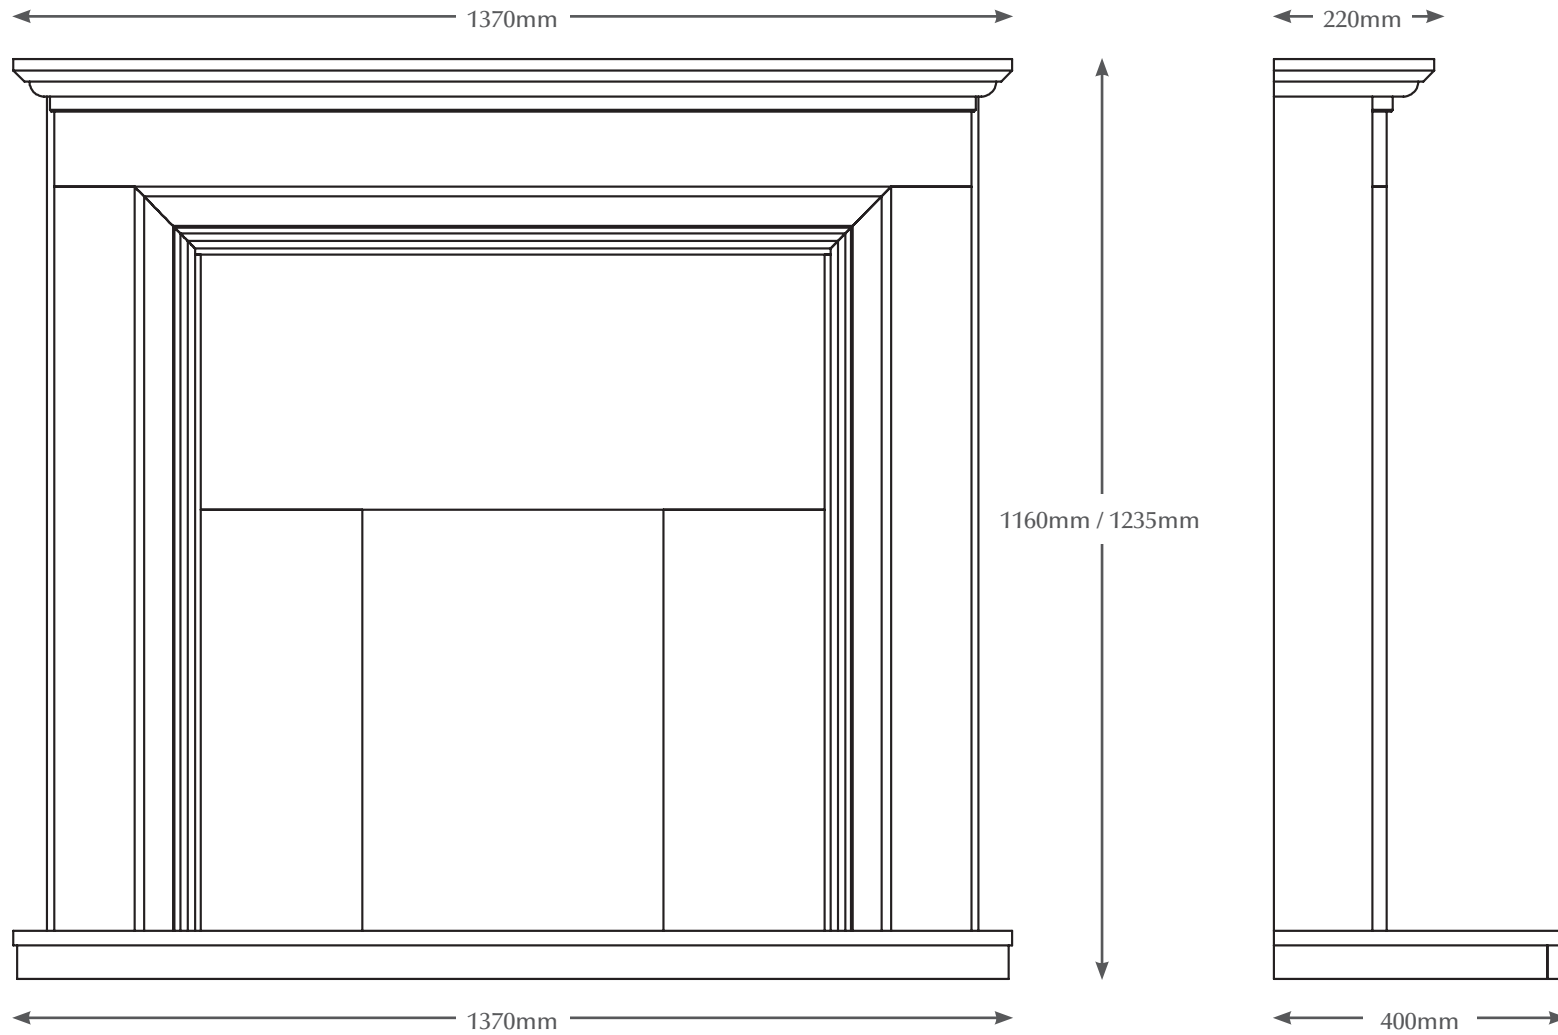

54" ODELLA

TECHNICAL - LINE DRAWING

ELGIN & HALL[®]
BRITISH MADE

WWW.BEMODERN.COM/ELGIN-AND-HALL