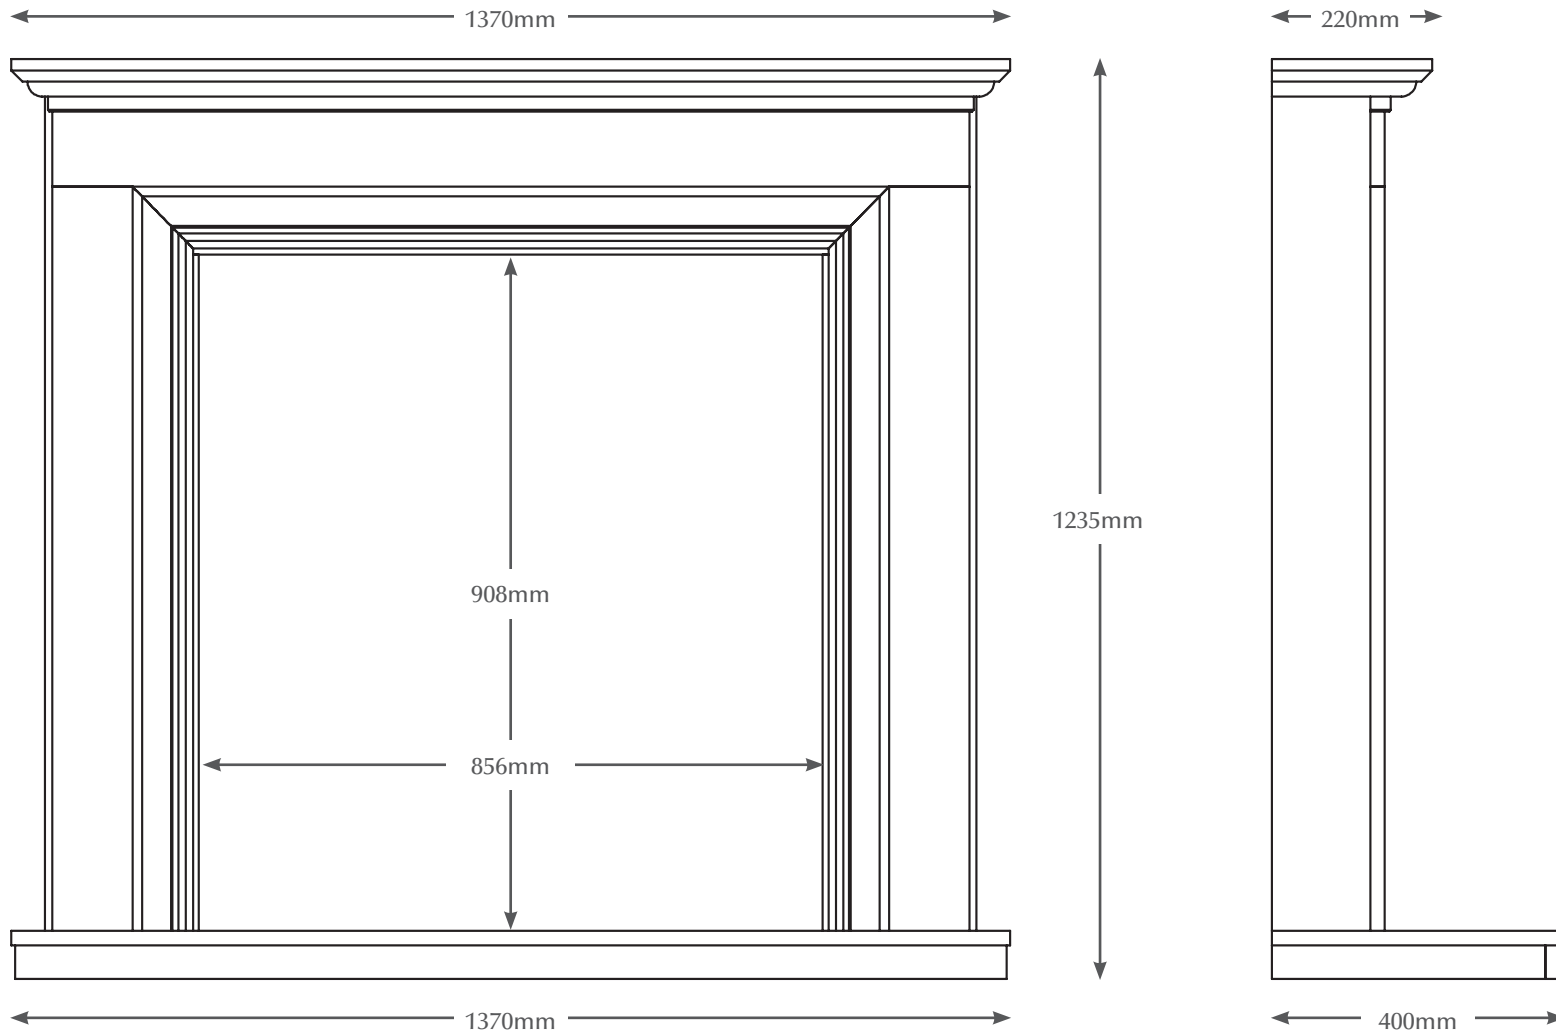

# 54" ODELLA INGLENOOK

TECHNICAL - LINE DRAWING

ELGIN & HALL<sup>®</sup>  
BRITISH MADE

[WWW.BEMODERN.COM/ELGIN-AND-HALL](http://WWW.BEMODERN.COM/ELGIN-AND-HALL)