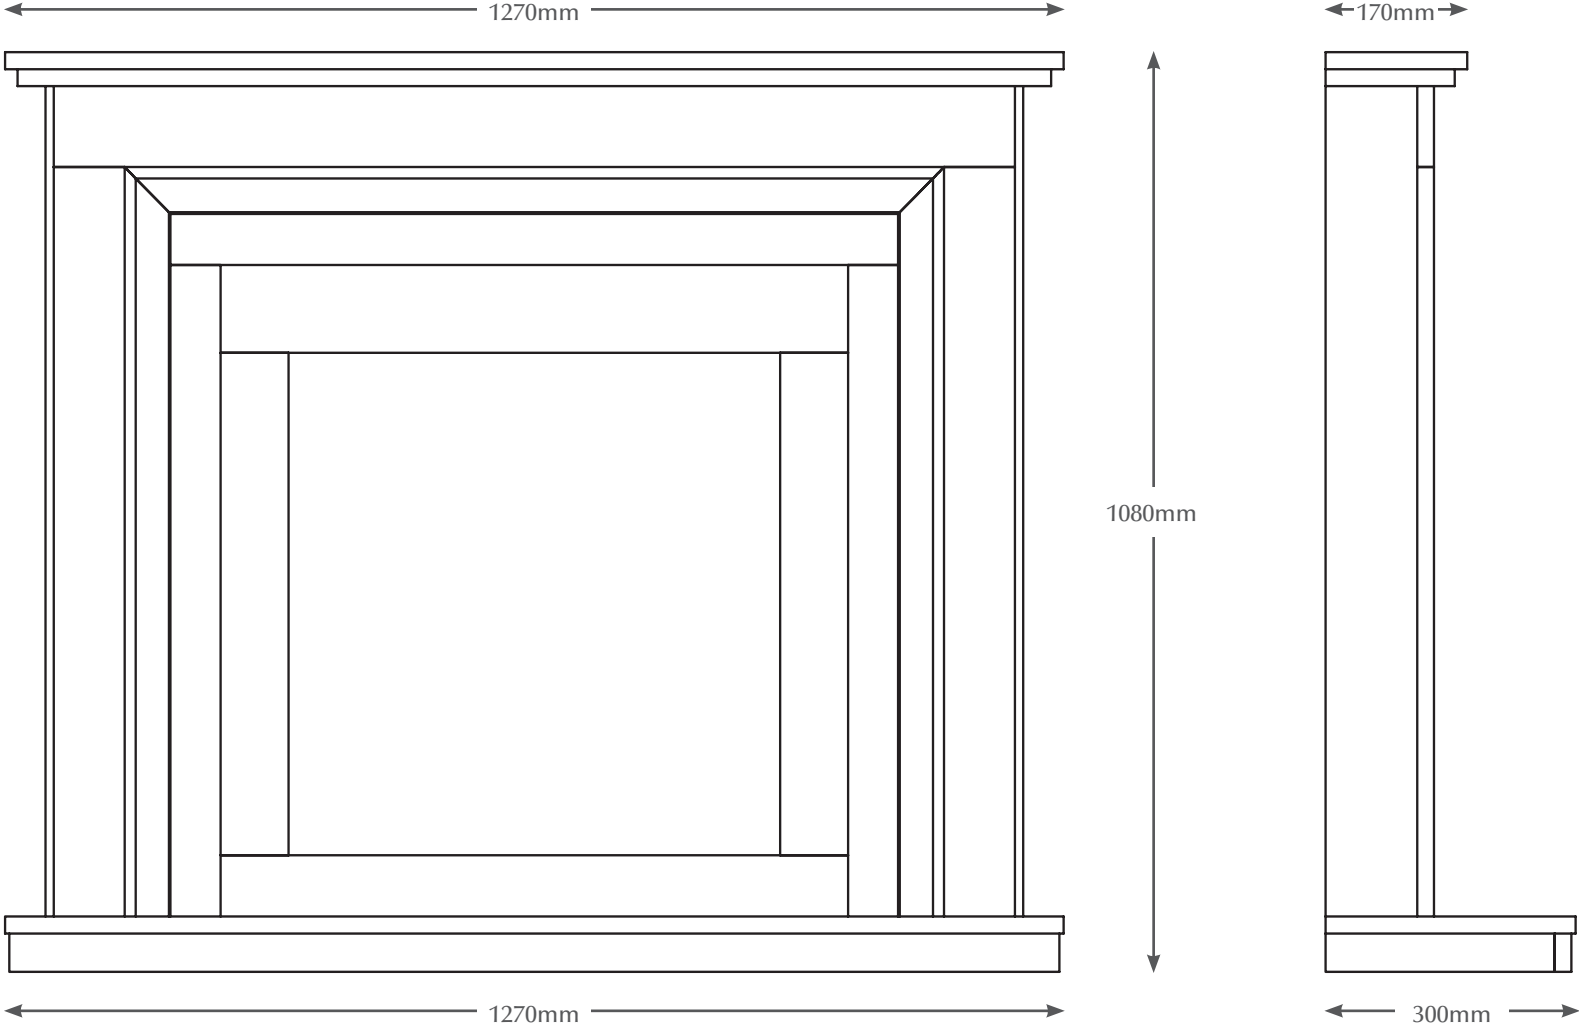

50" HARTLEY

TECHNICAL - LINE DRAWING

ELGIN & HALL
BRITISH MADE

WWW.BEMODERN.COM/ELGIN-AND-HALL