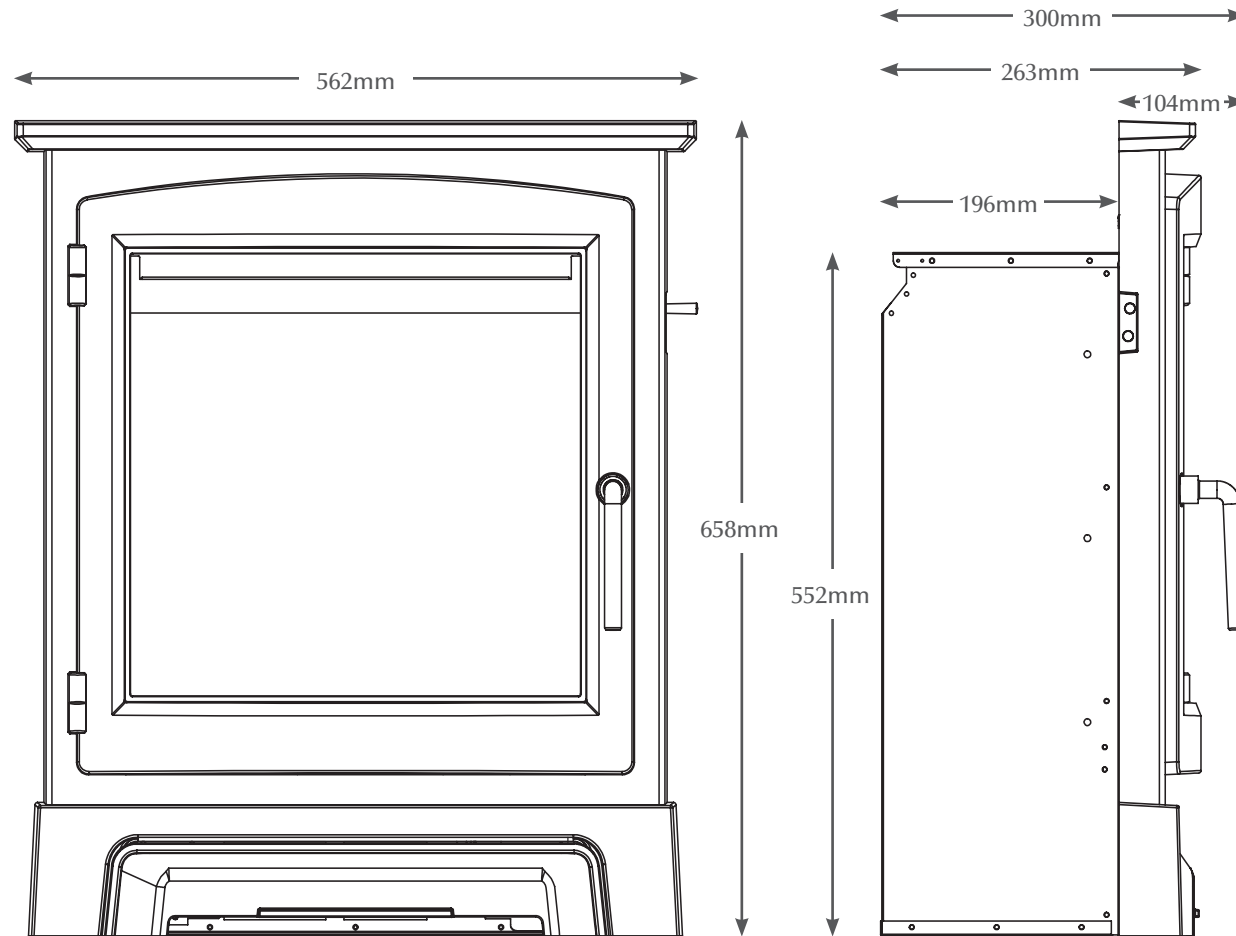

# 16" CALLEOS GAS - CAST STOVE FRONT

TECHNICAL - LINE DRAWING

ELGIN & HALL<sup>®</sup>  
BRITISH MADE

[WWW.BEMODERN.COM/ELGIN-AND-HALL](http://WWW.BEMODERN.COM/ELGIN-AND-HALL)