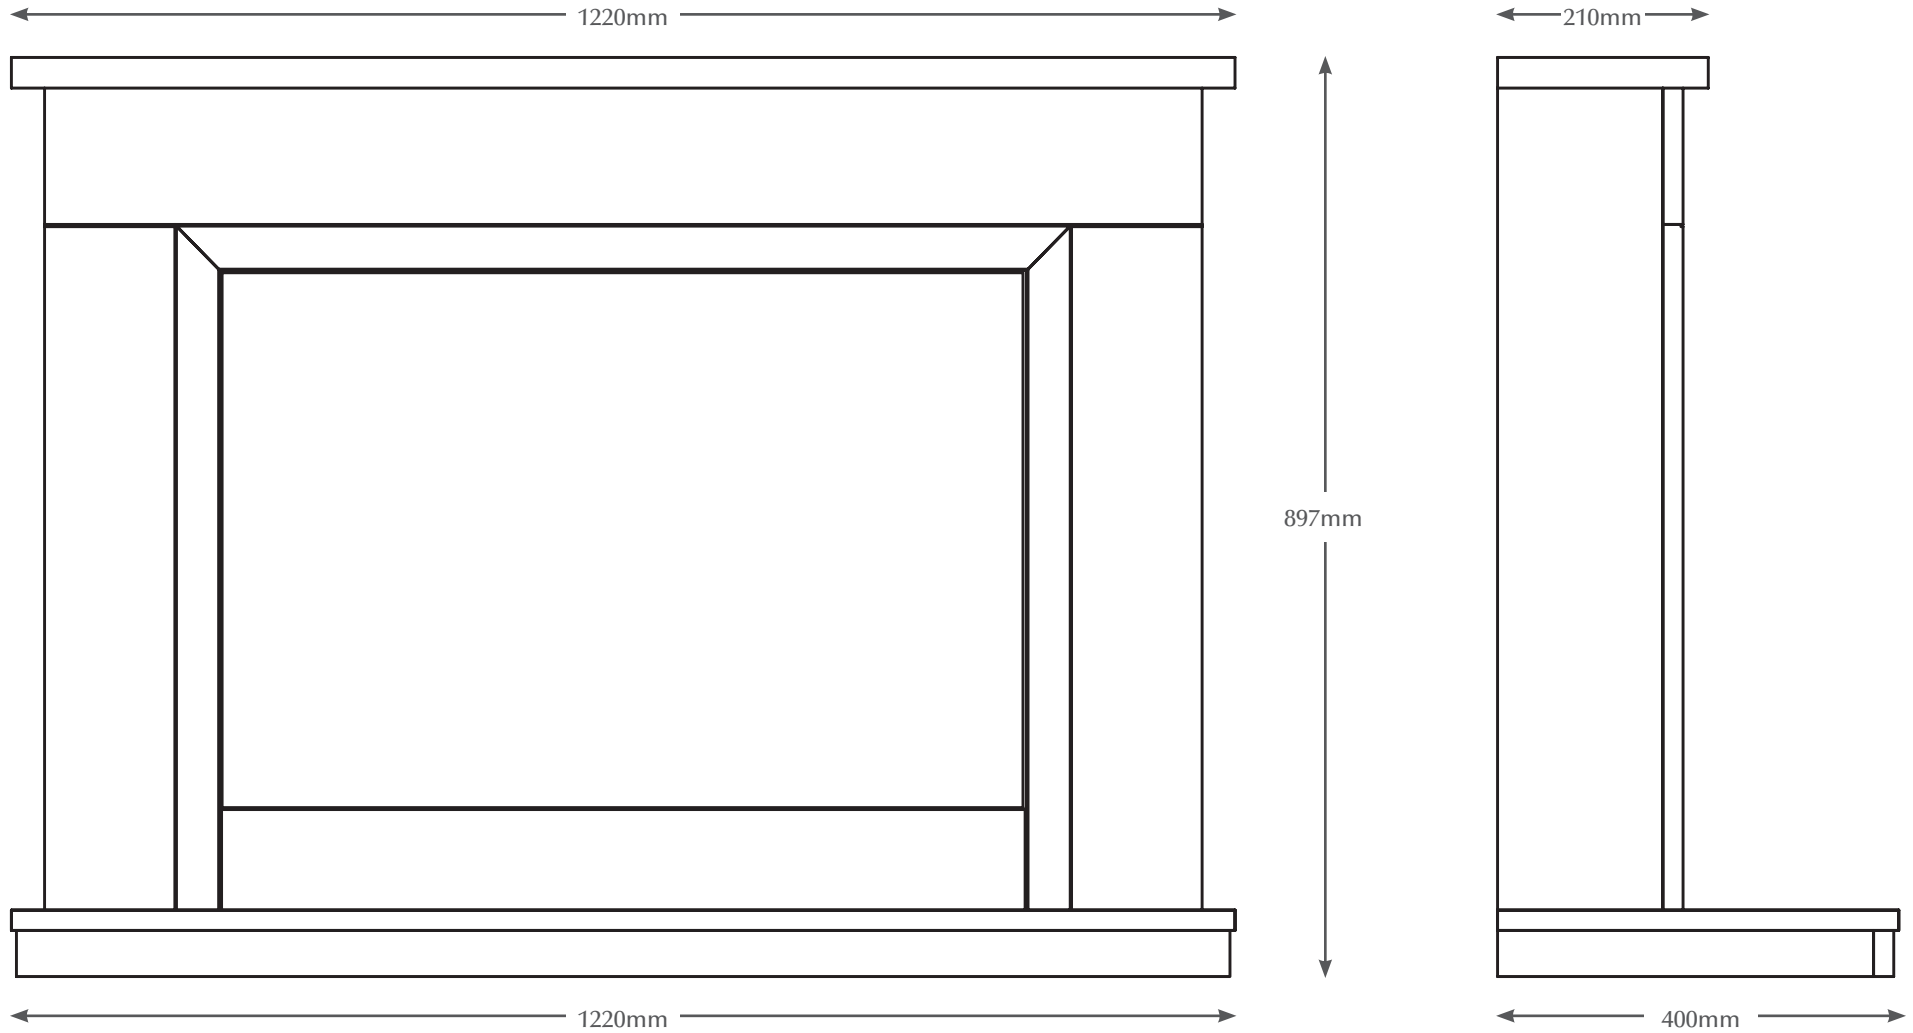

48" EARLSTON

TECHNICAL - LINE DRAWING

ELGIN & HALL[®]
BRITISH MADE

WWW.BEMODERN.COM/ELGIN-AND-HALL