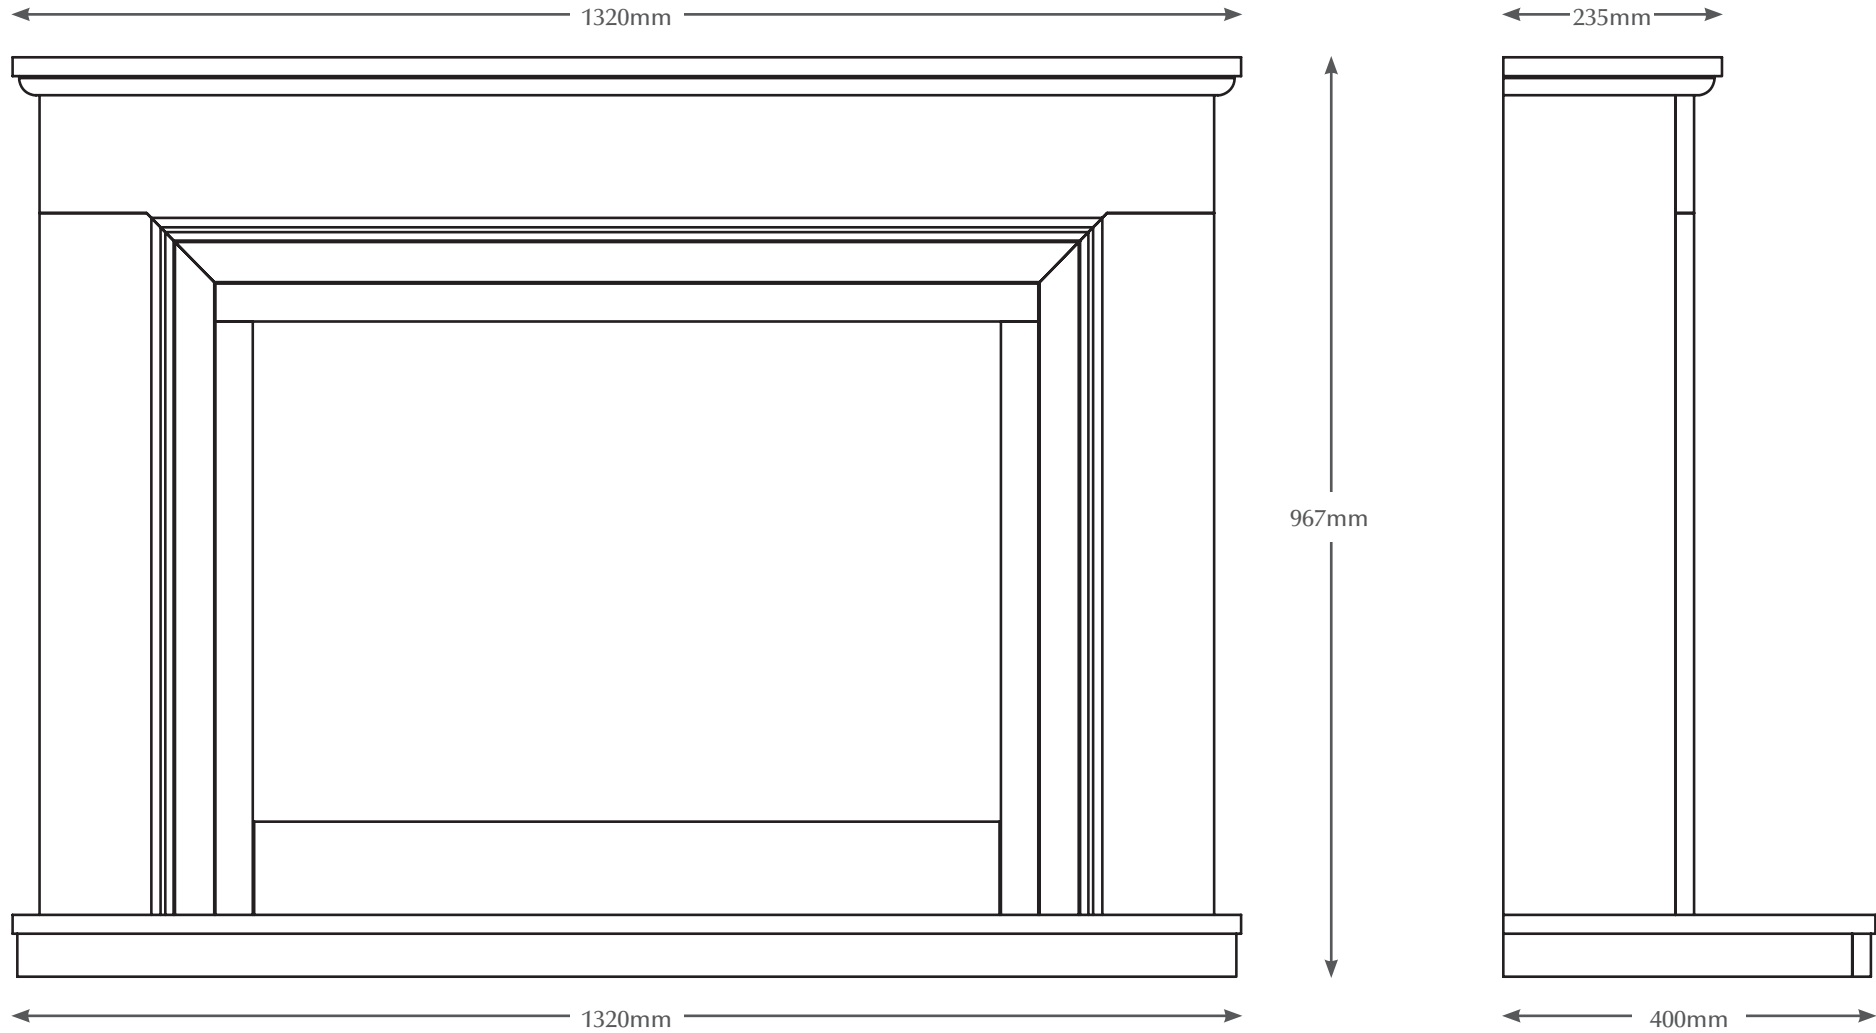

52" CASSIUS

TECHNICAL - LINE DRAWING

ELGIN & HALL[®]
BRITISH MADE

WWW.BEMODERN.COM/ELGIN-AND-HALL