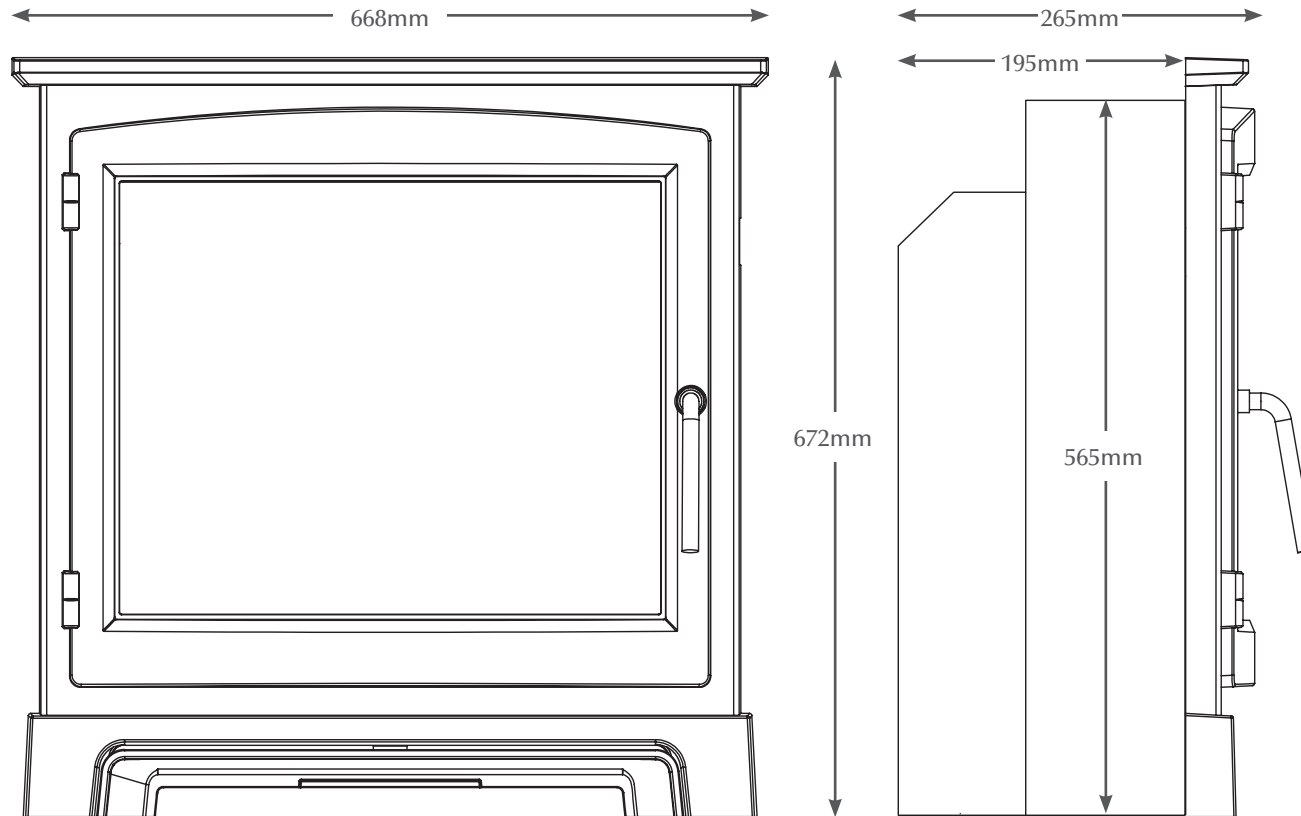

22" CAST STOVE FRONT GAS

TECHNICAL - LINE DRAWING

ELGIN & HALL[®]
BRITISH MADE

WWW.BEMODERN.COM/ELGIN-AND-HALL