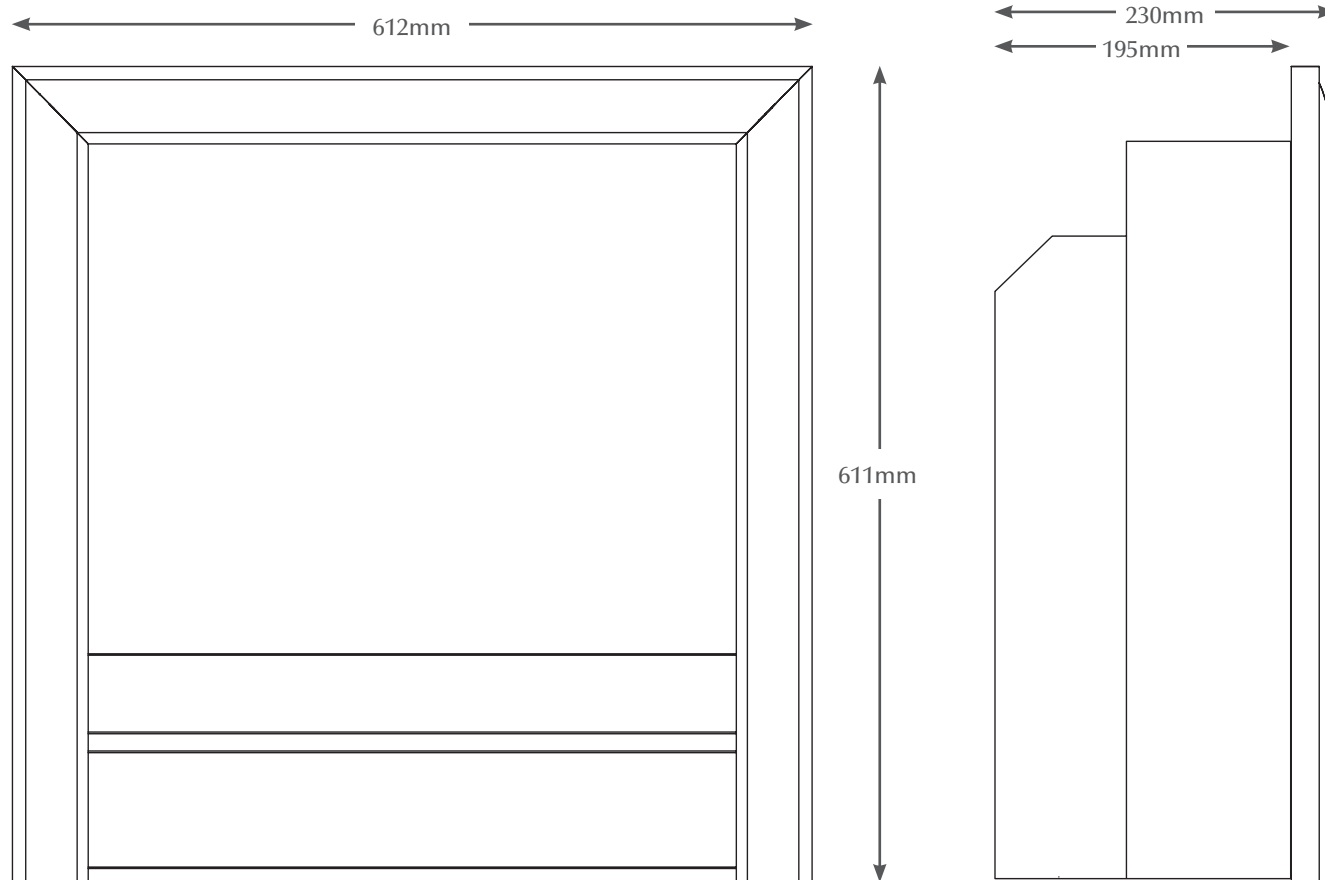

22" CALLEOS GAS

TECHNICAL - LINE DRAWING

ELGIN & HALL[®]
BRITISH MADE

WWW.BEMODERN.COM/ELGIN-AND-HALL